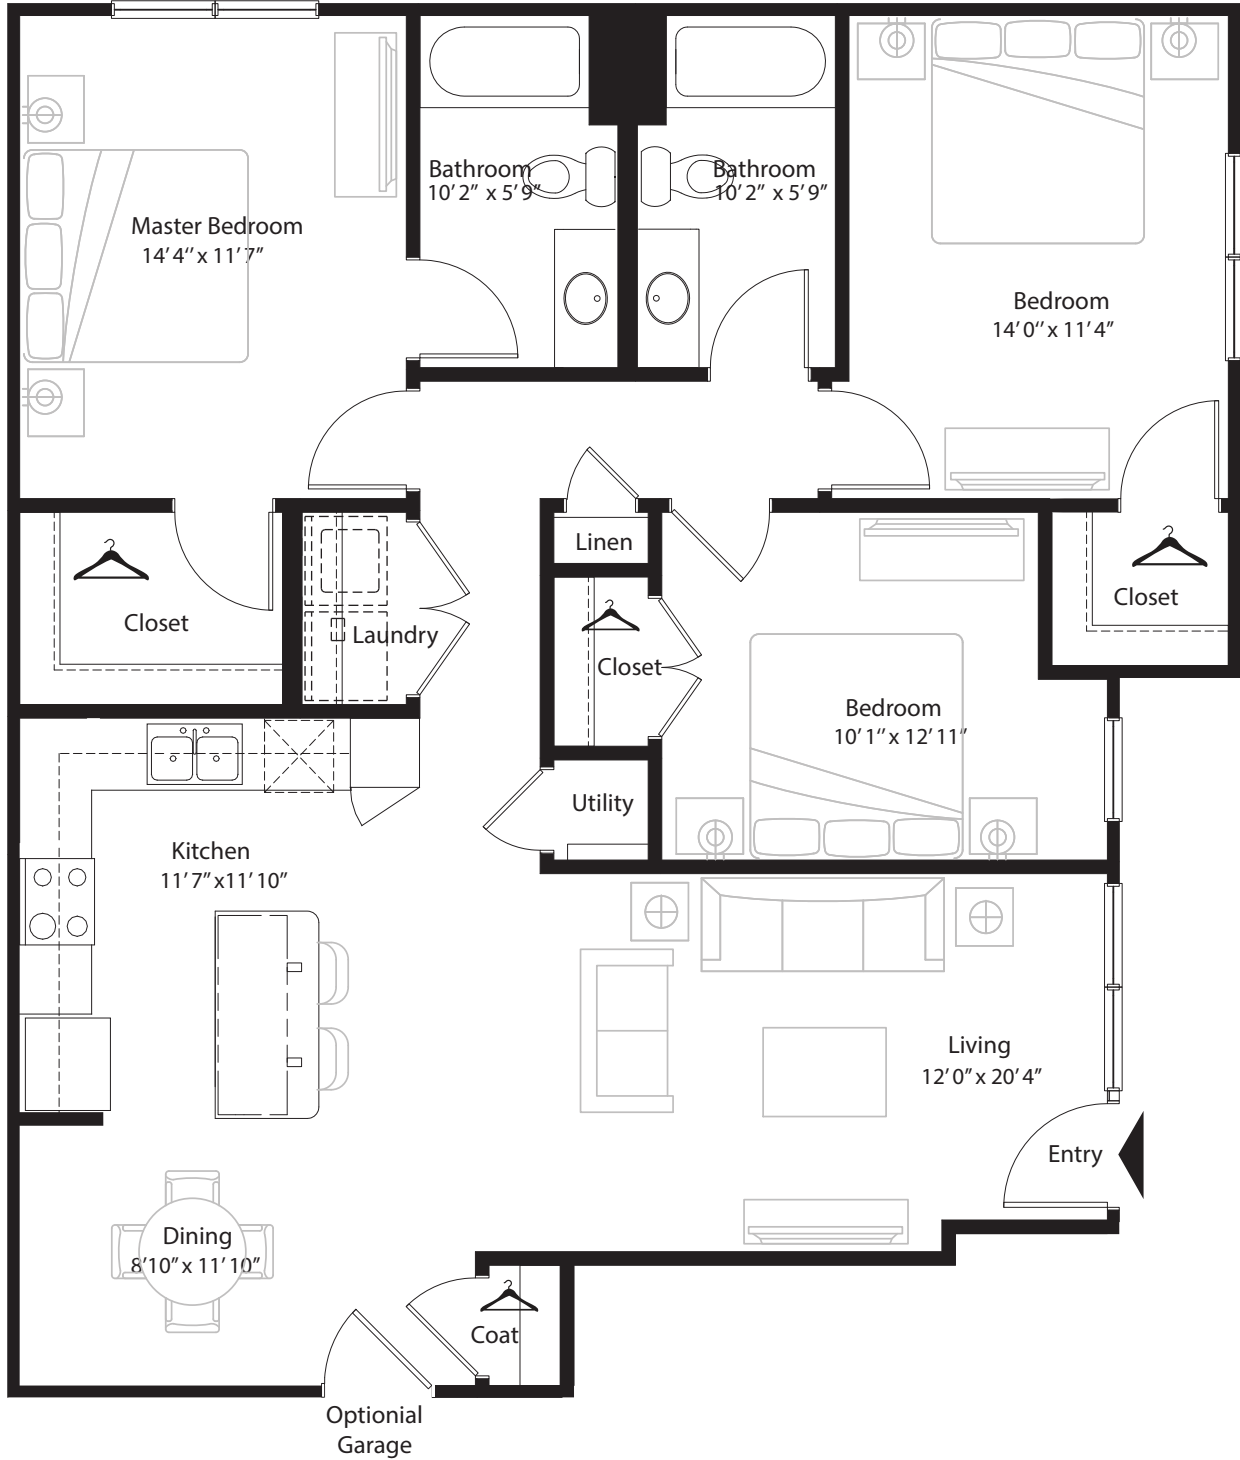

3 BR Grand Courtyard

1st level, 3 bedroom, 2 bath - 1,334 sq. ft. with 163 sq. ft. patio

This floor plan representation is not to scale and all dimensions are approximate. Final layout and room dimensions are subject to change prior to the delivery of any apartment unit.