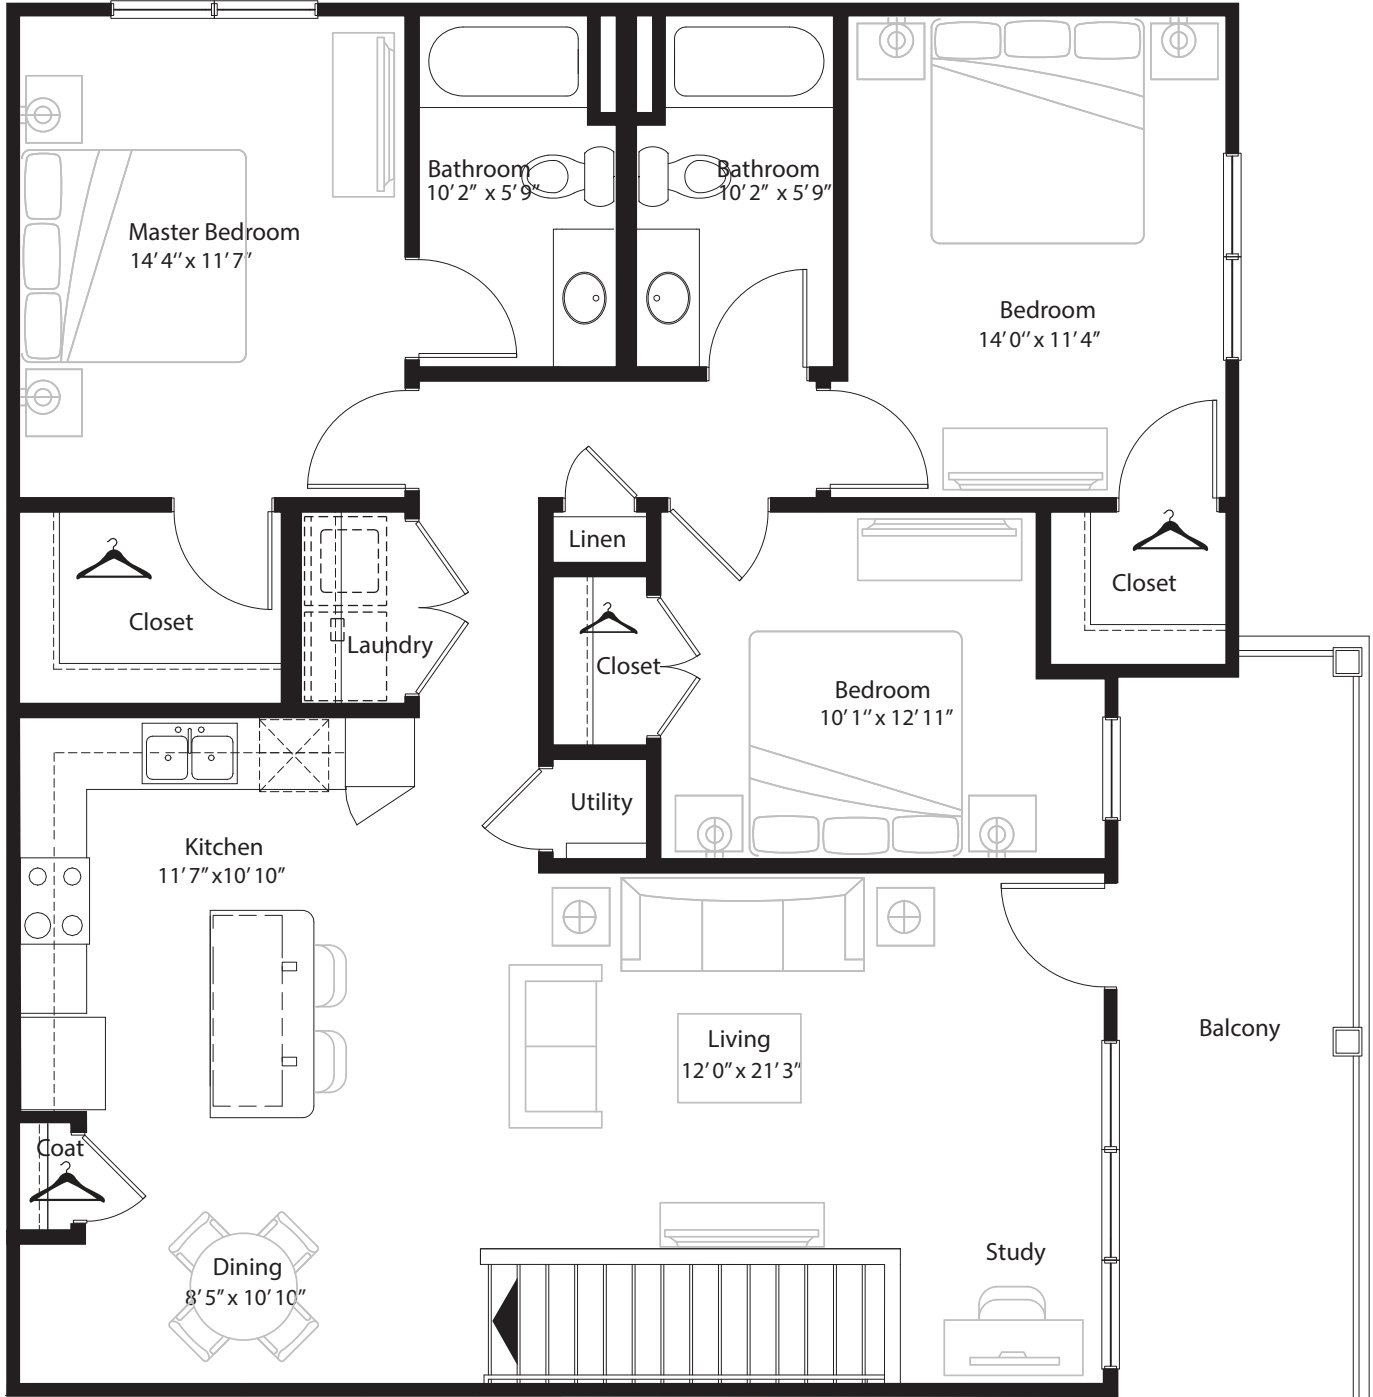

3 BR Grand Overlook

2nd level, 3 bedroom, 2 bath - 1,435 sq. ft. with 145 sq. ft. balcony

This floor plan representation is not to scale and all dimensions are approximate. Final layout and room dimensions are subject to change prior to the delivery of any apartment unit.