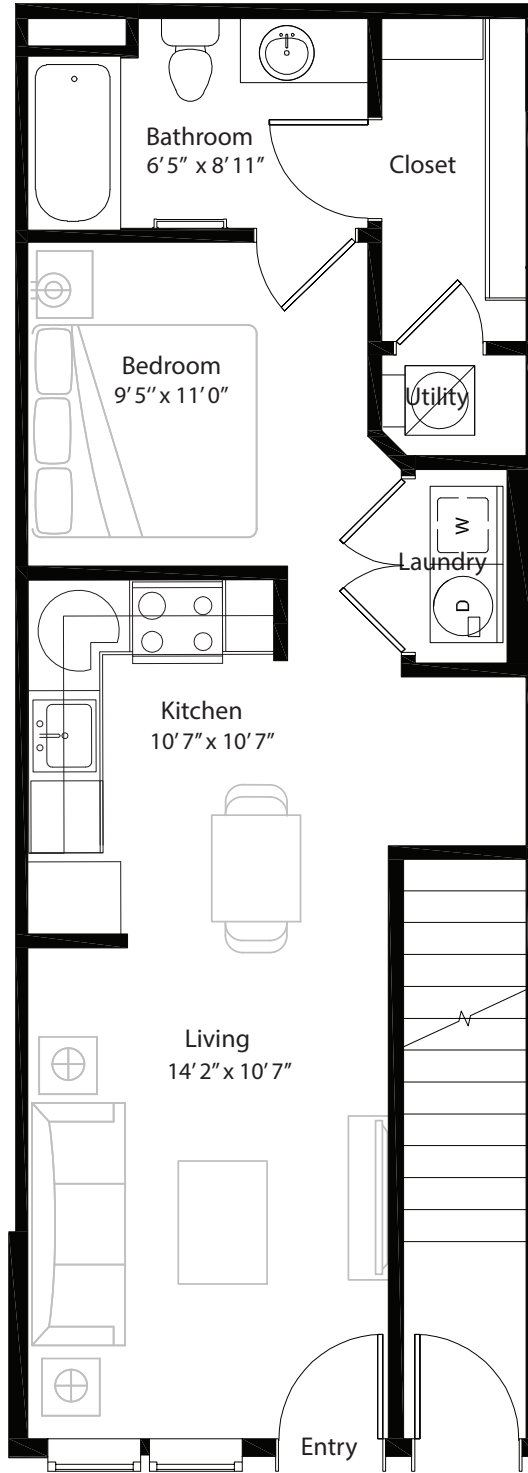

Studio Grand Courtyard

1st level, 1 bedroom, 1 bath - 553sq. ft.

This floor plan representation is not to scale and all dimensions are approximate. Final layout and room dimensions are subject to change prior to the delivery of any apartment unit.