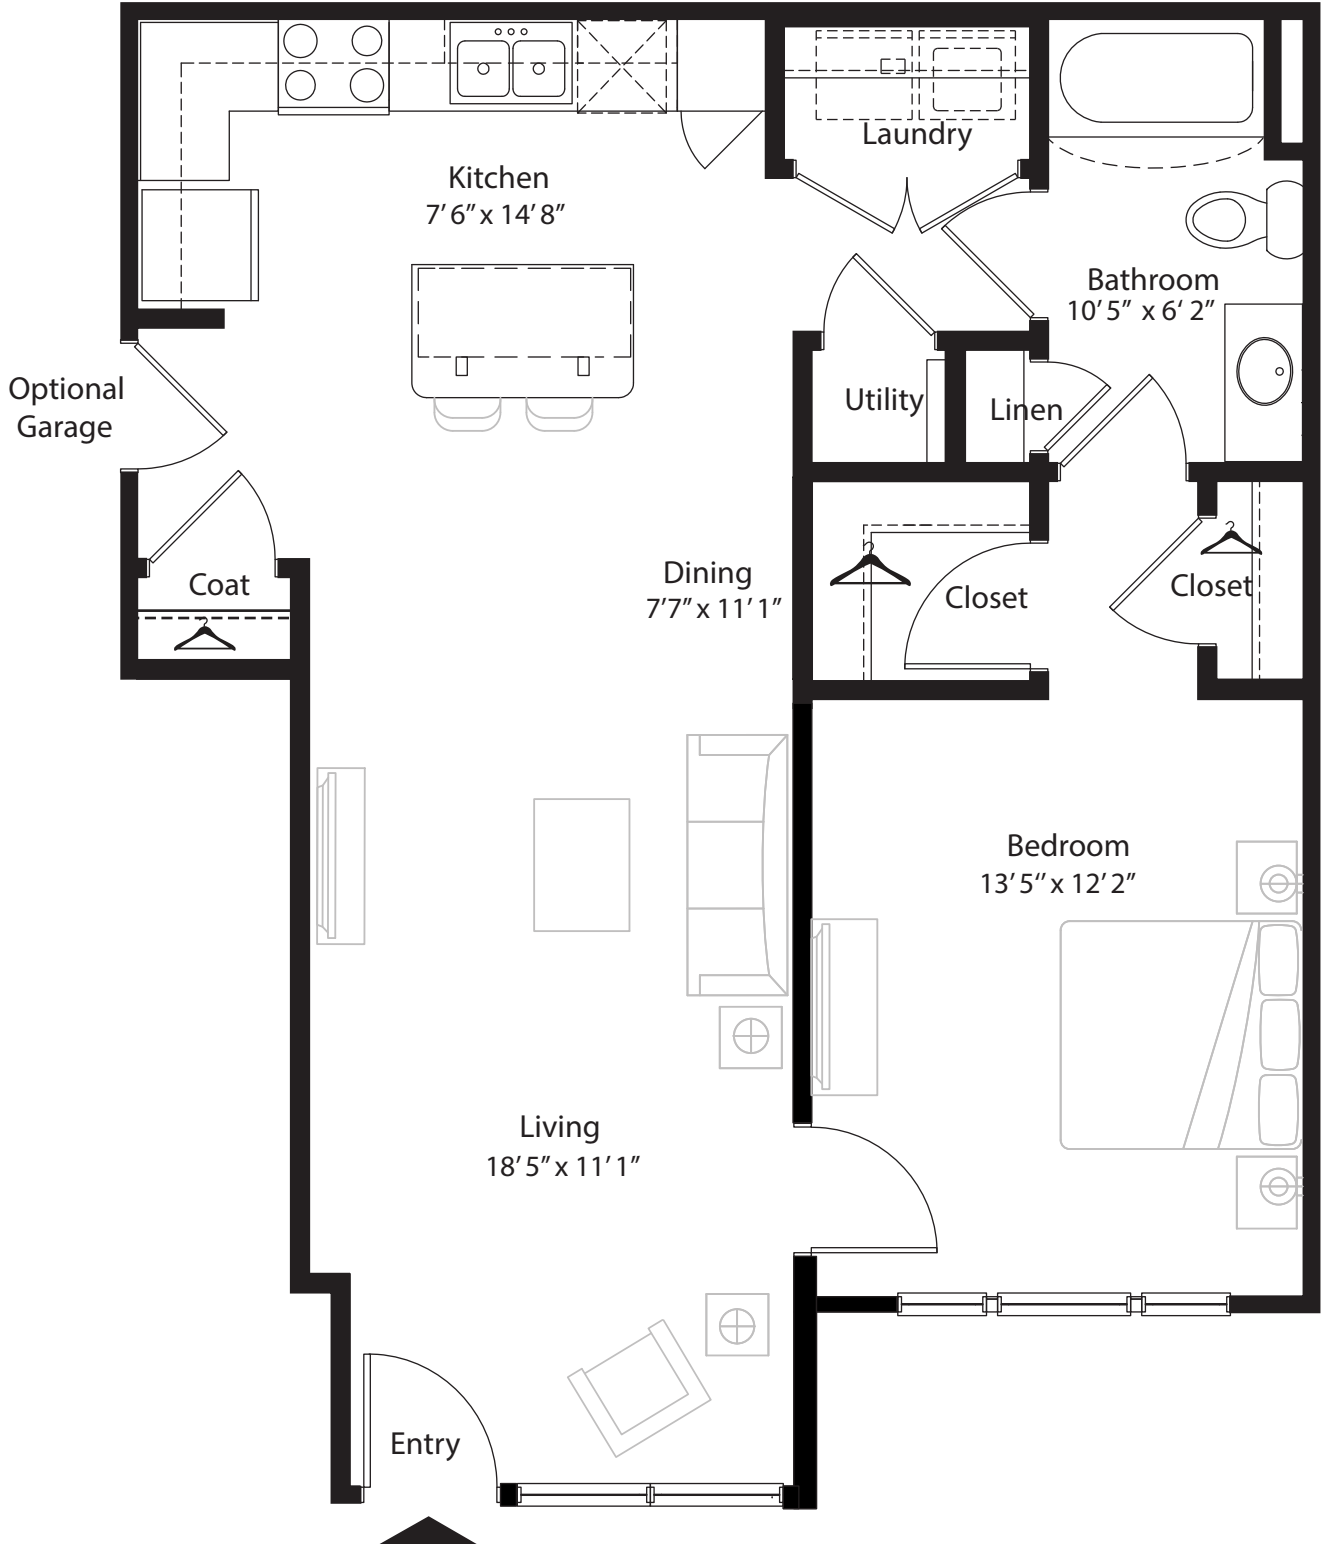

1 BR Designer Courtyard

1st level, 1 bedroom, 1 bath
784 sq. ft. with 191 sq. ft. patio

This floor plan representation is not to scale and all dimensions are approximate. Final layout and room dimensions are subject to change prior to the delivery of any apartment unit.