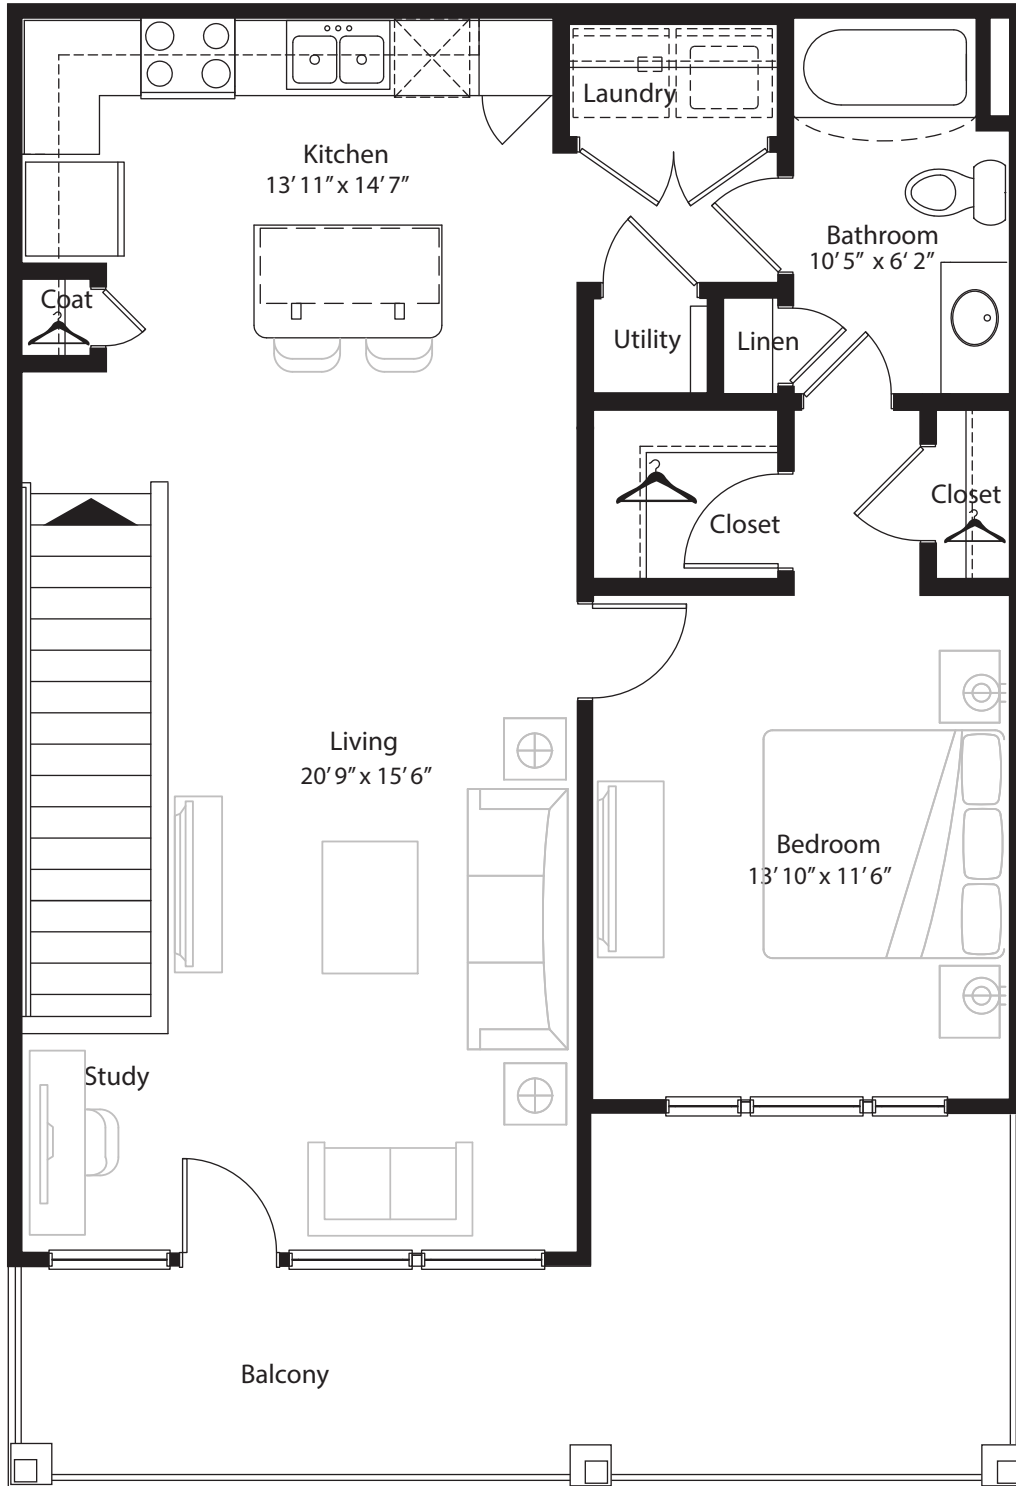

1 BR Designer Overlook

2nd level, 1 bedroom, 1 bath - 1102 sq. ft. with 220 sq. ft. balcony

This floor plan representation is not to scale and all dimensions are approximate. Final layout and room dimensions are subject to change prior to the delivery of any apartment unit.