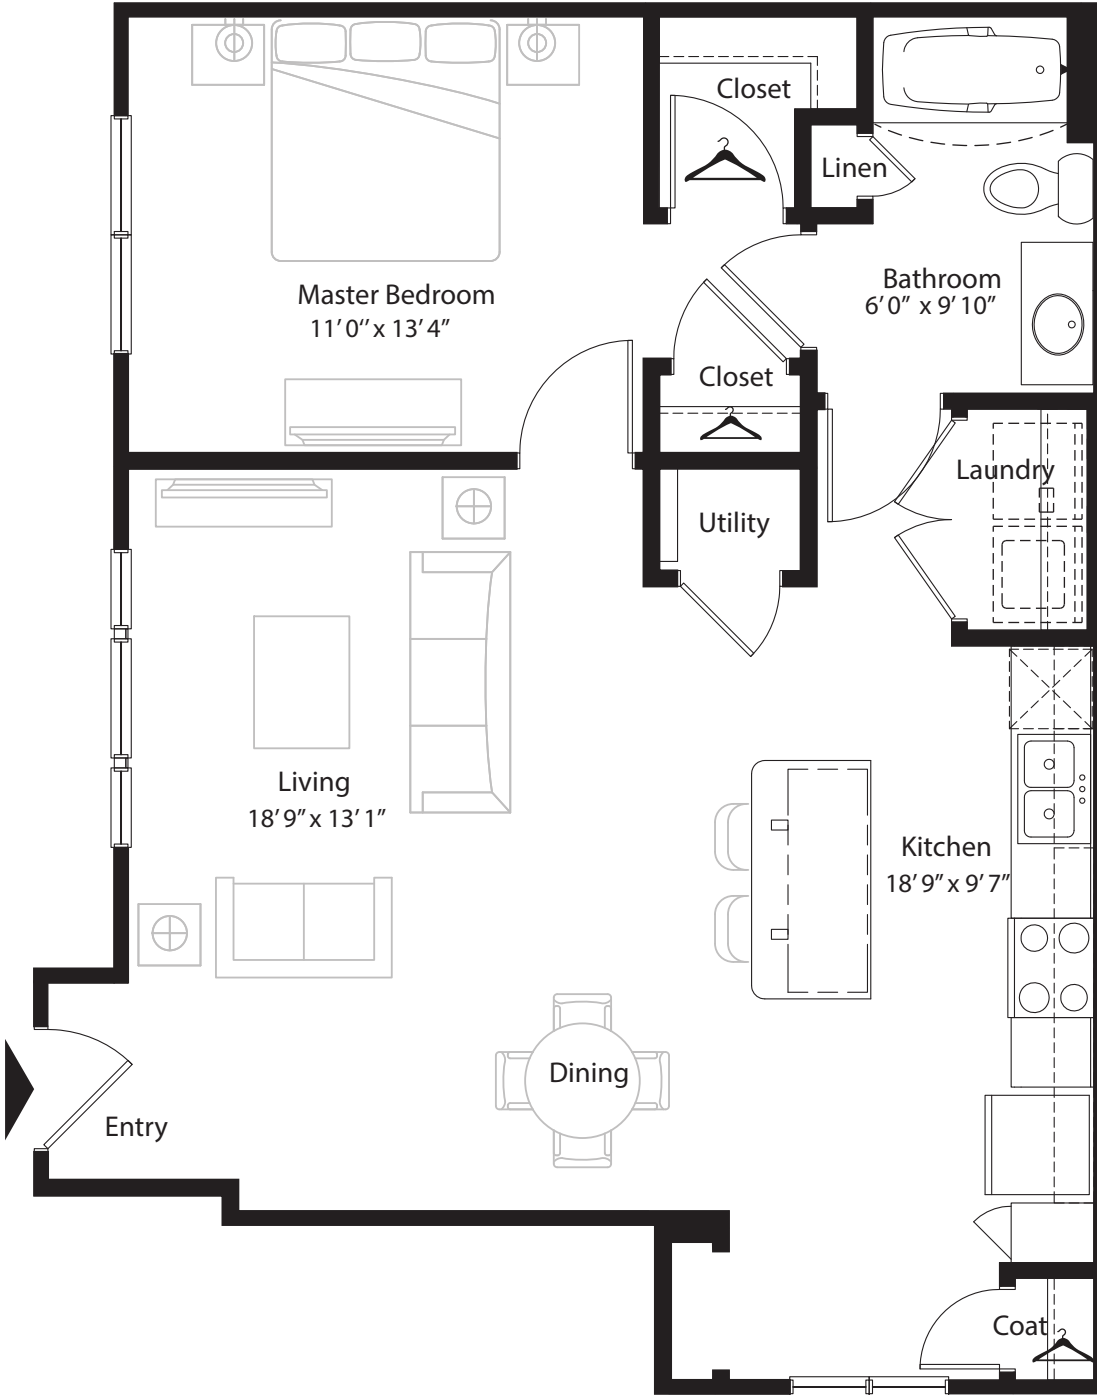

1 Bedroom Grand Courtyard

1st level, 1 bedroom, 1 bath - 817 sq. ft. with 114 sq. ft. patio

This floor plan representation is not to scale and all dimensions are approximate. Final layout and room dimensions are subject to change prior to the delivery of any apartment unit.