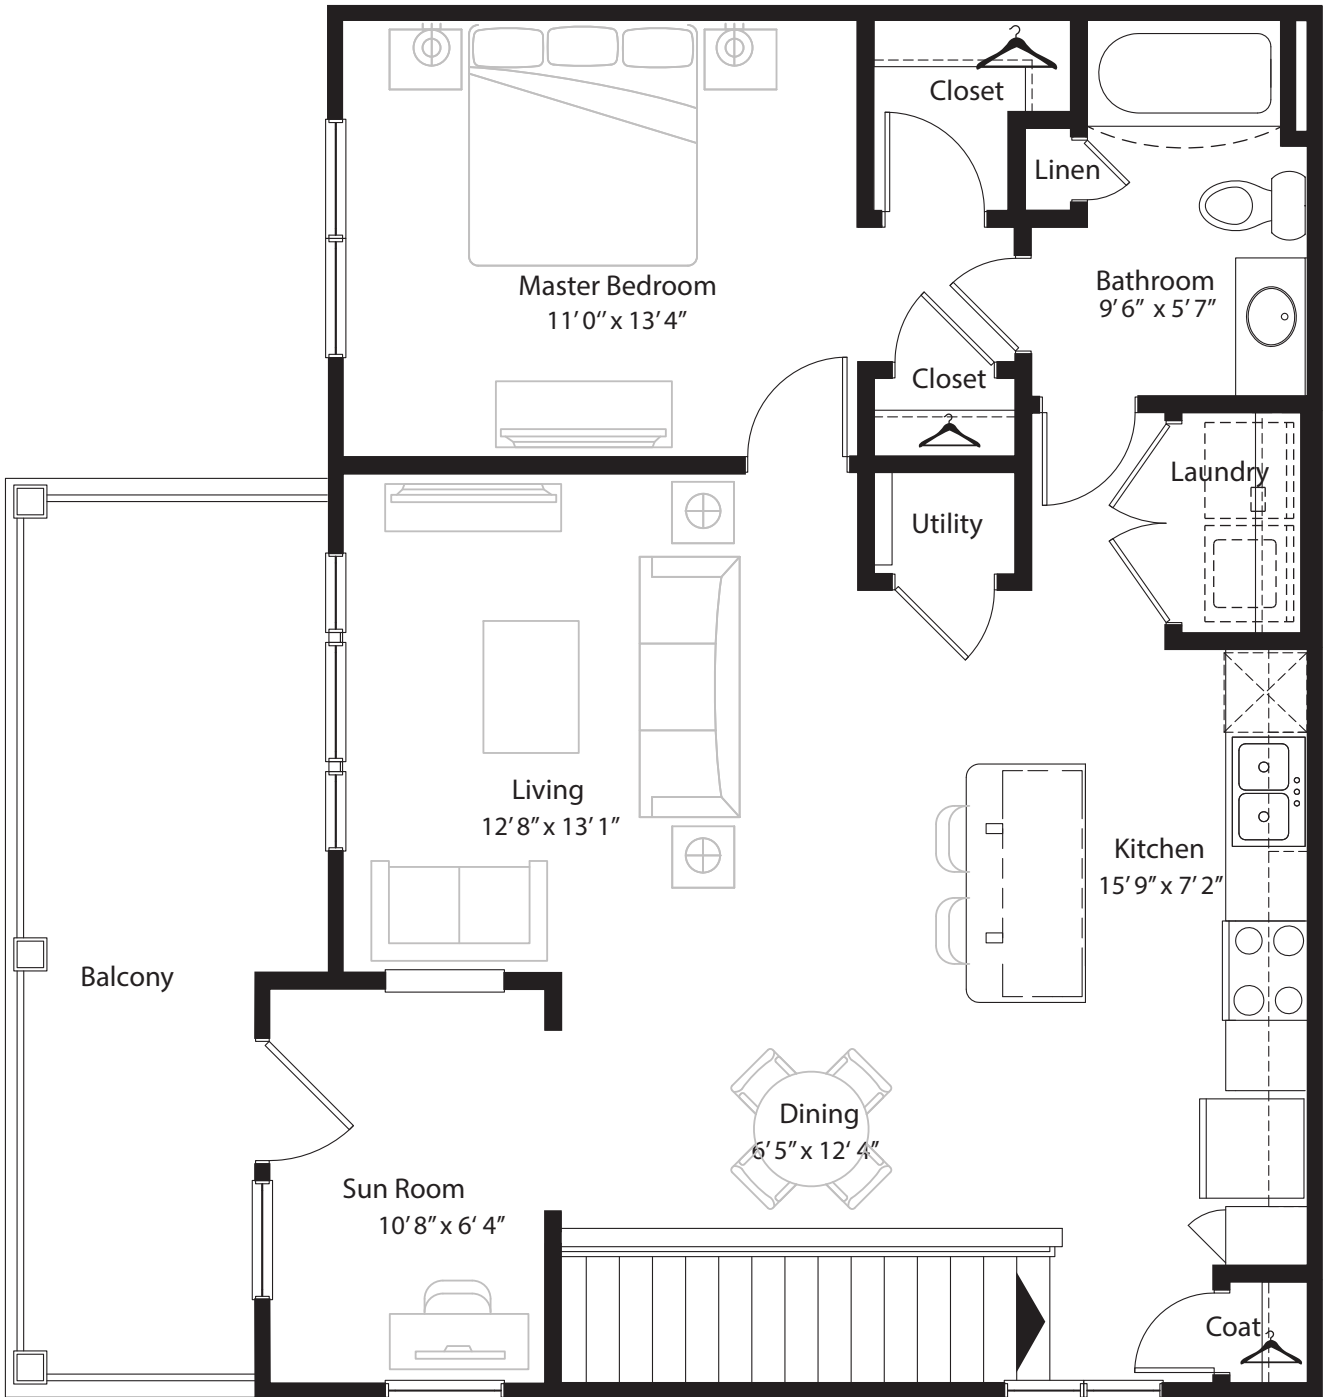

# 1 Bedroom Grand Overlook

2nd level, 1 bedroom, 1 bath - 1067 sq. ft. with 140 sq. ft. balcony

This floor plan representation is not to scale and all dimensions are approximate. Final layout and room dimensions are subject to change prior to the delivery of any apartment unit.