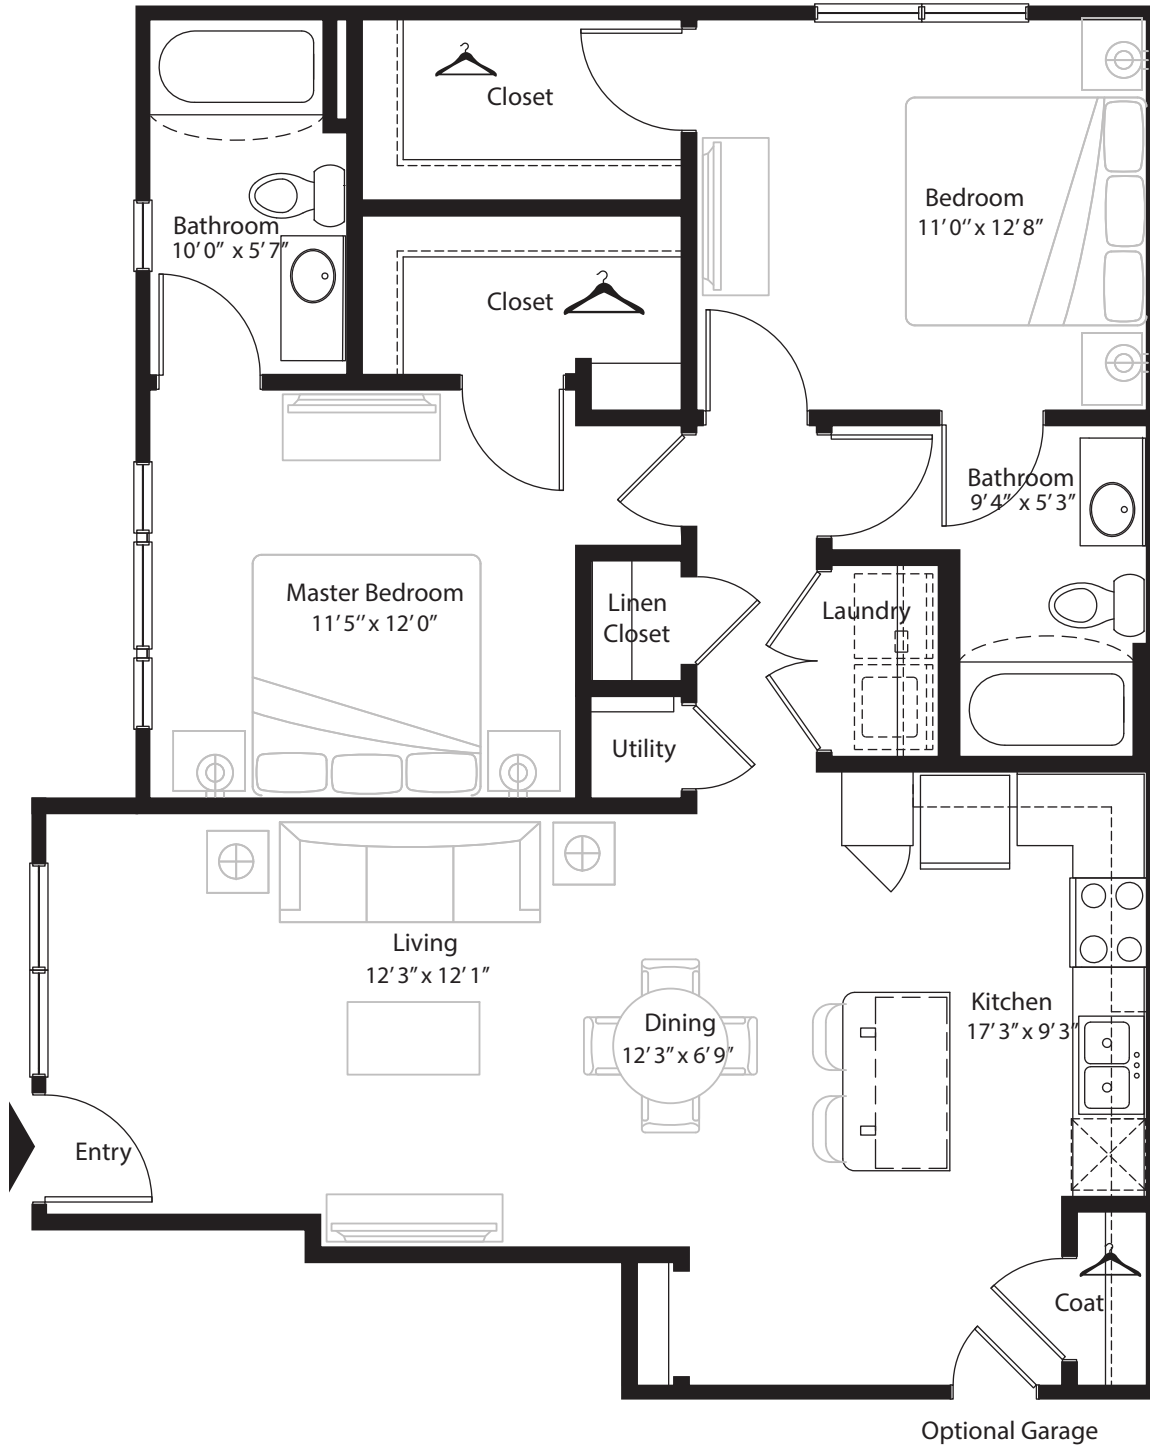

2 BR Designer Courtyard

1st level, 2 bedroom, 2 bath - 1,100 sq. ft. with 71 sq. ft. patio

This floor plan representation is not to scale and all dimensions are approximate. Final layout and room dimensions are subject to change prior to the delivery of any apartment unit.