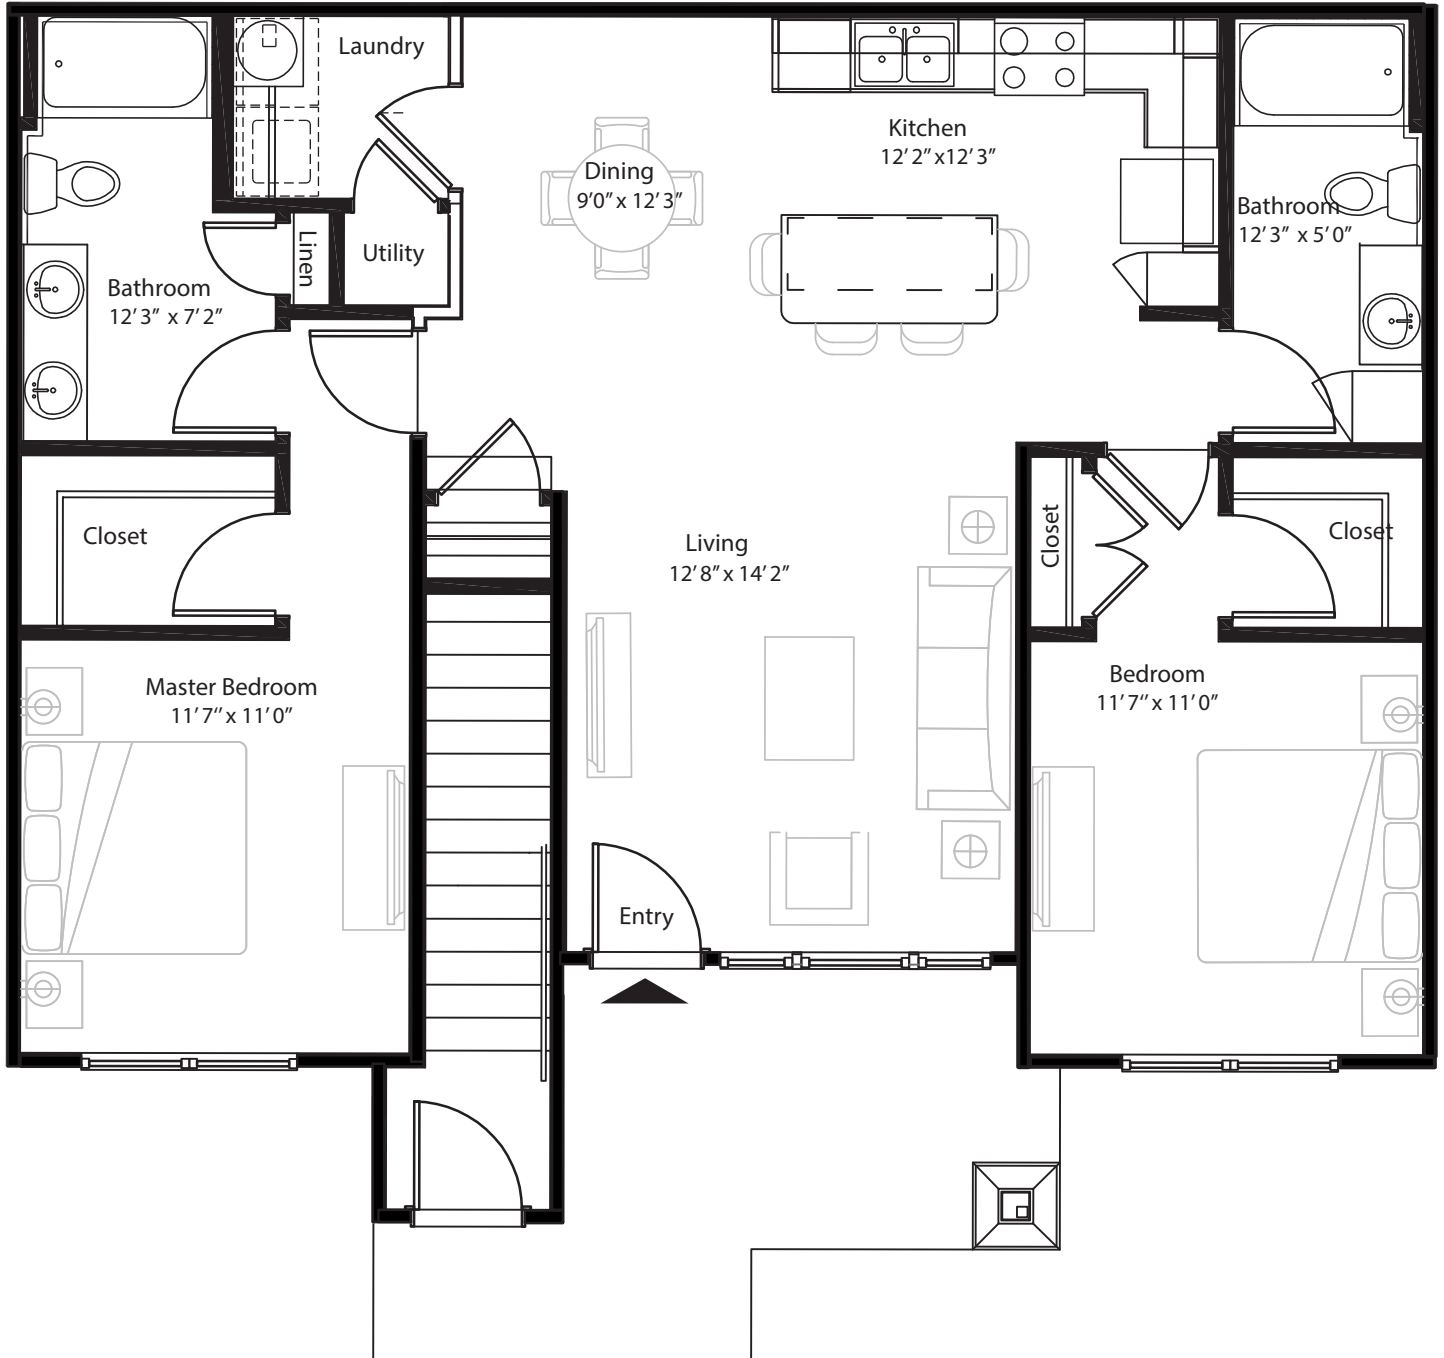

2 BR Grand Courtyard

1st level, 2 bedroom, 2 bath
1,071 sq. ft. with 108 sq. ft. patio

This floor plan representation is not to scale and all dimensions are approximate. Final layout and room dimensions are subject to change prior to the delivery of any apartment unit.