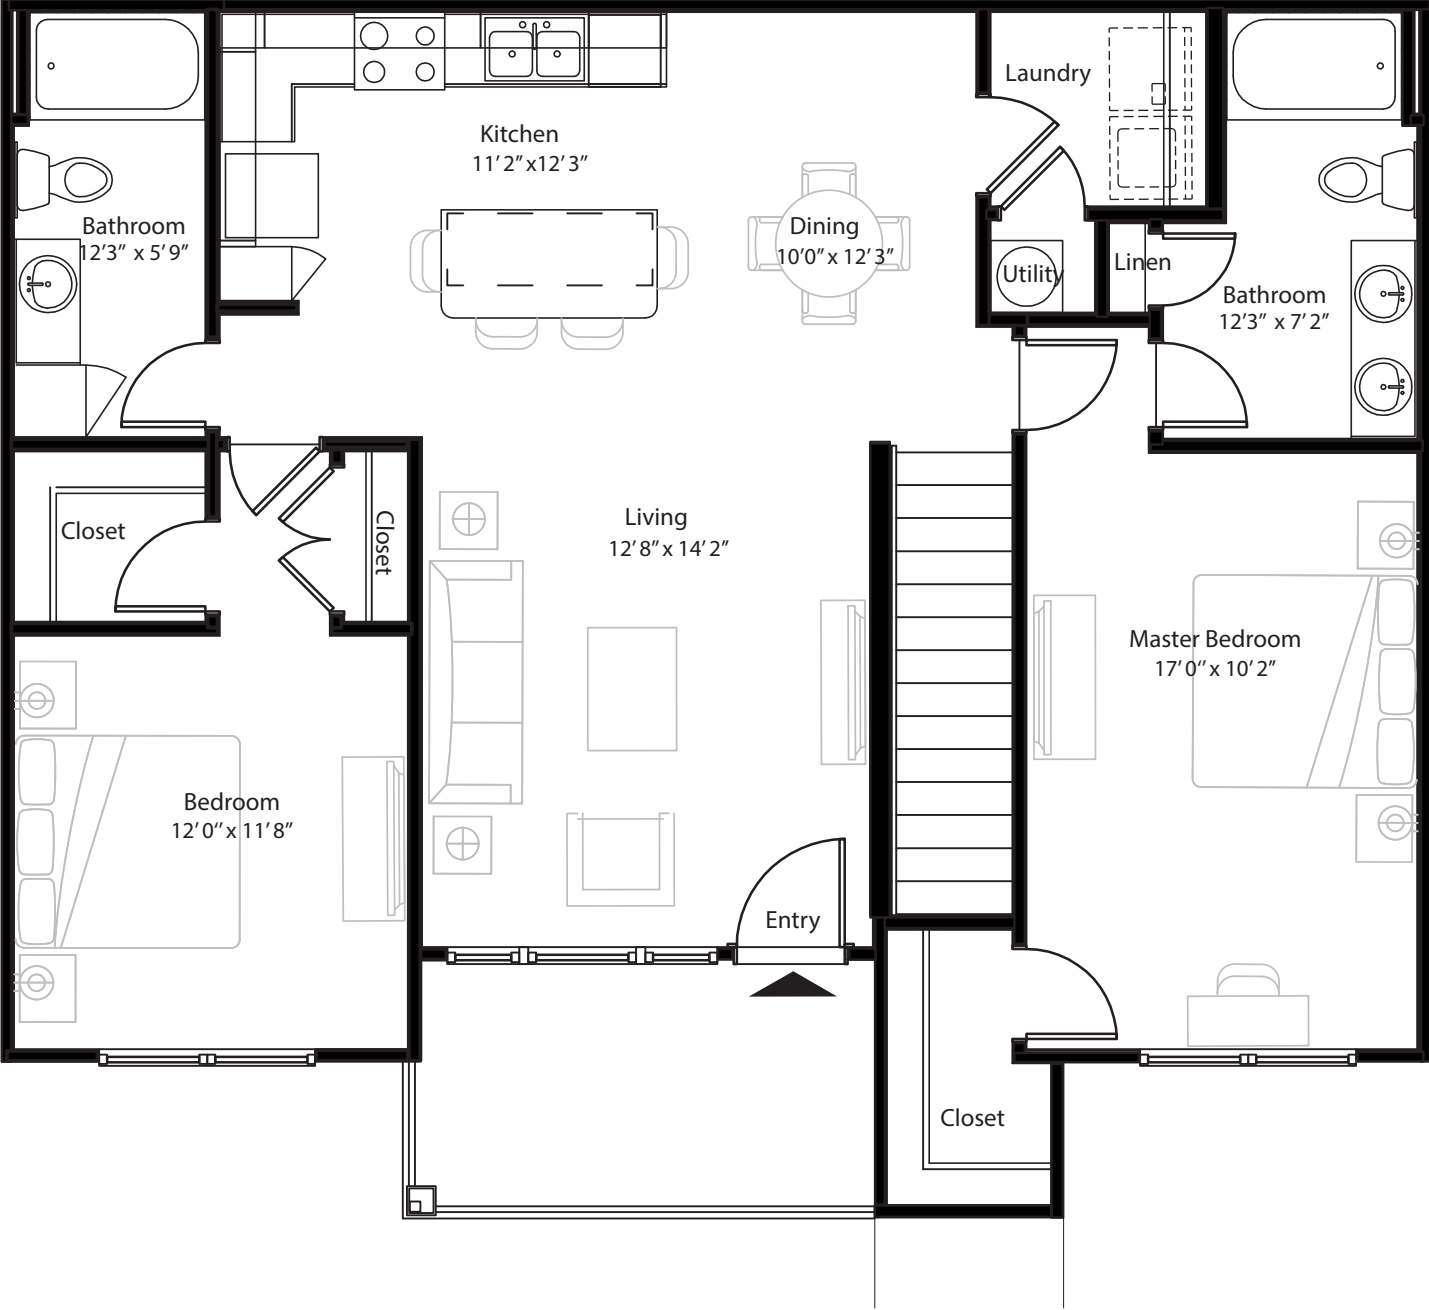

2 BR Grand Overlook

2nd level, 2 bedroom, 2 bath
1,263 sq. ft. with 90 sq. ft. patio

This floor plan representation is not to scale and all dimensions are approximate. Final layout and room dimensions are subject to change prior to the delivery of any apartment unit.