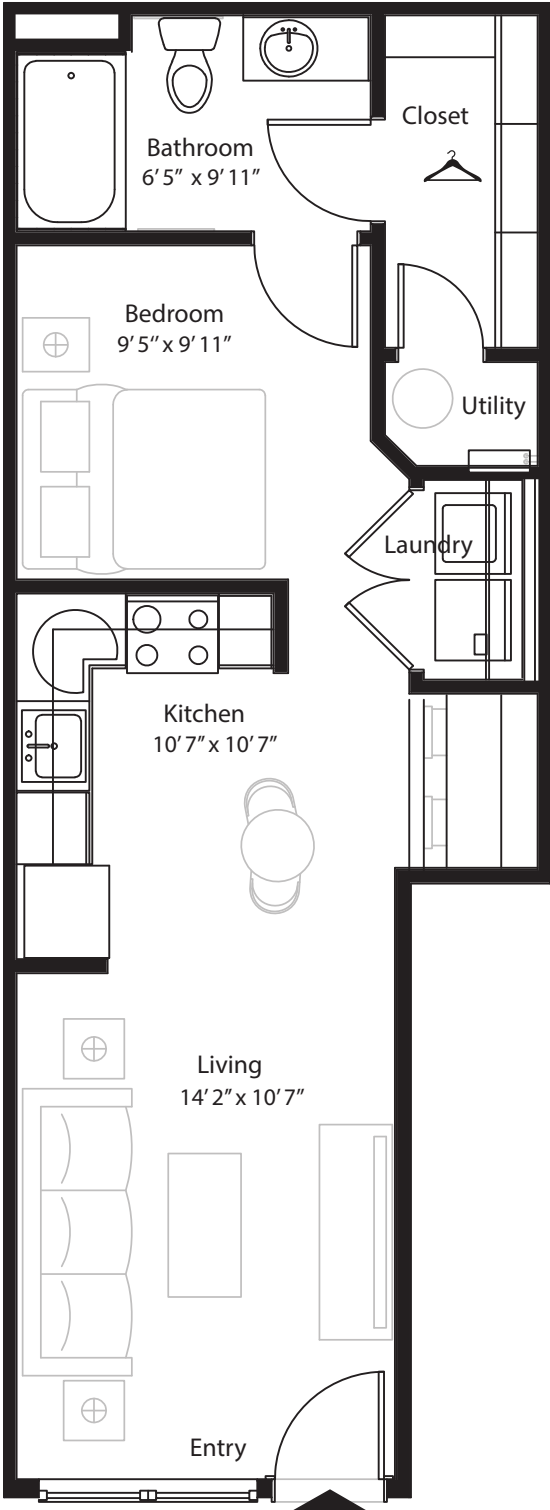

Studio Grand Courtyard 1st level, 1 bedroom, 1 bath - 528 sq. ft.

This floor plan representation is not to scale and all dimensions are approximate. Final layout and room dimensions are subject to change prior to the delivery of any apartment unit.