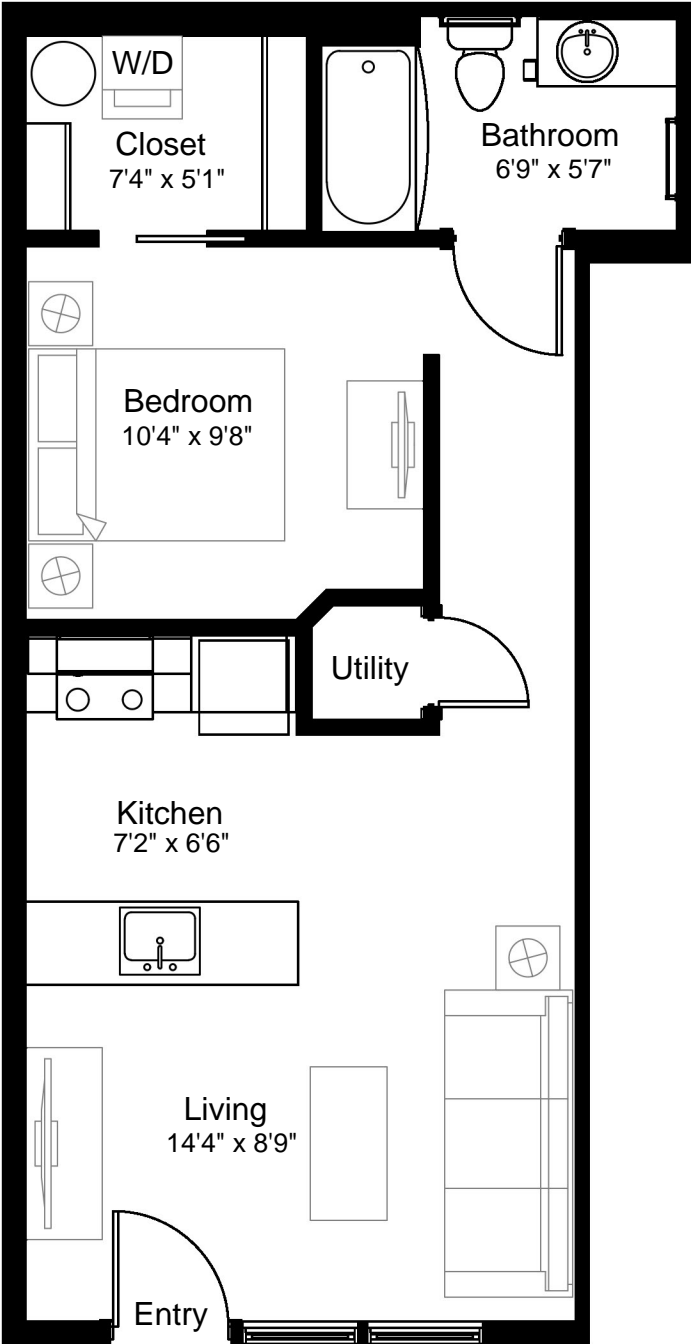

AUTHENTIX

APARTMENTS

STUDIO HORIZON

1st level, 1 bedroom, 1 bath
560 sq. ft.

This floor plan representation is not to scale and all dimensions are approximate. Final layout and room dimensions are subject to change prior to delivery of any apartment unit