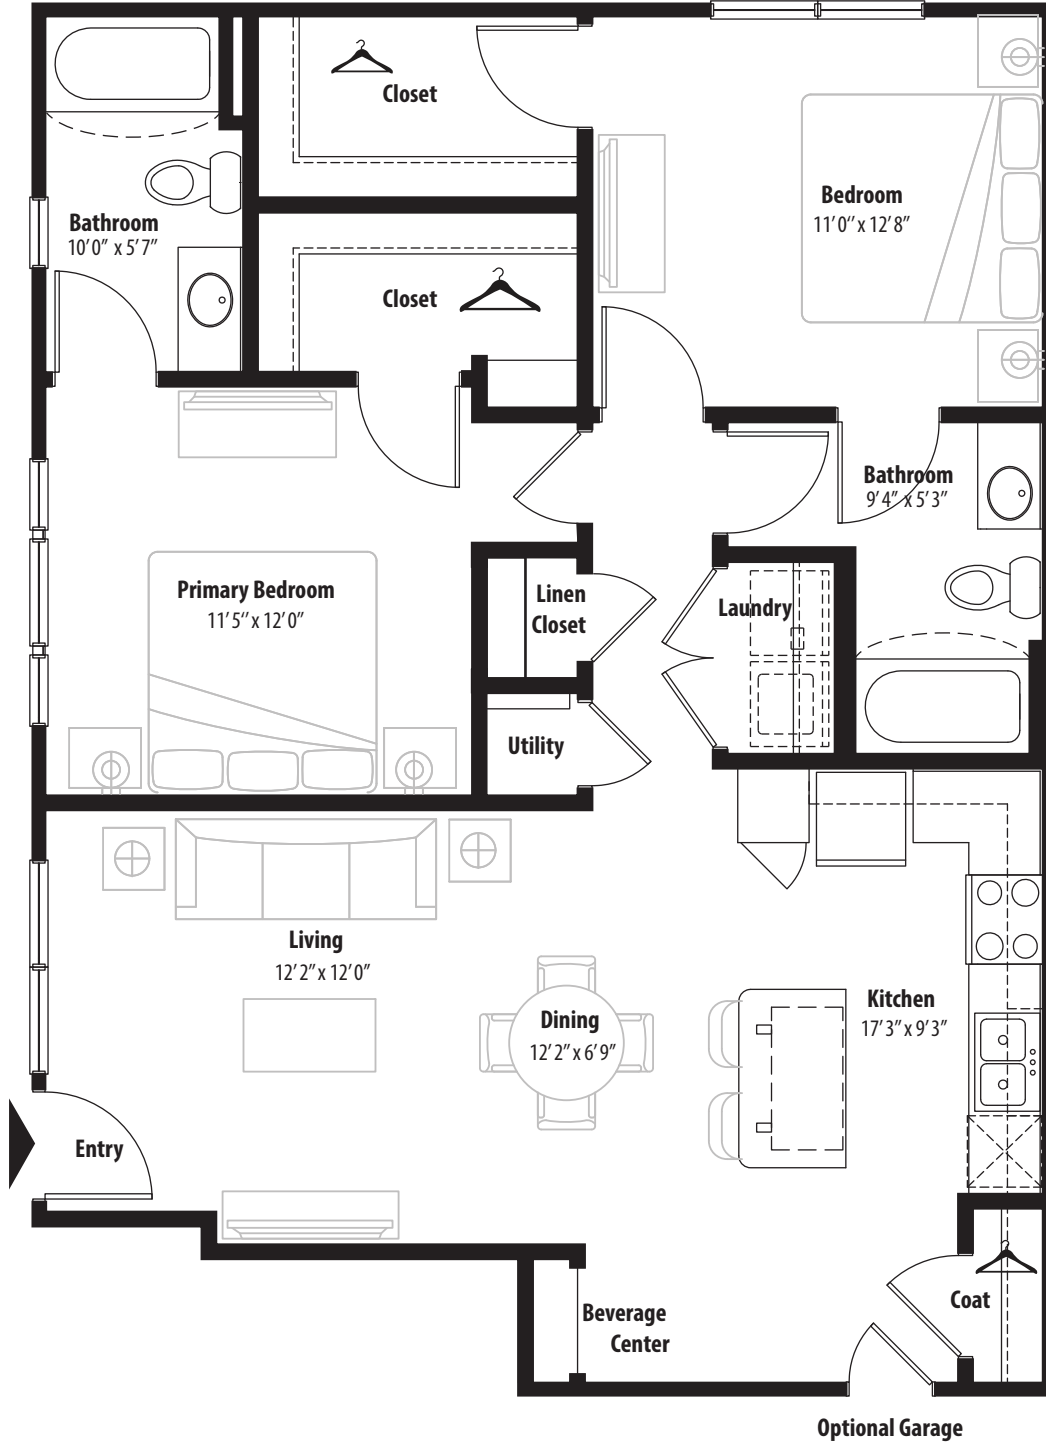

2 BR Designer Courtyard

1st level, 2 bedroom, 2 bath

This floor plan representation is not to scale and all dimensions are approximate. Final layout and room dimensions are subject to change prior to the delivery of any apartment unit.