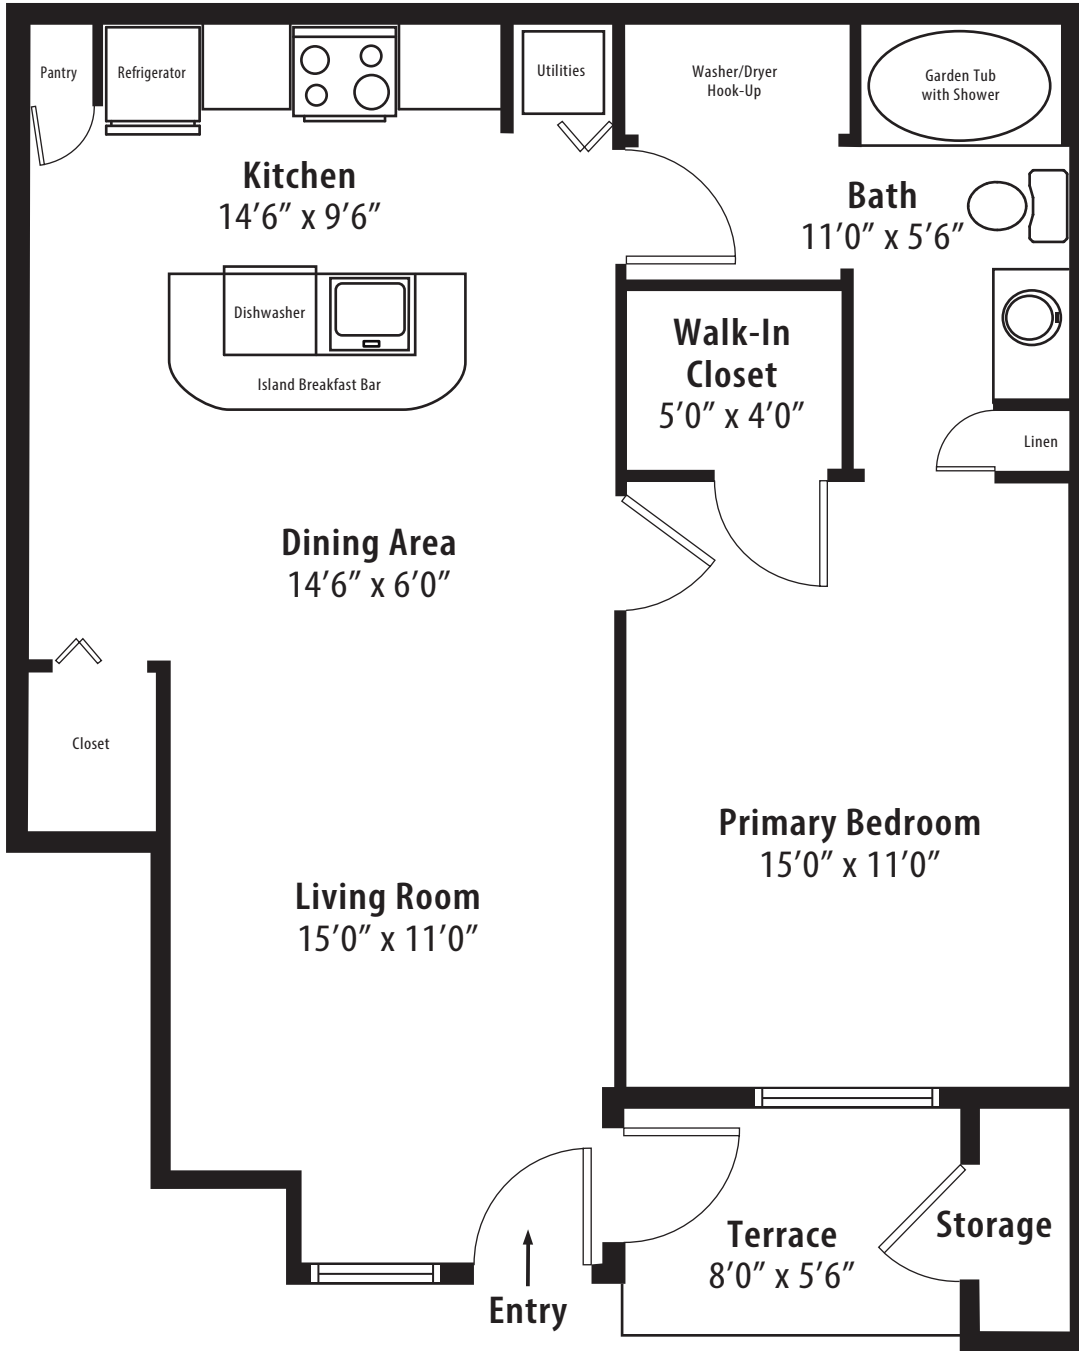

## 1BR Designer Courtyard

1st level, 1 bedroom, 1 bath

This floor plan representation is not to scale and all dimensions are approximate. Final layout and room dimensions are subject to change prior to the delivery of any apartment unit.

\* Includes approximately 745 square feet of air conditioned comfort plus a 44 square foot terrace. r1 2010