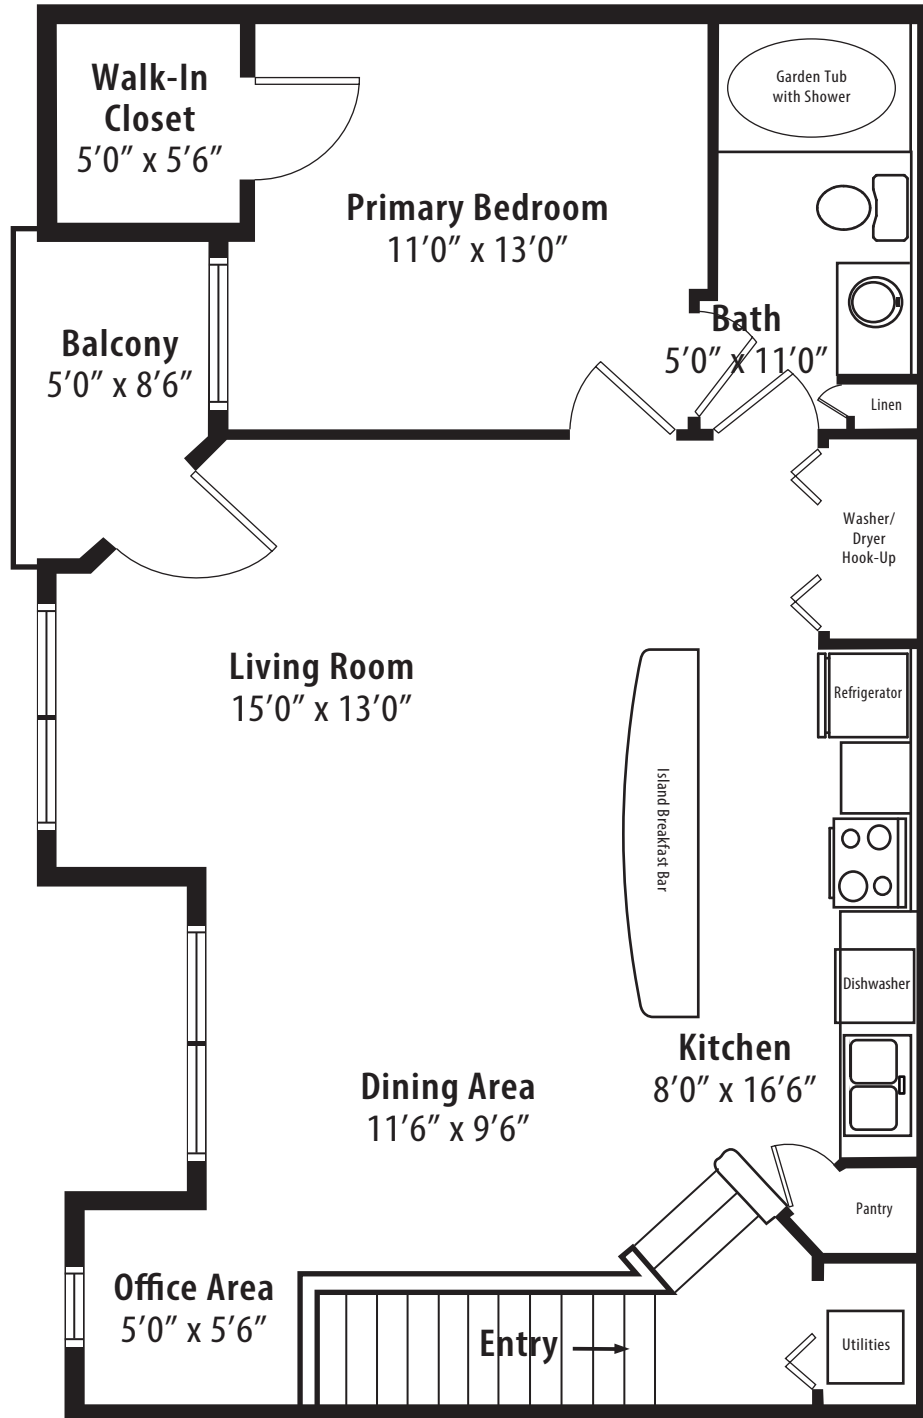

1BR Grand Overlook

2nd level, 1 bedroom, 1 bath

This floor plan representation is not to scale and all dimensions are approximate. Final layout and room dimensions are subject to change prior to the delivery of any apartment unit.

* Includes approximately 832 square feet of air conditioned comfort plus a 43 square foot balcony. r1 2010