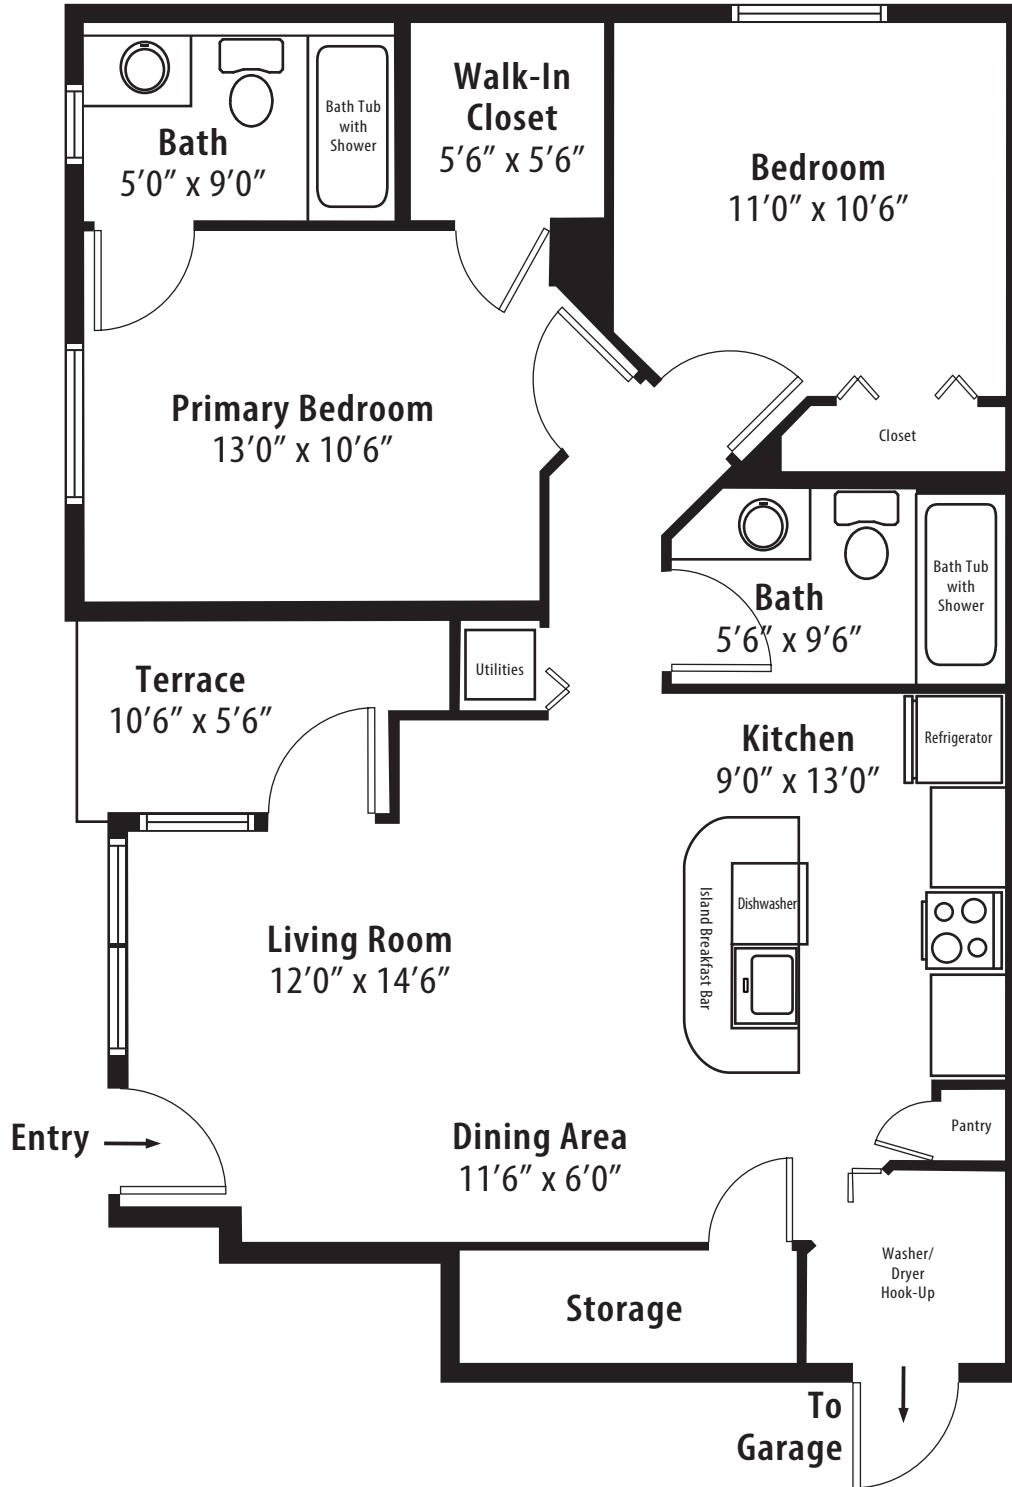

2BR Designer Courtyard

1st level, 2 bedroom, 2 bath

This floor plan representation is not to scale and all dimensions are approximate. Final layout and room dimensions are subject to change prior to the delivery of any apartment unit.

* Includes approximately 921 square feet of air conditioned comfort plus a 58 square foot terrace. r1 2010