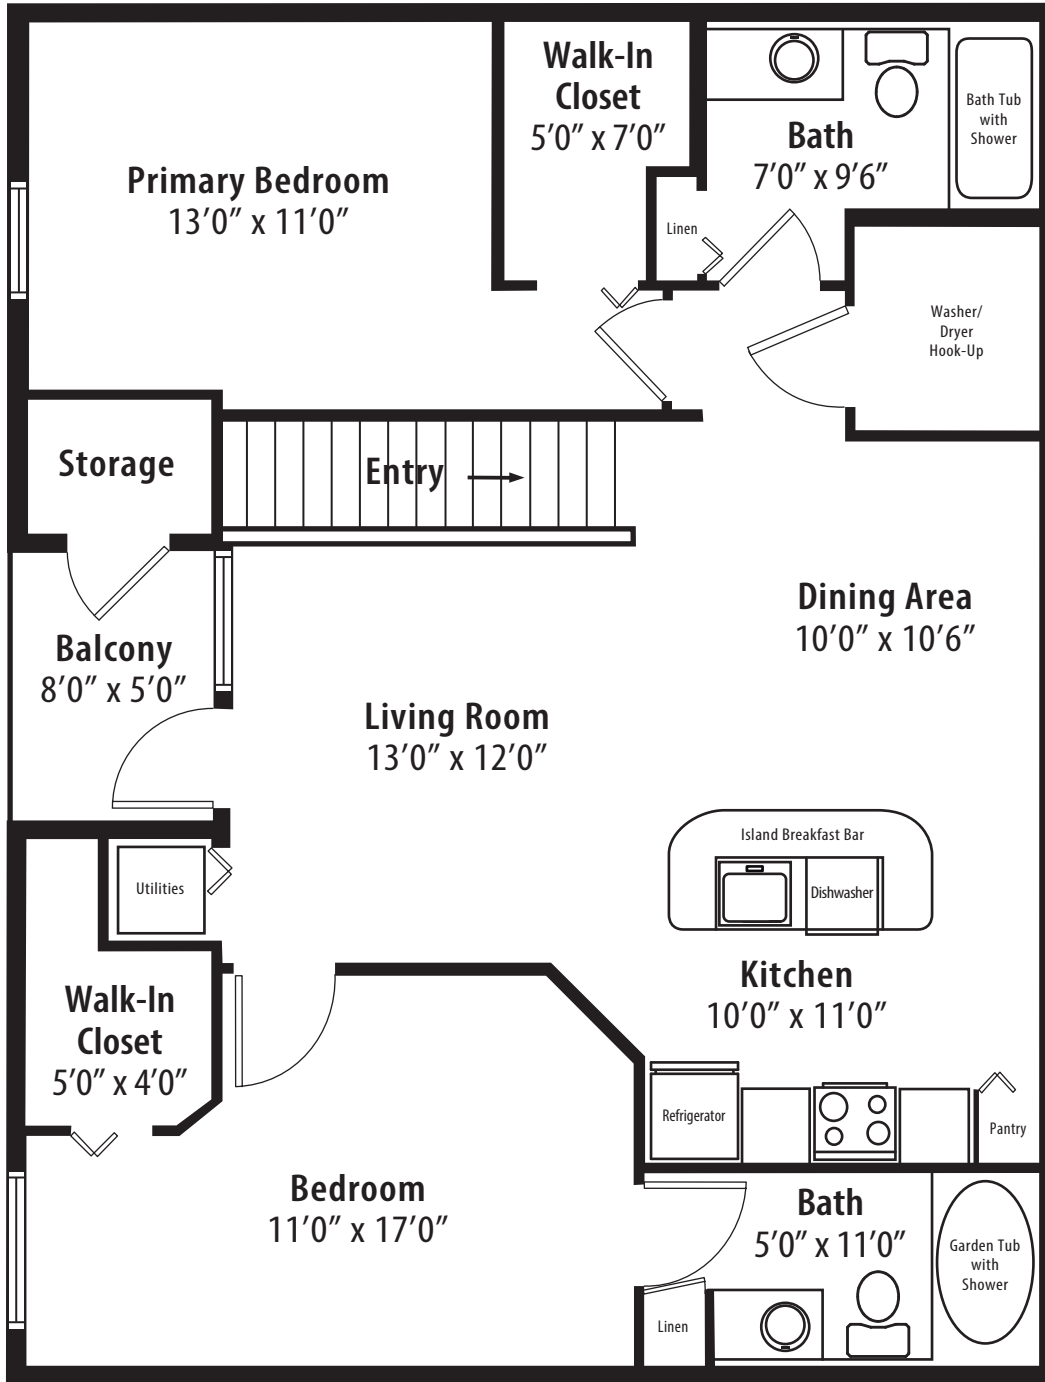

2BR Grand Overlook

2nd level, 2 bedroom, 2 bath

This floor plan representation is not to scale and all dimensions are approximate. Final layout and room dimensions are subject to change prior to the delivery of any apartment unit.

* Includes approximately 1,070 square feet of air conditioned comfort plus a 40 square foot balcony. r1 2010