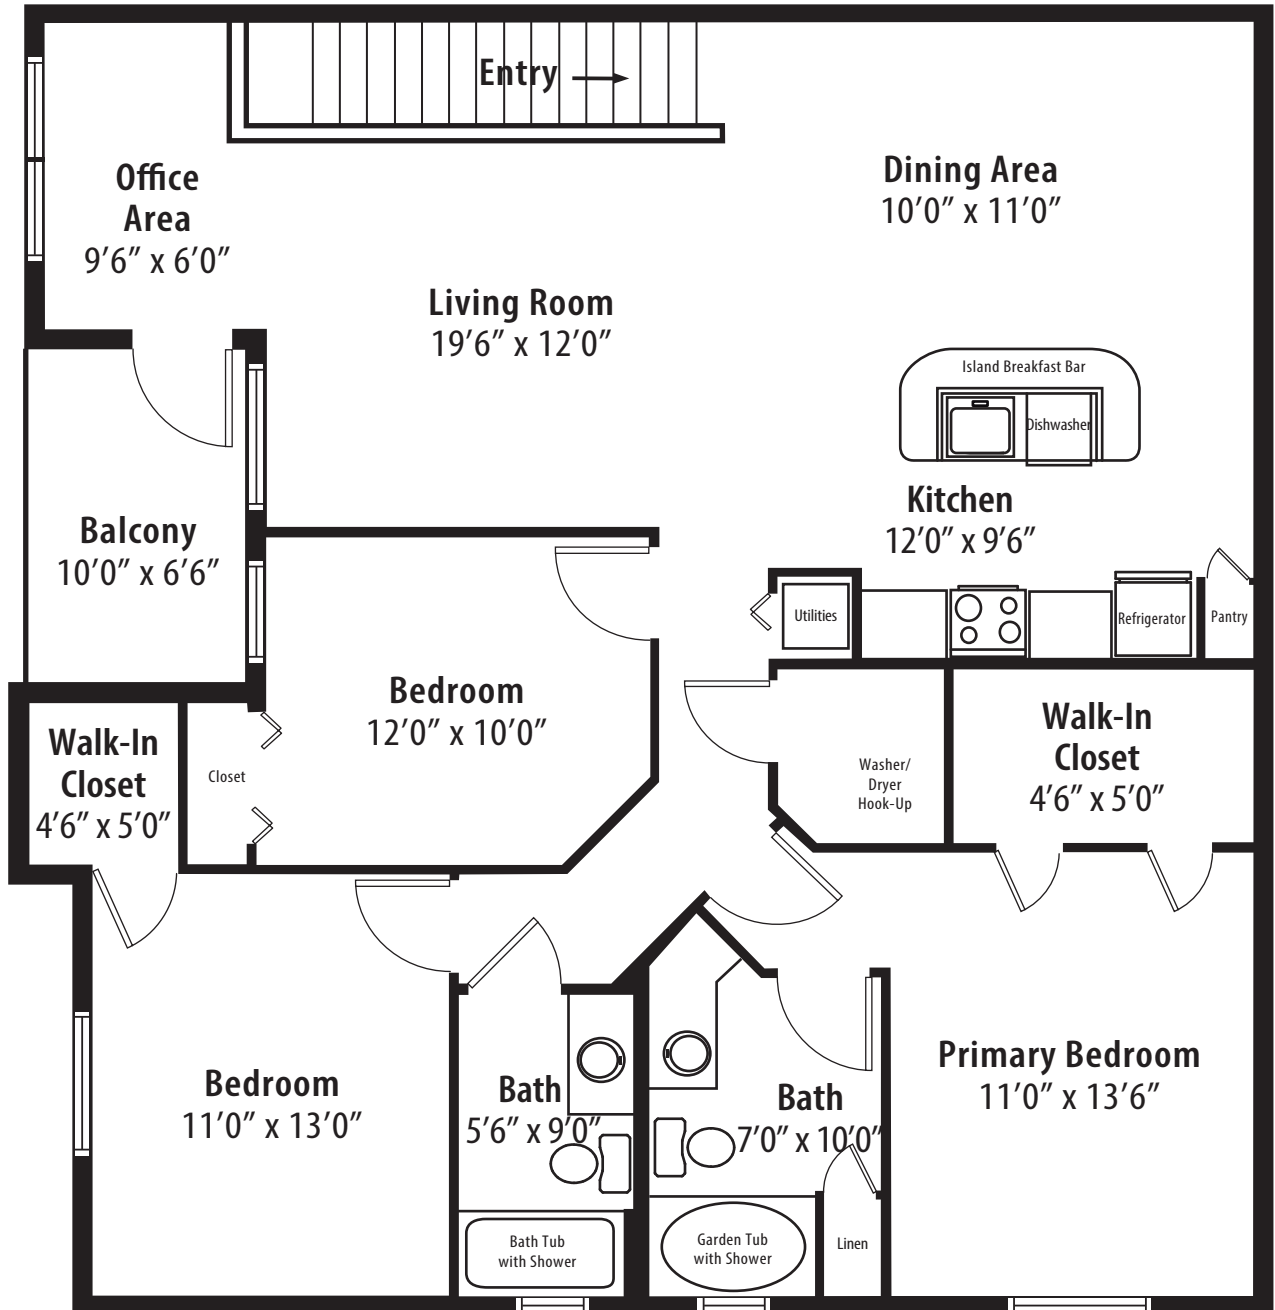

3BR Grand Overlook

2nd level, 3 bedroom, 2 bath

This floor plan representation is not to scale and all dimensions are approximate. Final layout and room dimensions are subject to change prior to the delivery of any apartment unit.

* Includes approximately 1,414 square feet of air conditioned comfort plus an 65 square foot balcony. r1 2010