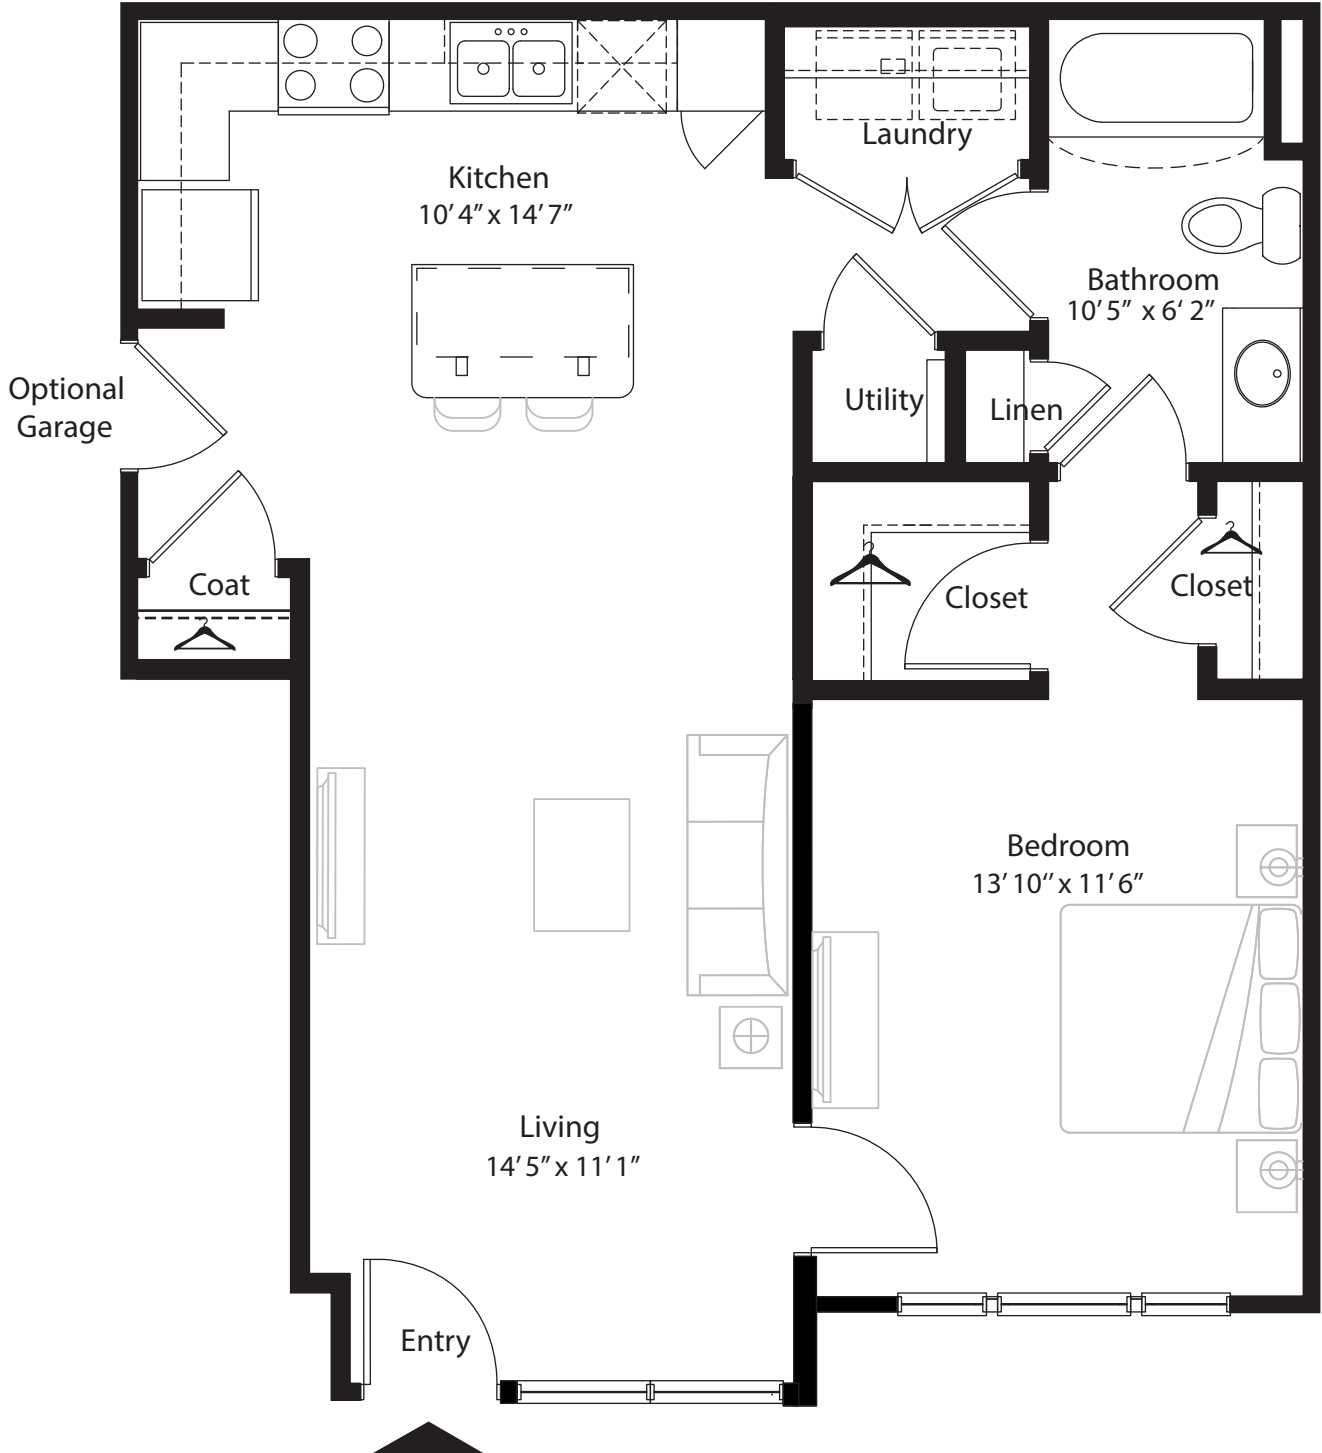

1 BR Designer Courtyard

1st level, 1 bedroom, 1 bath
720sq. ft. with 164 sq. ft. patio

This floor plan representation is not to scale and all dimensions are approximate. Final layout and room dimensions are subject to change prior to the delivery of any apartment unit.