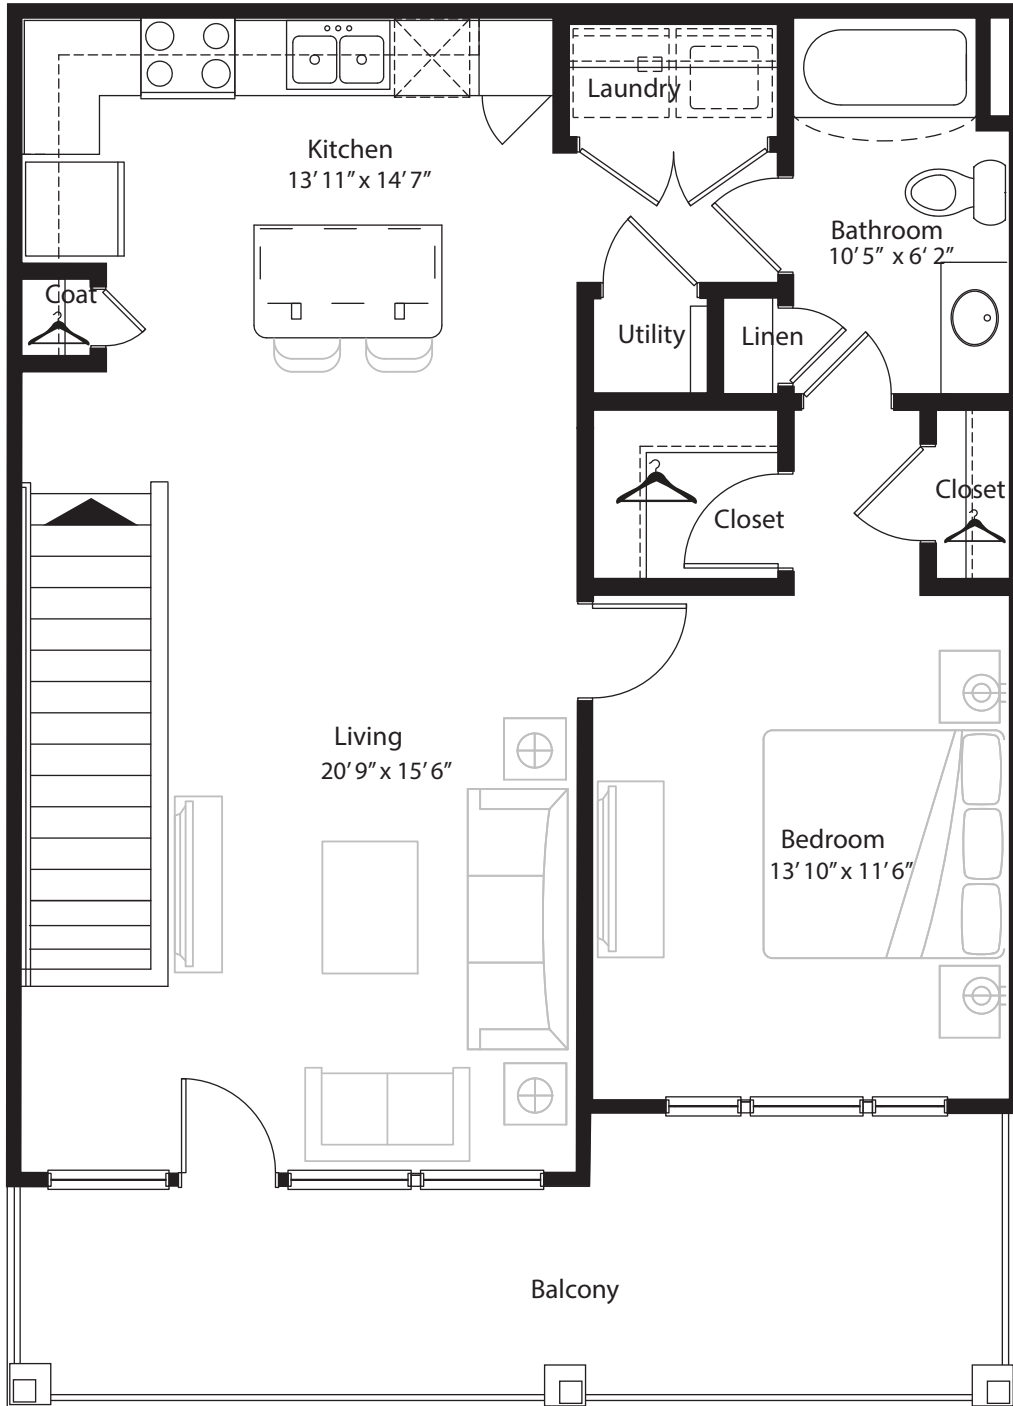

1 BR Designer Overlook

2nd level, 1 bedroom, 1 bath - 783 sq. ft. with 152 sq. ft. balcony

This floor plan representation is not to scale and all dimensions are approximate. Final layout and room dimensions are subject to change prior to the delivery of any apartment unit.