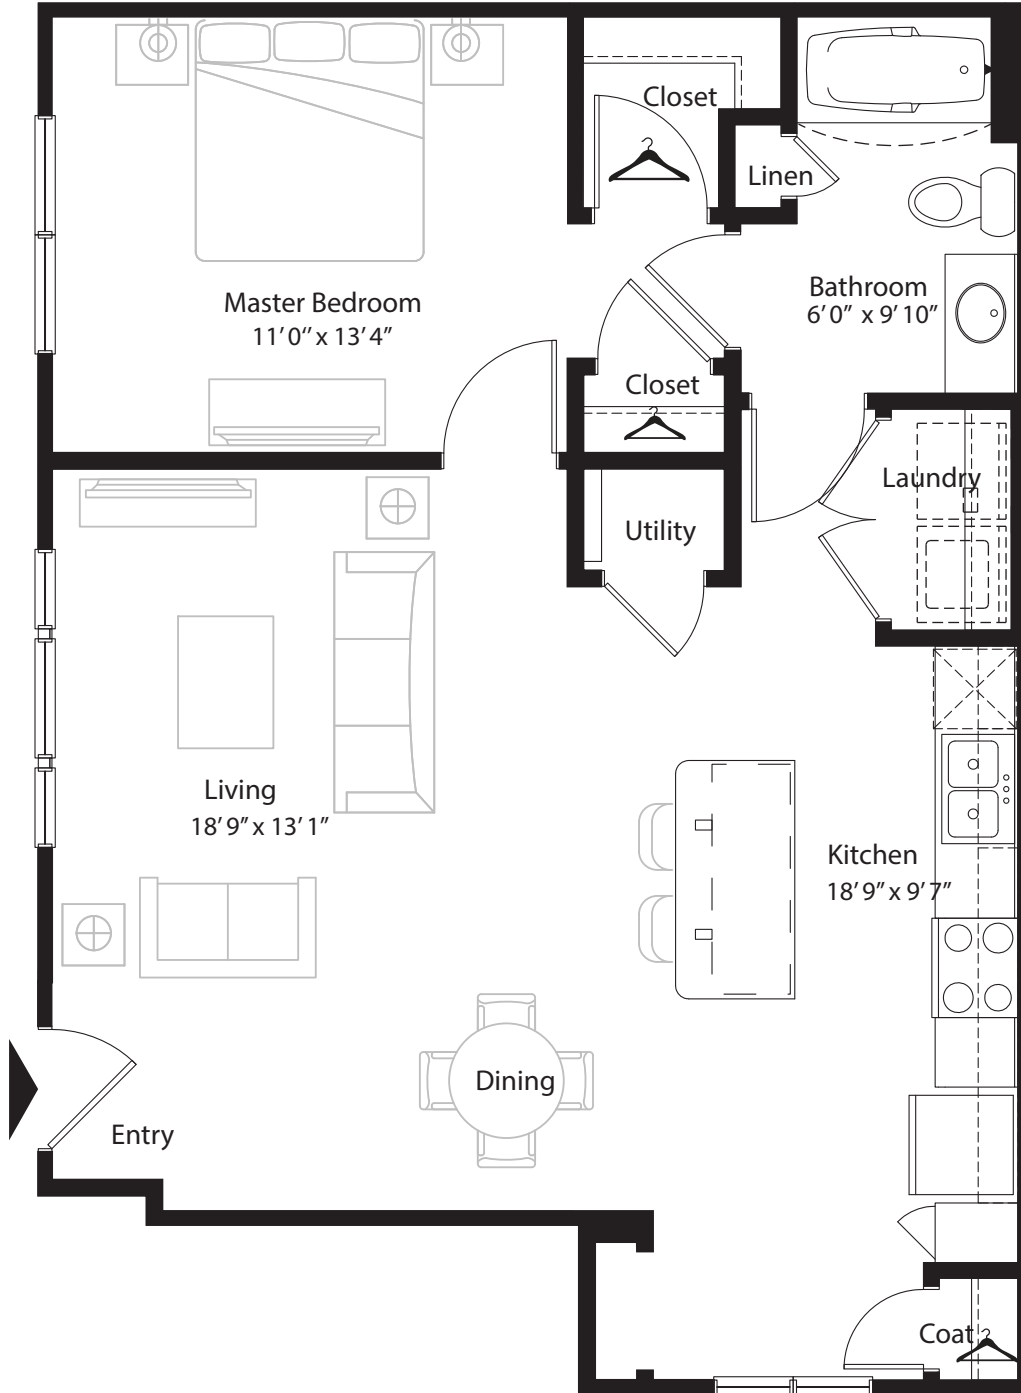

1 Bedroom Grand Courtyard

1st level, 1 bedroom, 1 bath - 767 sq. ft. with 117 sq. ft. patio

This floor plan representation is not to scale and all dimensions are approximate. Final layout and room dimensions are subject to change prior to the delivery of any apartment unit.