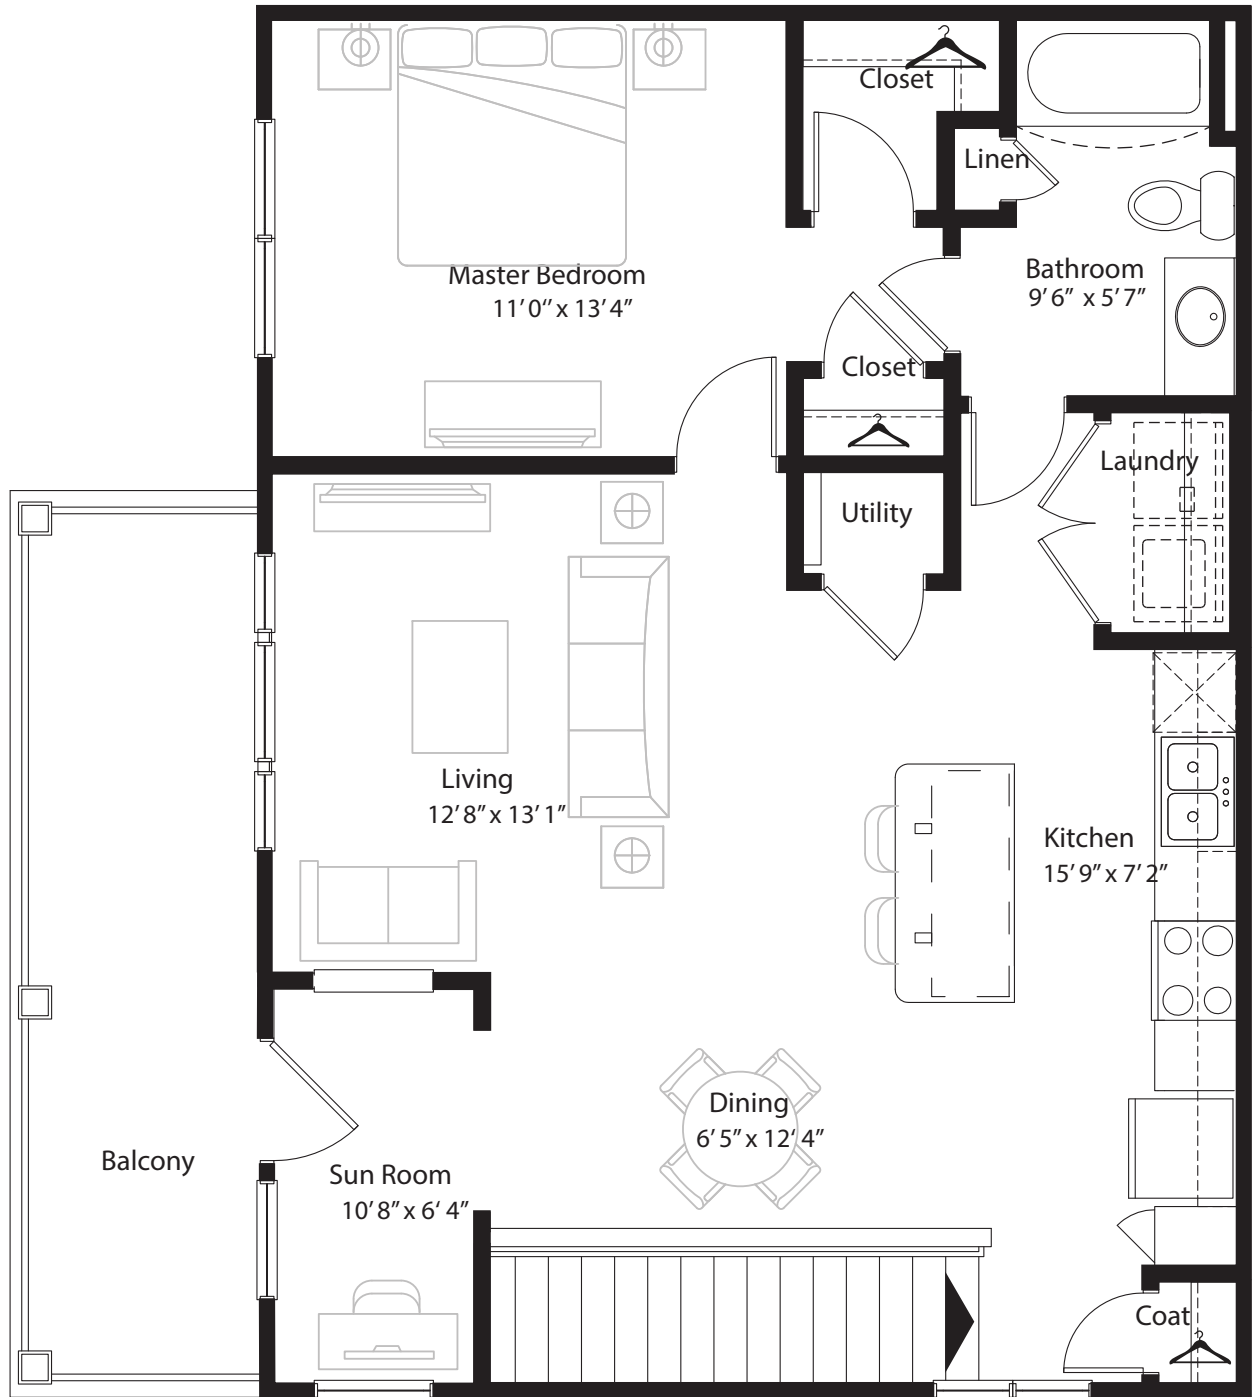

1 Bedroom Grand Overlook

2nd level, 1 bedroom, 1 bath - 834 sq. ft. with 117 sq. ft. balcony

This floor plan representation is not to scale and all dimensions are approximate. Final layout and room dimensions are subject to change prior to the delivery of any apartment unit.