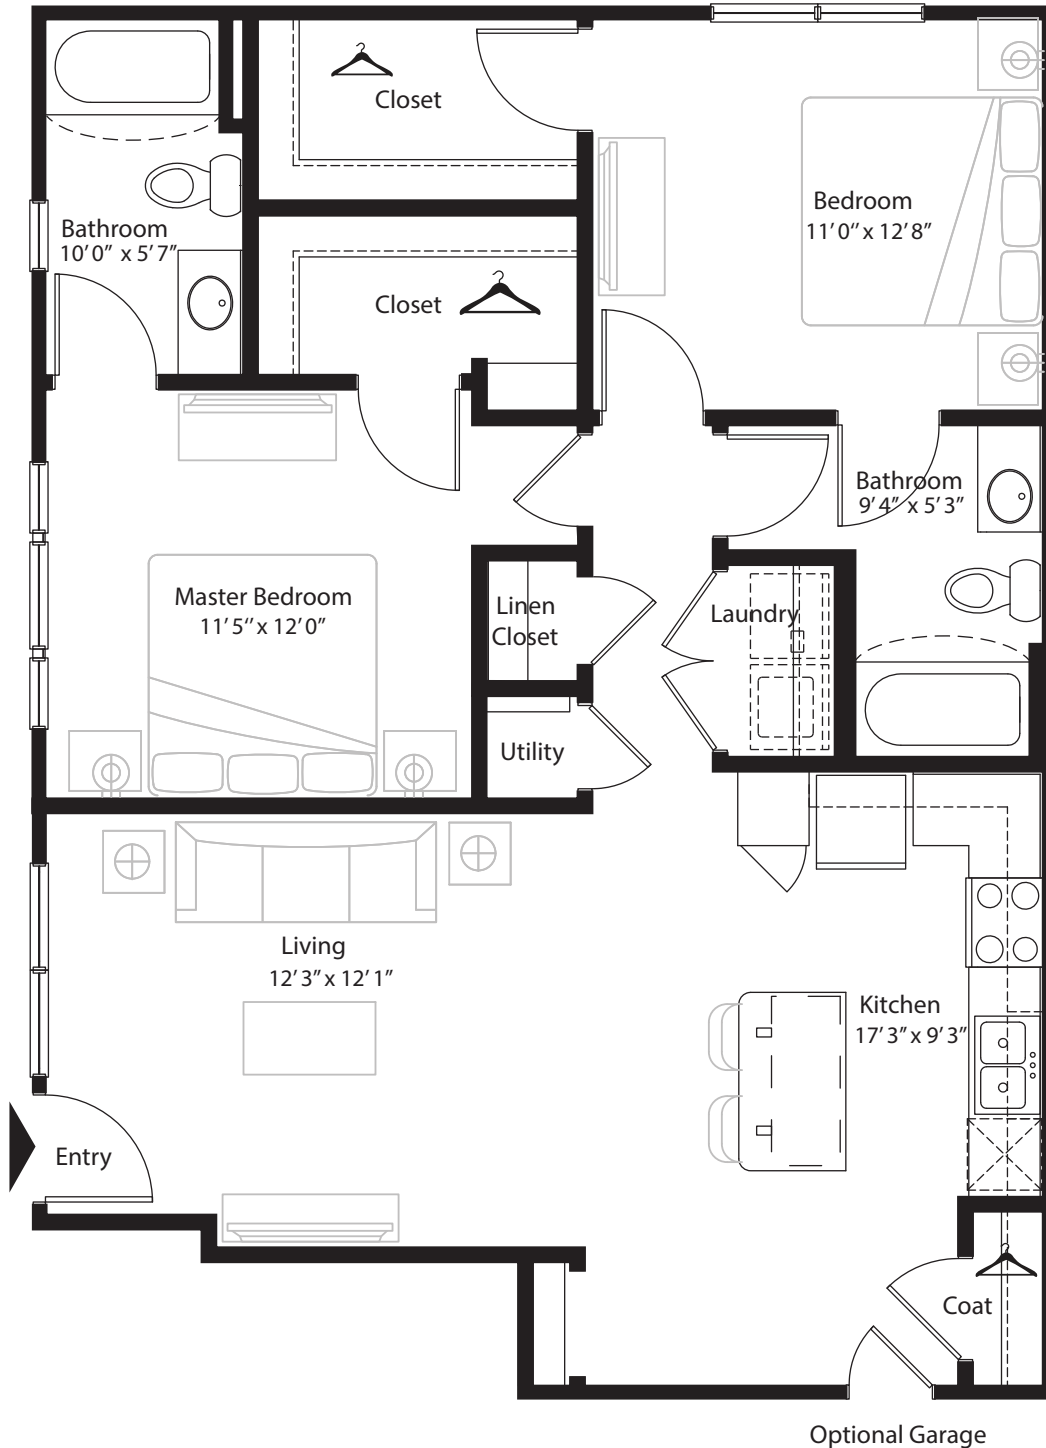

2 BR Designer Courtyard

1st level, 2 bedroom, 2 bath - 1,015 sq. ft. with 86 sq. ft. patio

This floor plan representation is not to scale and all dimensions are approximate. Final layout and room dimensions are subject to change prior to the delivery of any apartment unit.