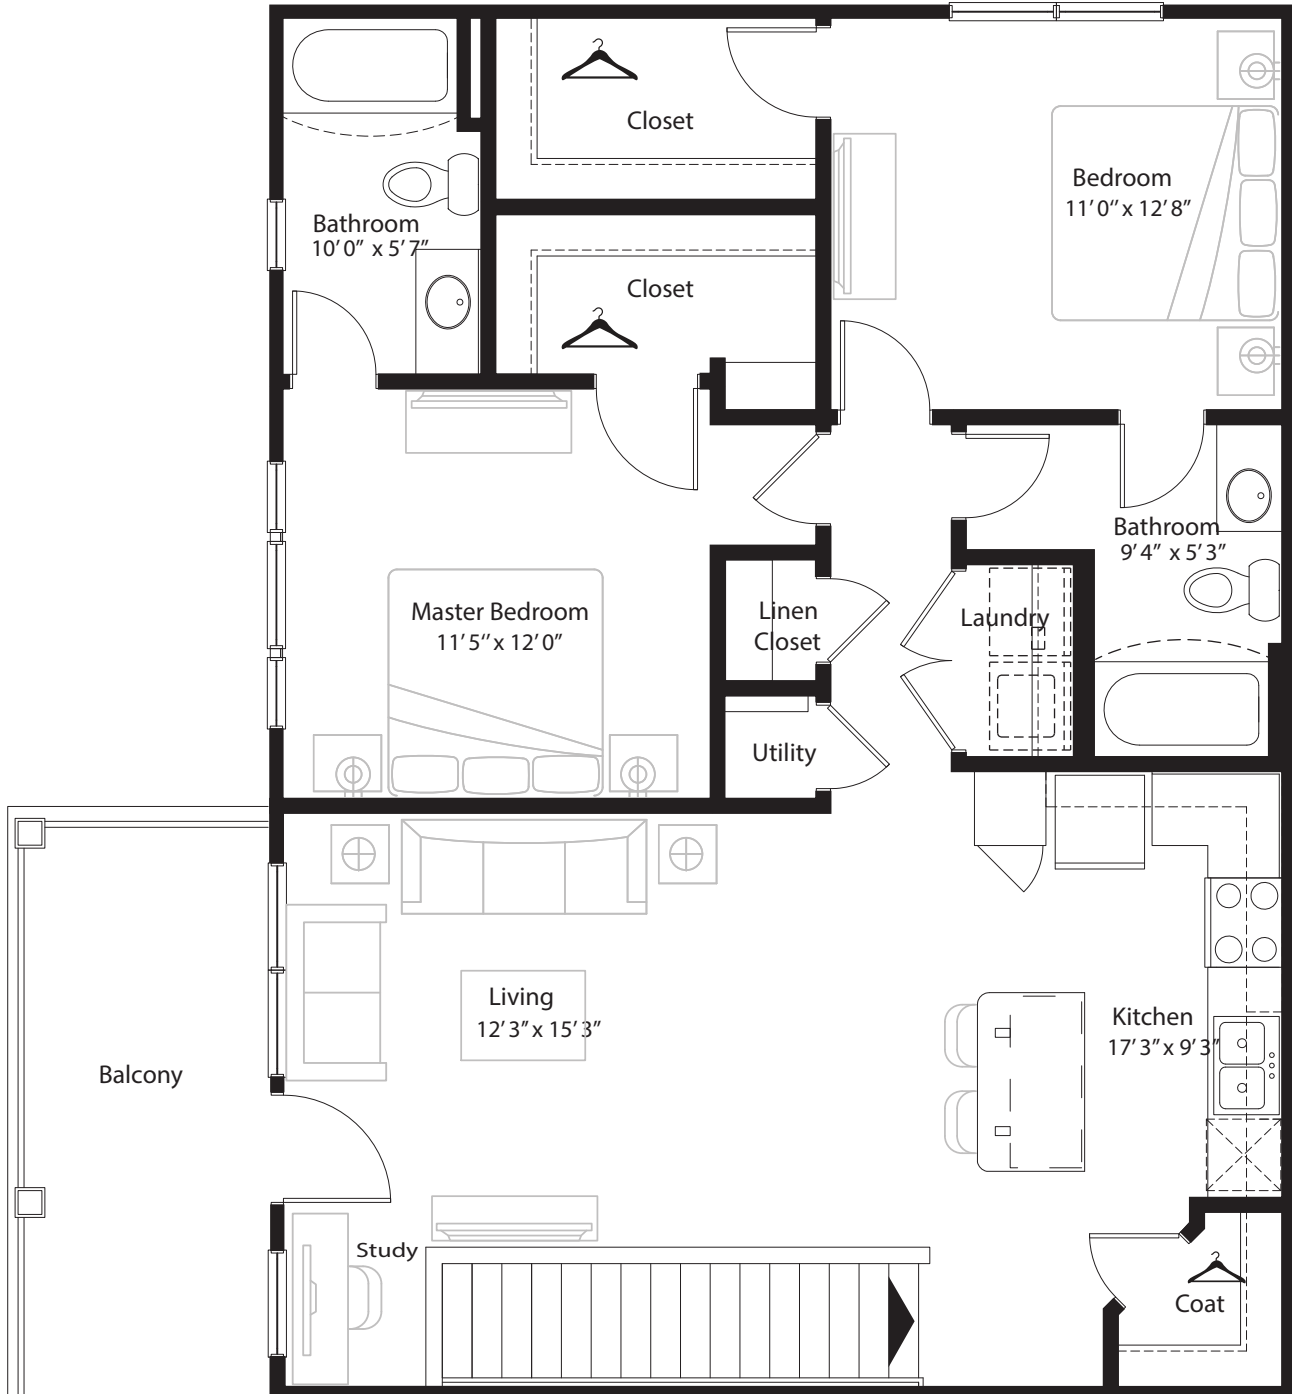

2 BR Designer Overlook

2nd level, 2 bedroom, 2 bath - 1,072sq. ft. with 101 sq. ft. balcony

This floor plan representation is not to scale and all dimensions are approximate. Final layout and room dimensions are subject to change prior to the delivery of any apartment unit.