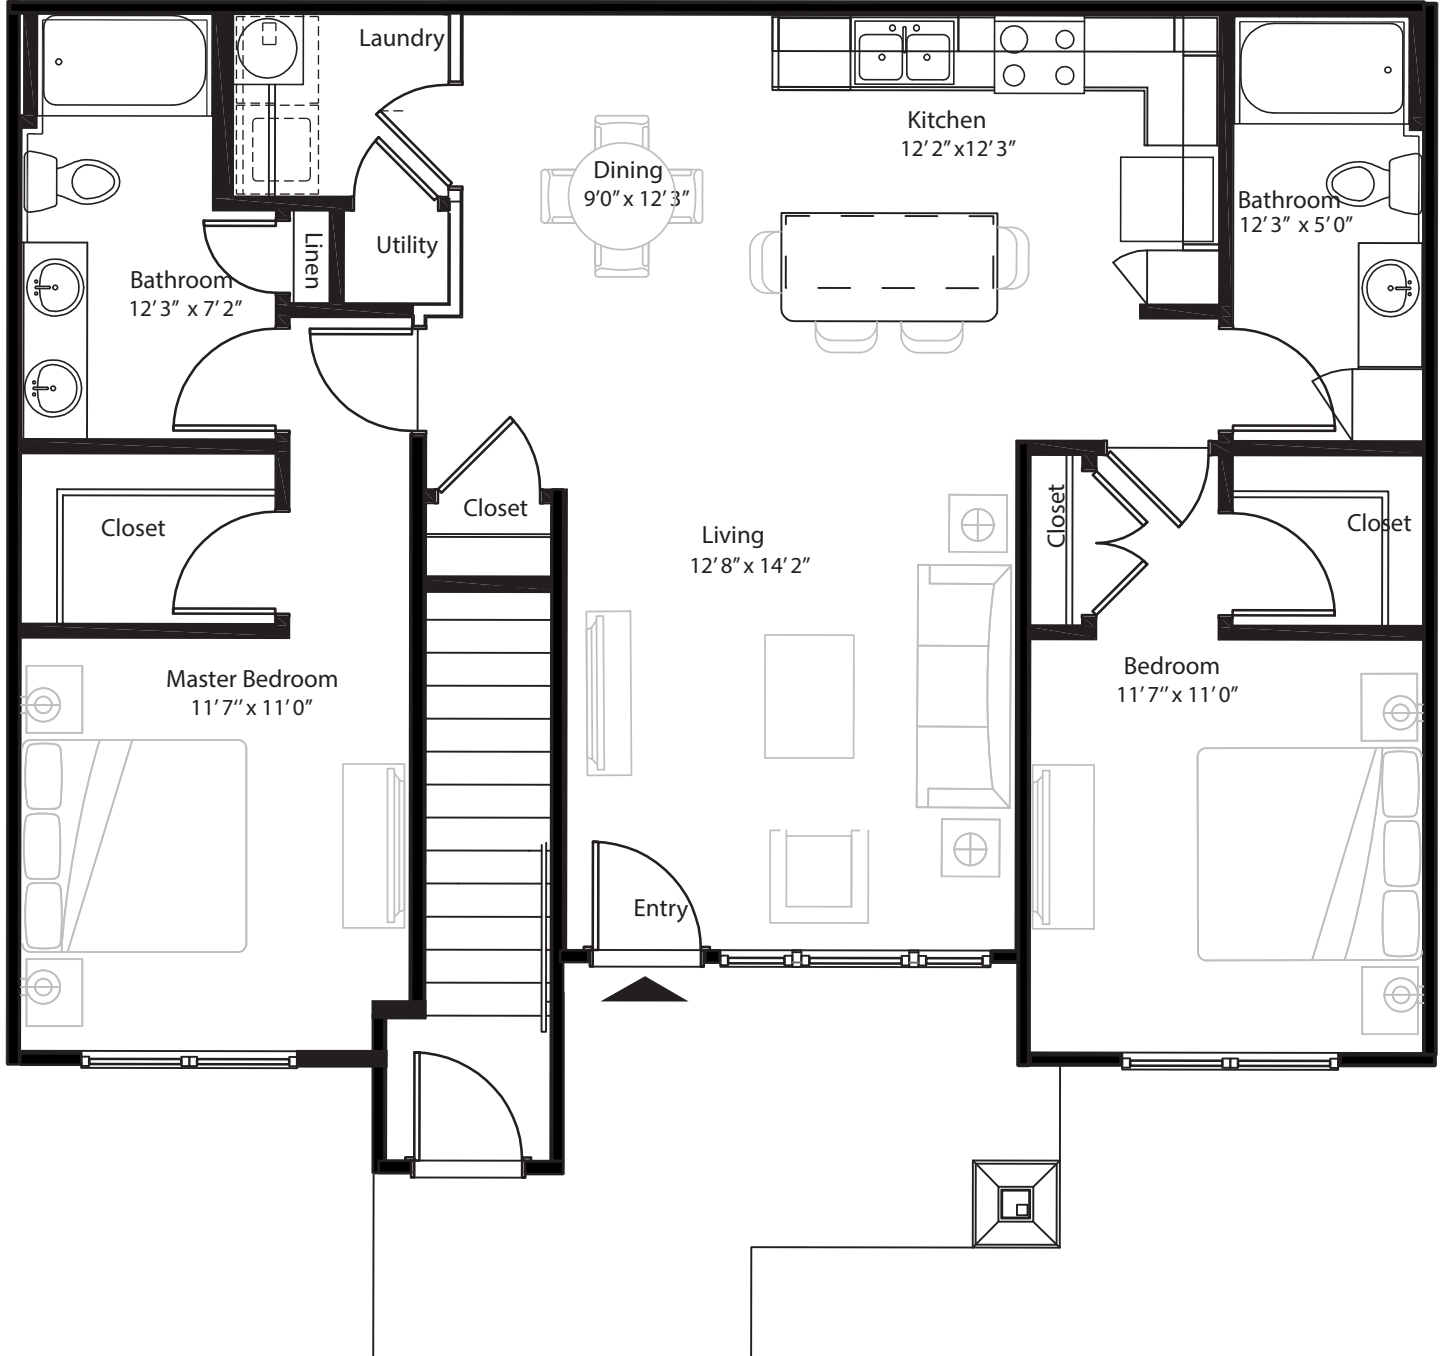

2 BR Grand Courtyard

1st level, 2 bedroom, 2 bath
1,027 sq. ft. with 81 sq. ft. patio

This floor plan representation is not to scale and all dimensions are approximate. Final layout and room dimensions are subject to change prior to the delivery of any apartment unit.