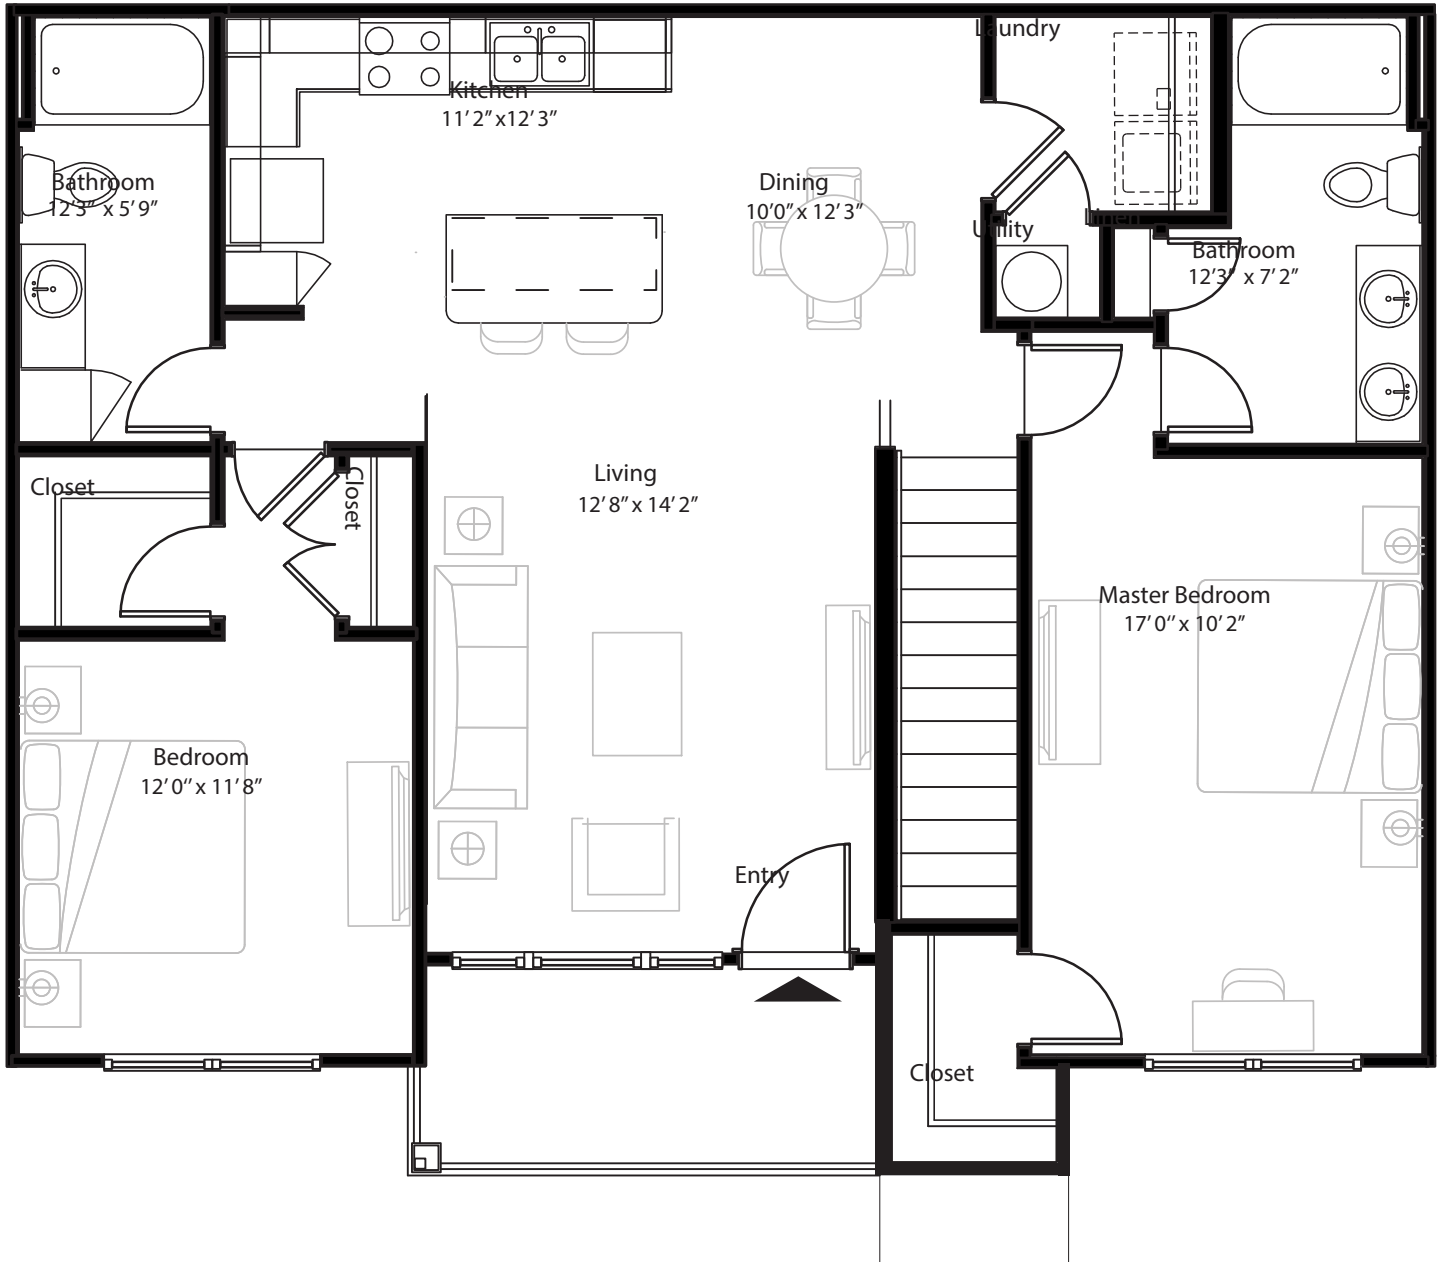

2 BR Grand Overlook

2nd level, 2 bedroom, 2 bath
1,099sq. ft. with 65 sq. ft. patio

This floor plan representation is not to scale and all dimensions are approximate. Final layout and room dimensions are subject to change prior to the delivery of any apartment unit.