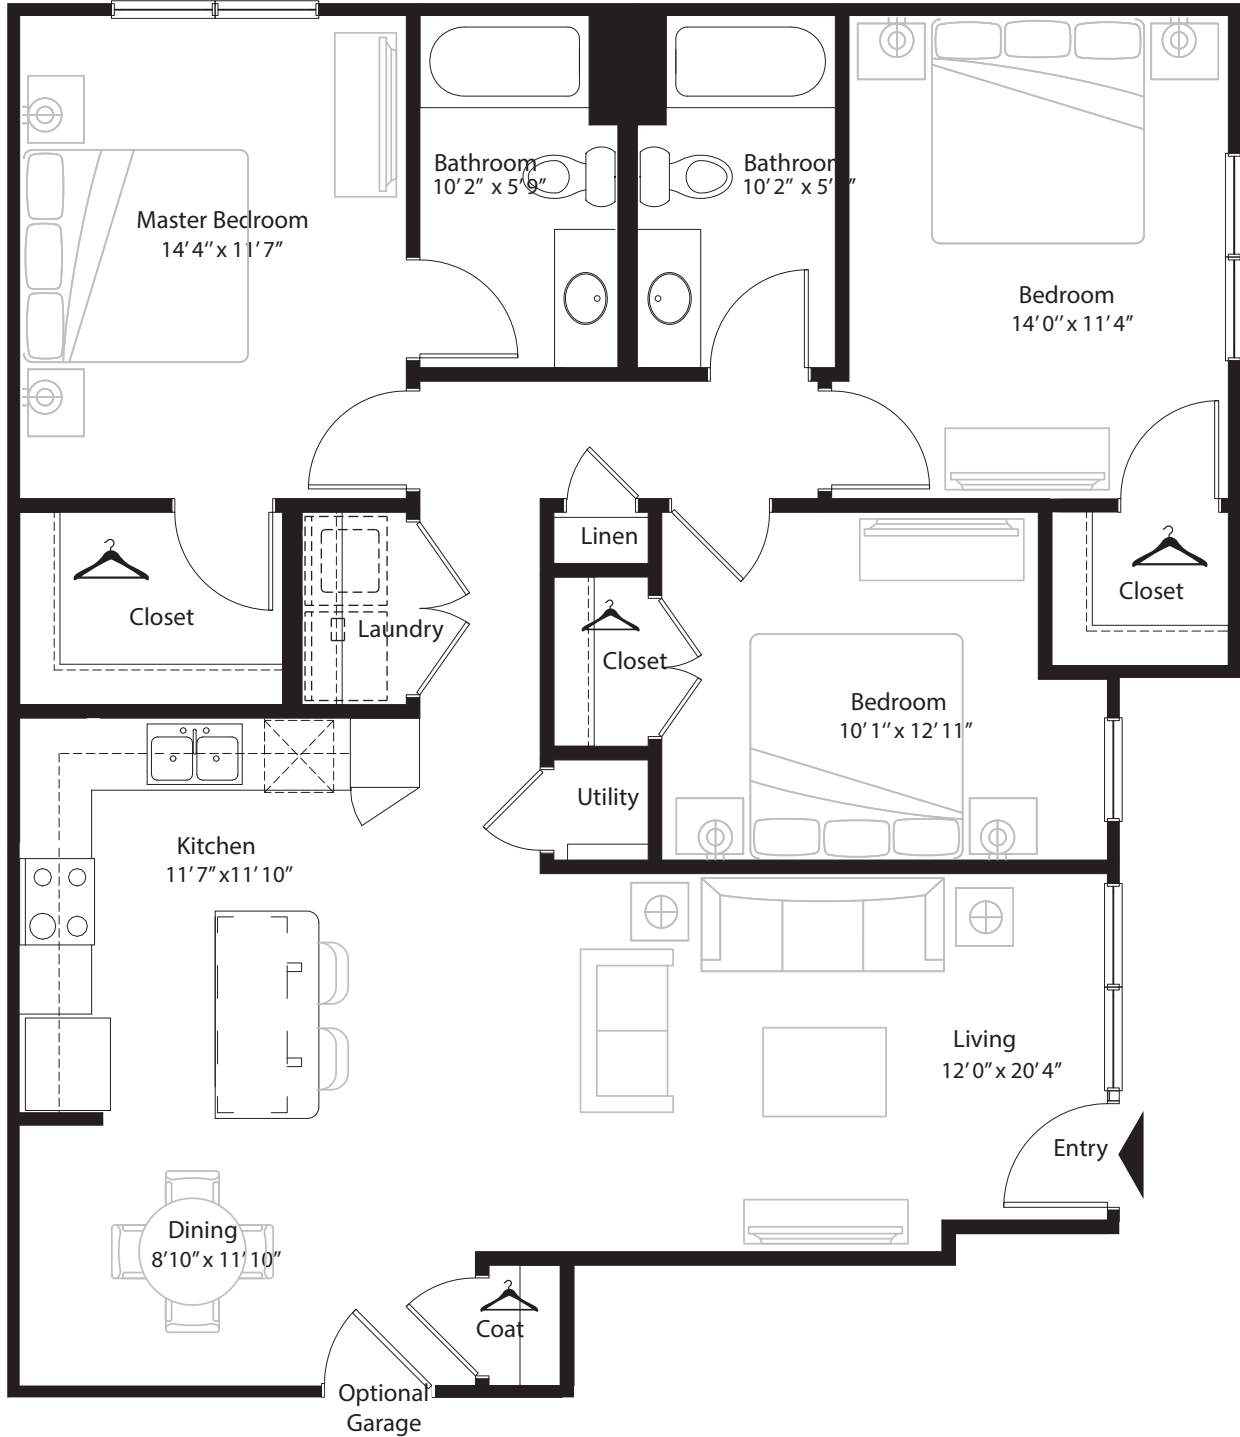

3 BR Grand Courtyard

1st level, 3 bedroom, 2 bath - 1,279sq. ft. with 134 sq. ft. patio

This floor plan representation is not to scale and all dimensions are approximate. Final layout and room dimensions are subject to change prior to the delivery of any apartment unit.