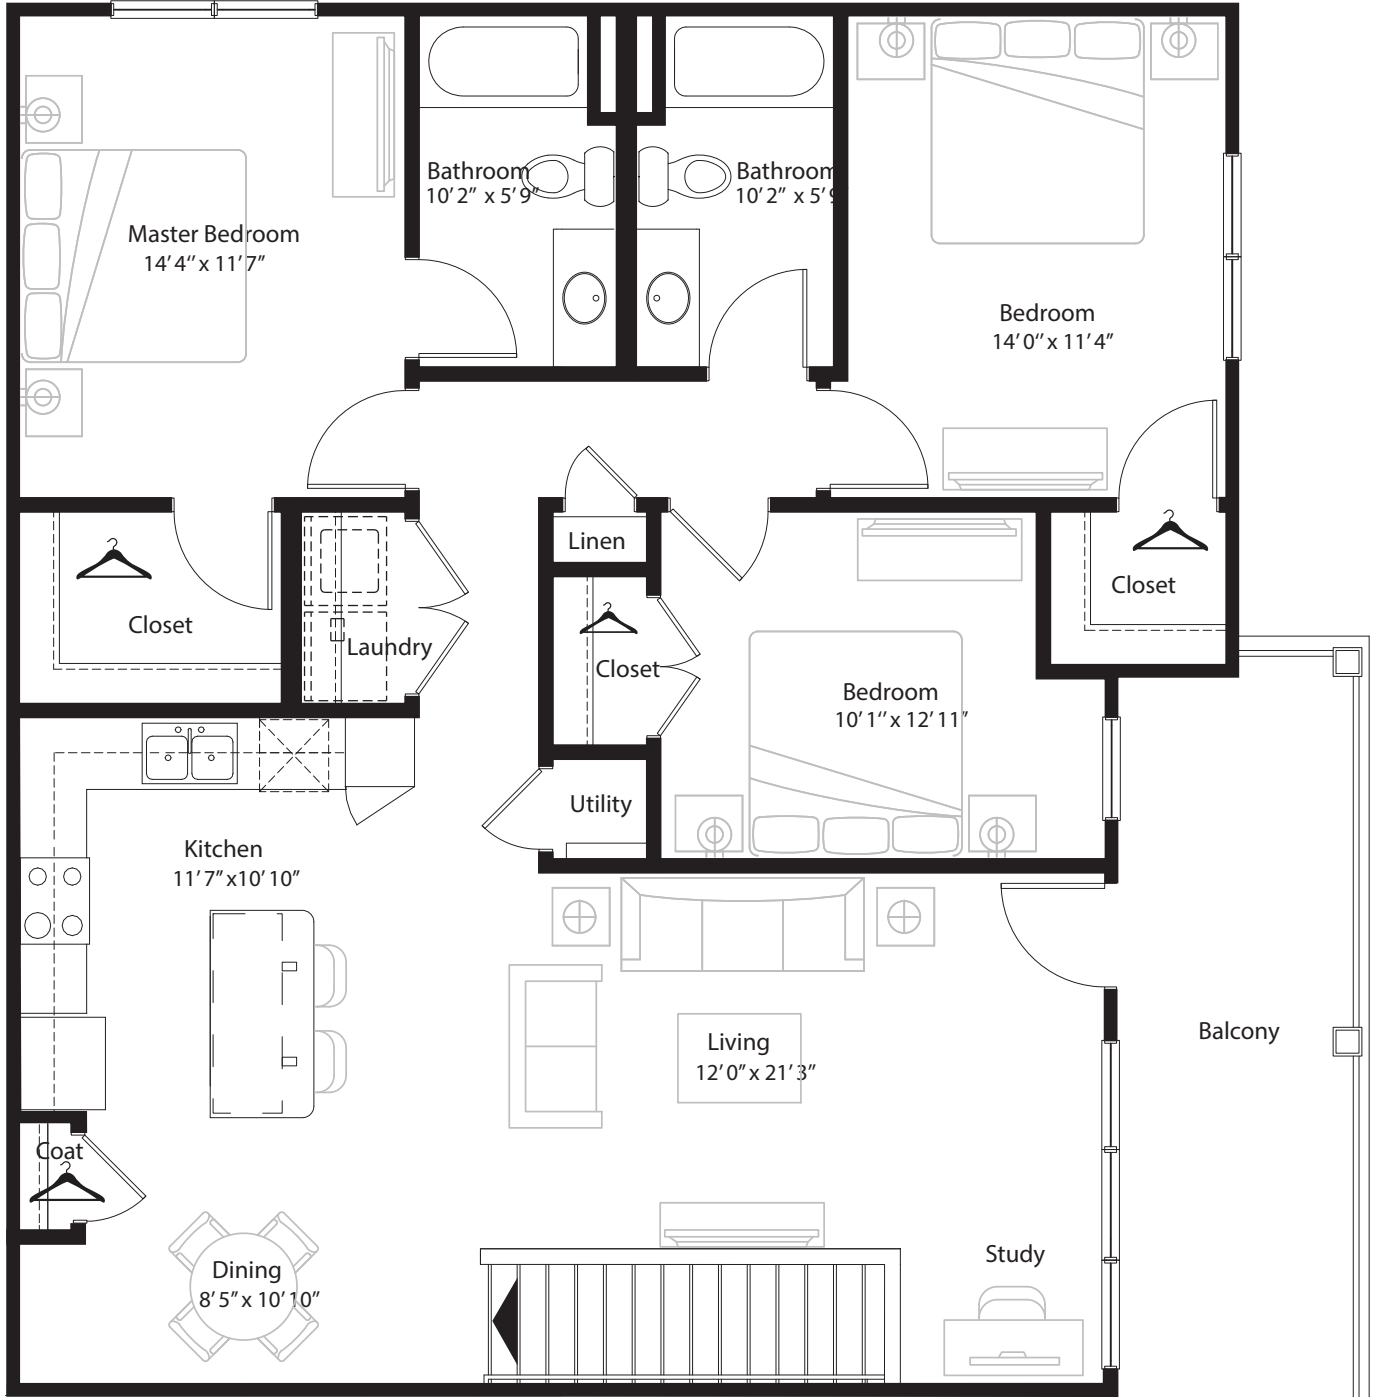

3 BR Grand Overlook

2nd level, 3 bedroom, 2 bath - 1,345 sq. ft. with 145 sq. ft. balcony

This floor plan representation is not to scale and all dimensions are approximate. Final layout and room dimensions are subject to change prior to the delivery of any apartment unit.