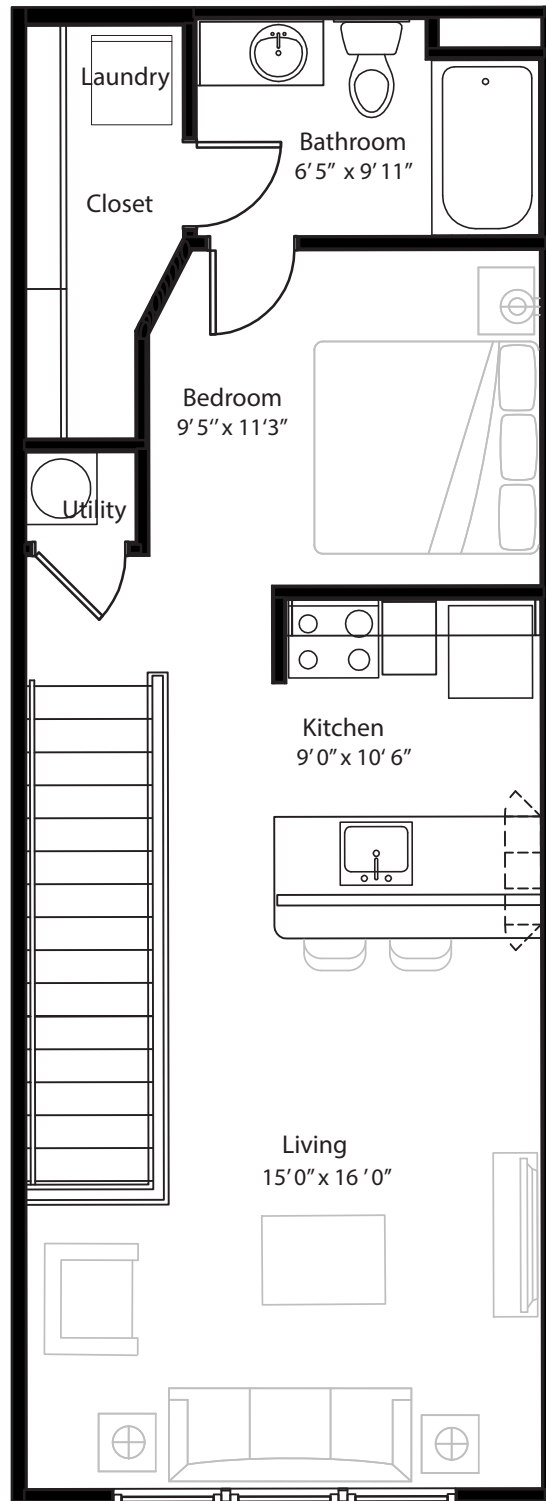

Studio Designer Overlook

2nd level, 1 bedroom, 1 bath - 548 sq. ft.

This floor plan representation is not to scale and all dimensions are approximate. Final layout and room dimensions are subject to change prior to the delivery of any apartment unit.