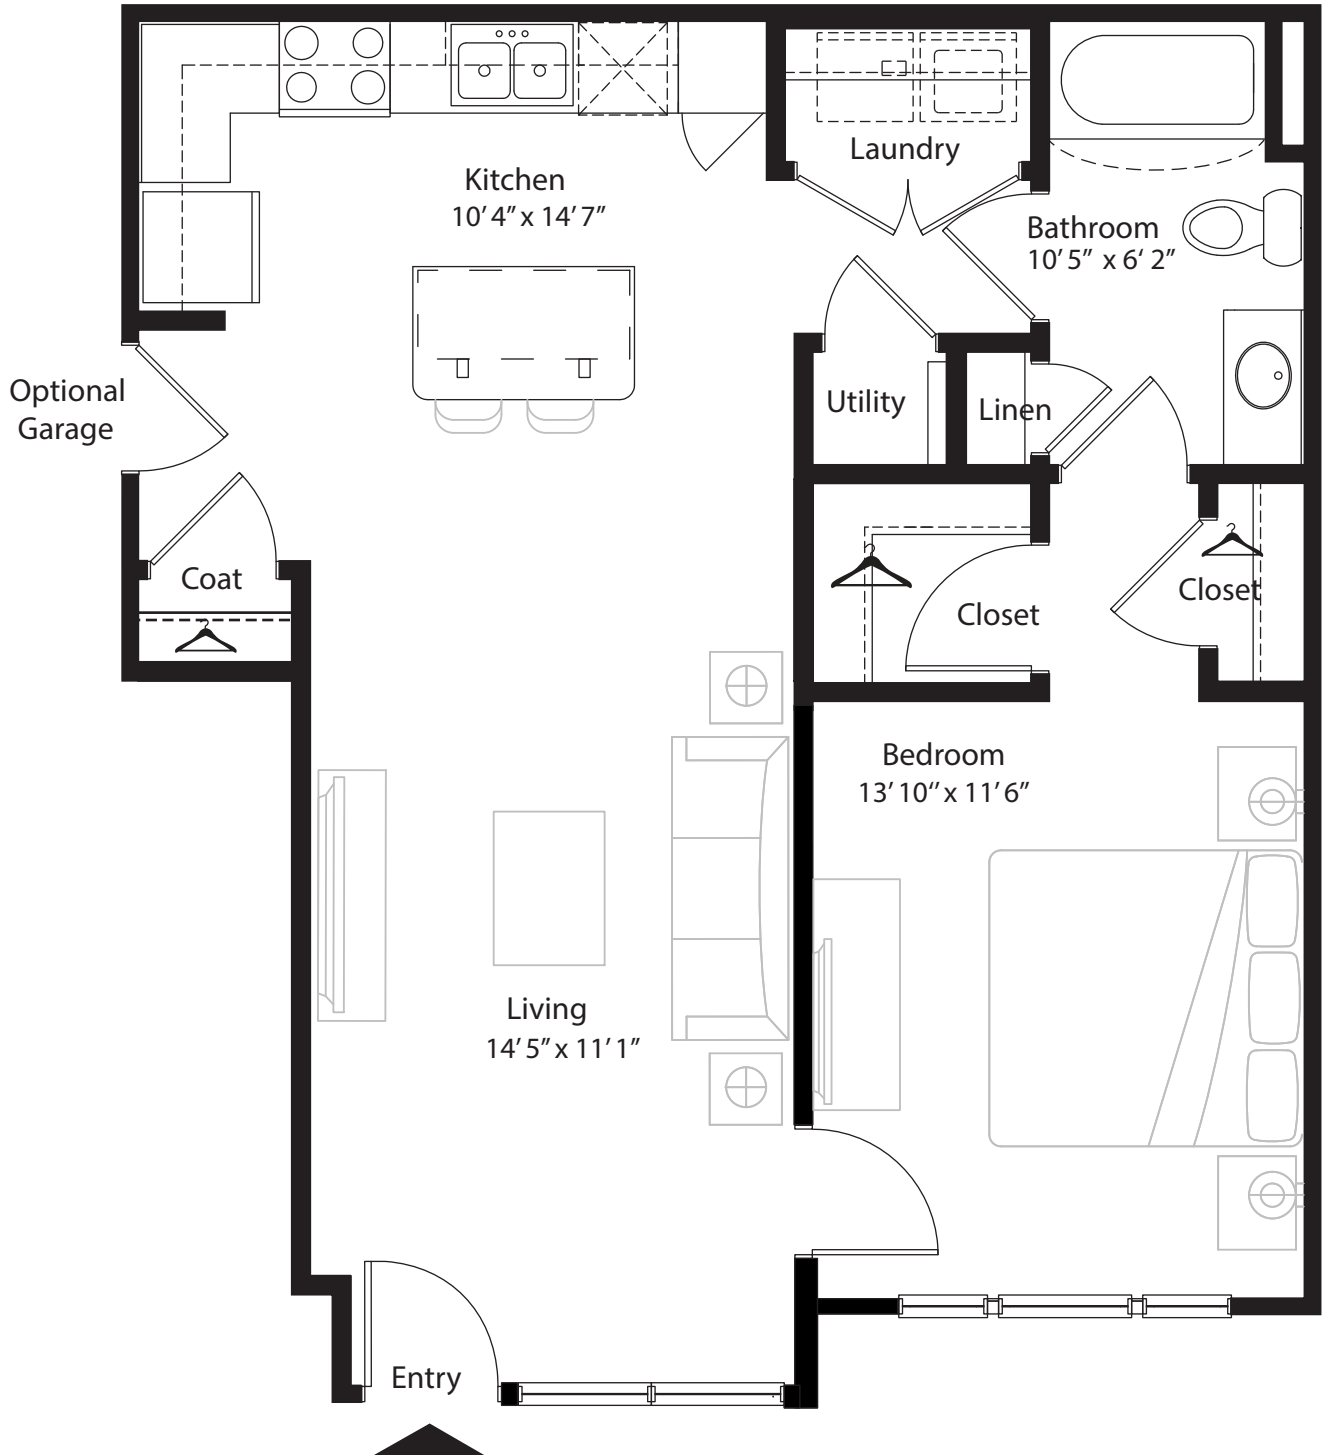

1 BR Designer Courtyard

1st level, 1 bedroom, 1 bath  
798 sq. ft. with 207 sq. ft. patio

This floor plan representation is not to scale and all dimensions are approximate. Final layout and room dimensions are subject to change prior to the delivery of any apartment unit.