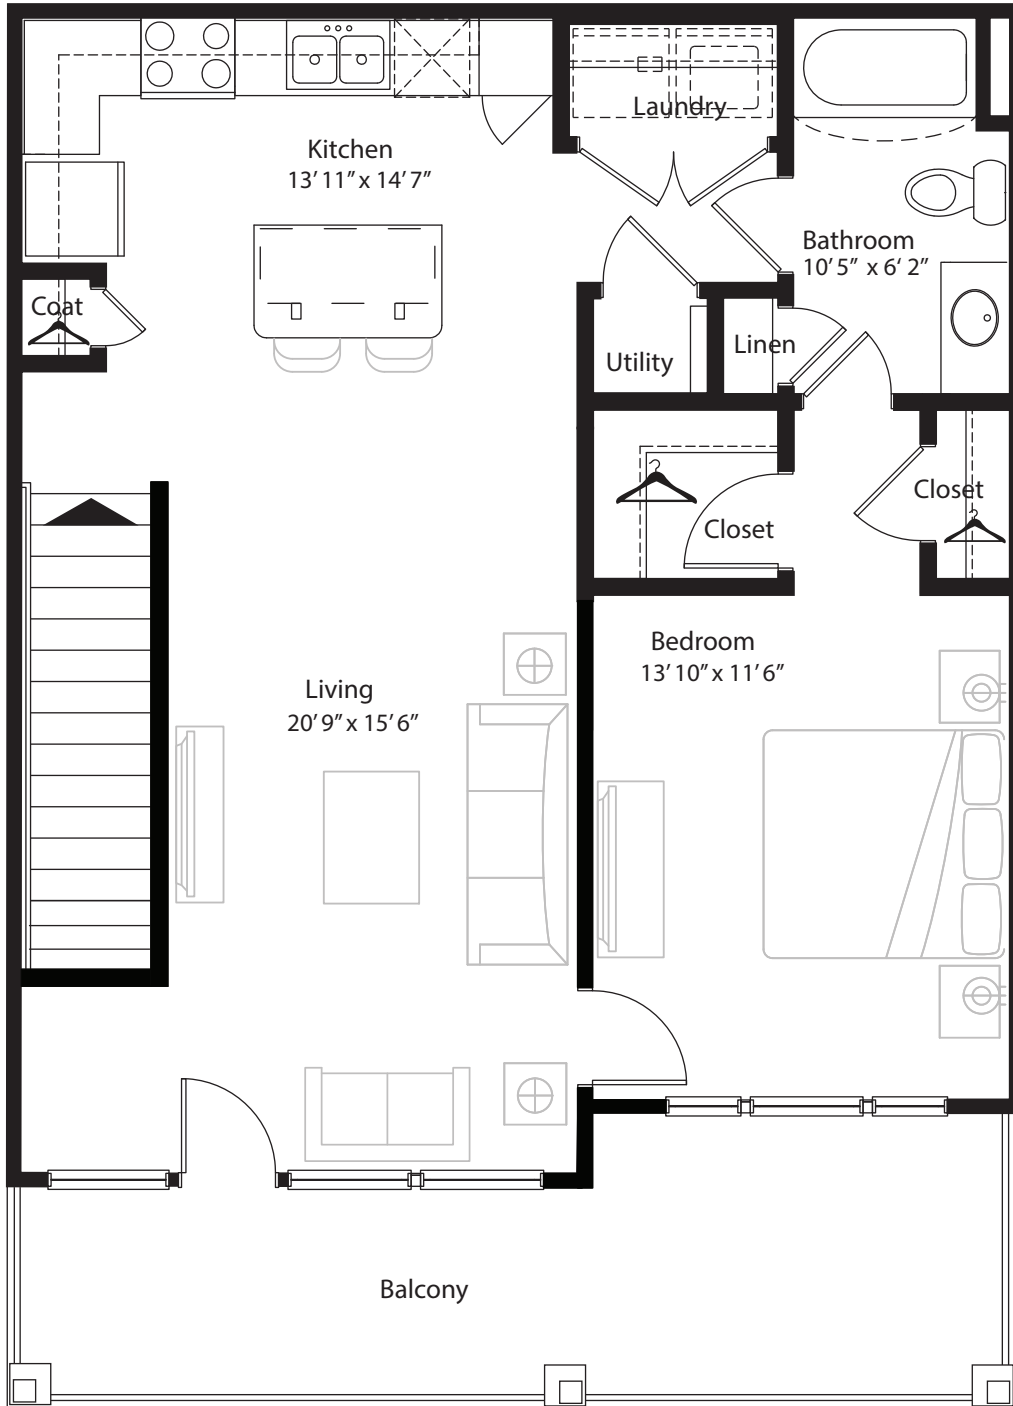

1 BR Designer Overlook

2nd level, 1 bedroom, 1 bath - 907 sq. ft. with 177sq. ft. balcony

This floor plan representation is not to scale and all dimensions are approximate. Final layout and room dimensions are subject to change prior to the delivery of any apartment unit.