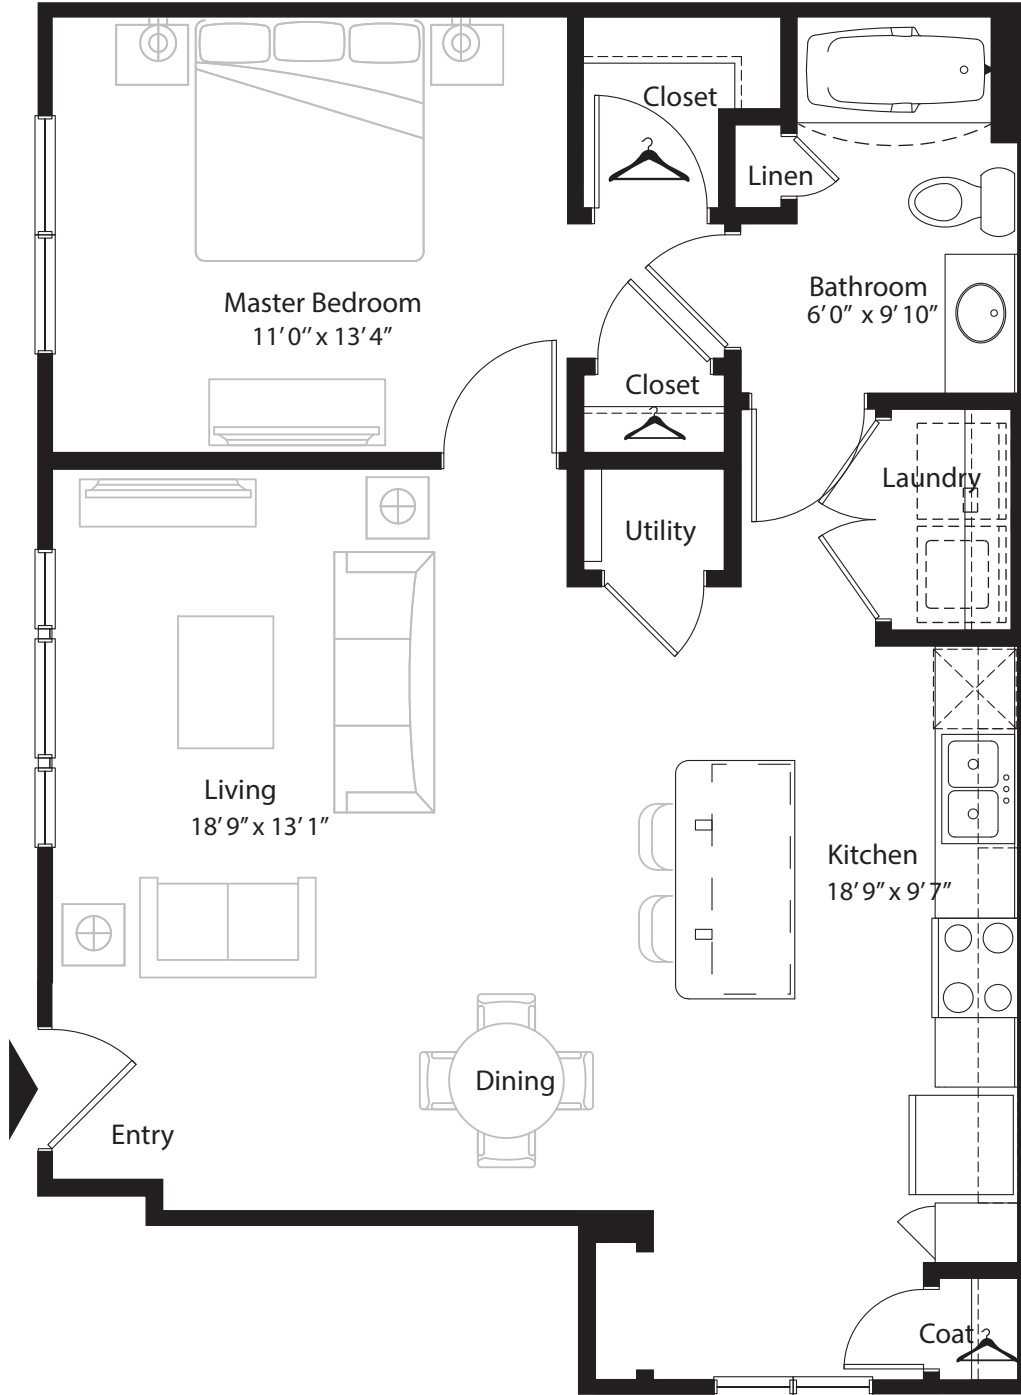

1 Bedroom Grand Courtyard

1st level, 1 bedroom, 1 bath - 831 sq. ft. with 156 sq. ft. patio

This floor plan representation is not to scale and all dimensions are approximate. Final layout and room dimensions are subject to change prior to the delivery of any apartment unit.