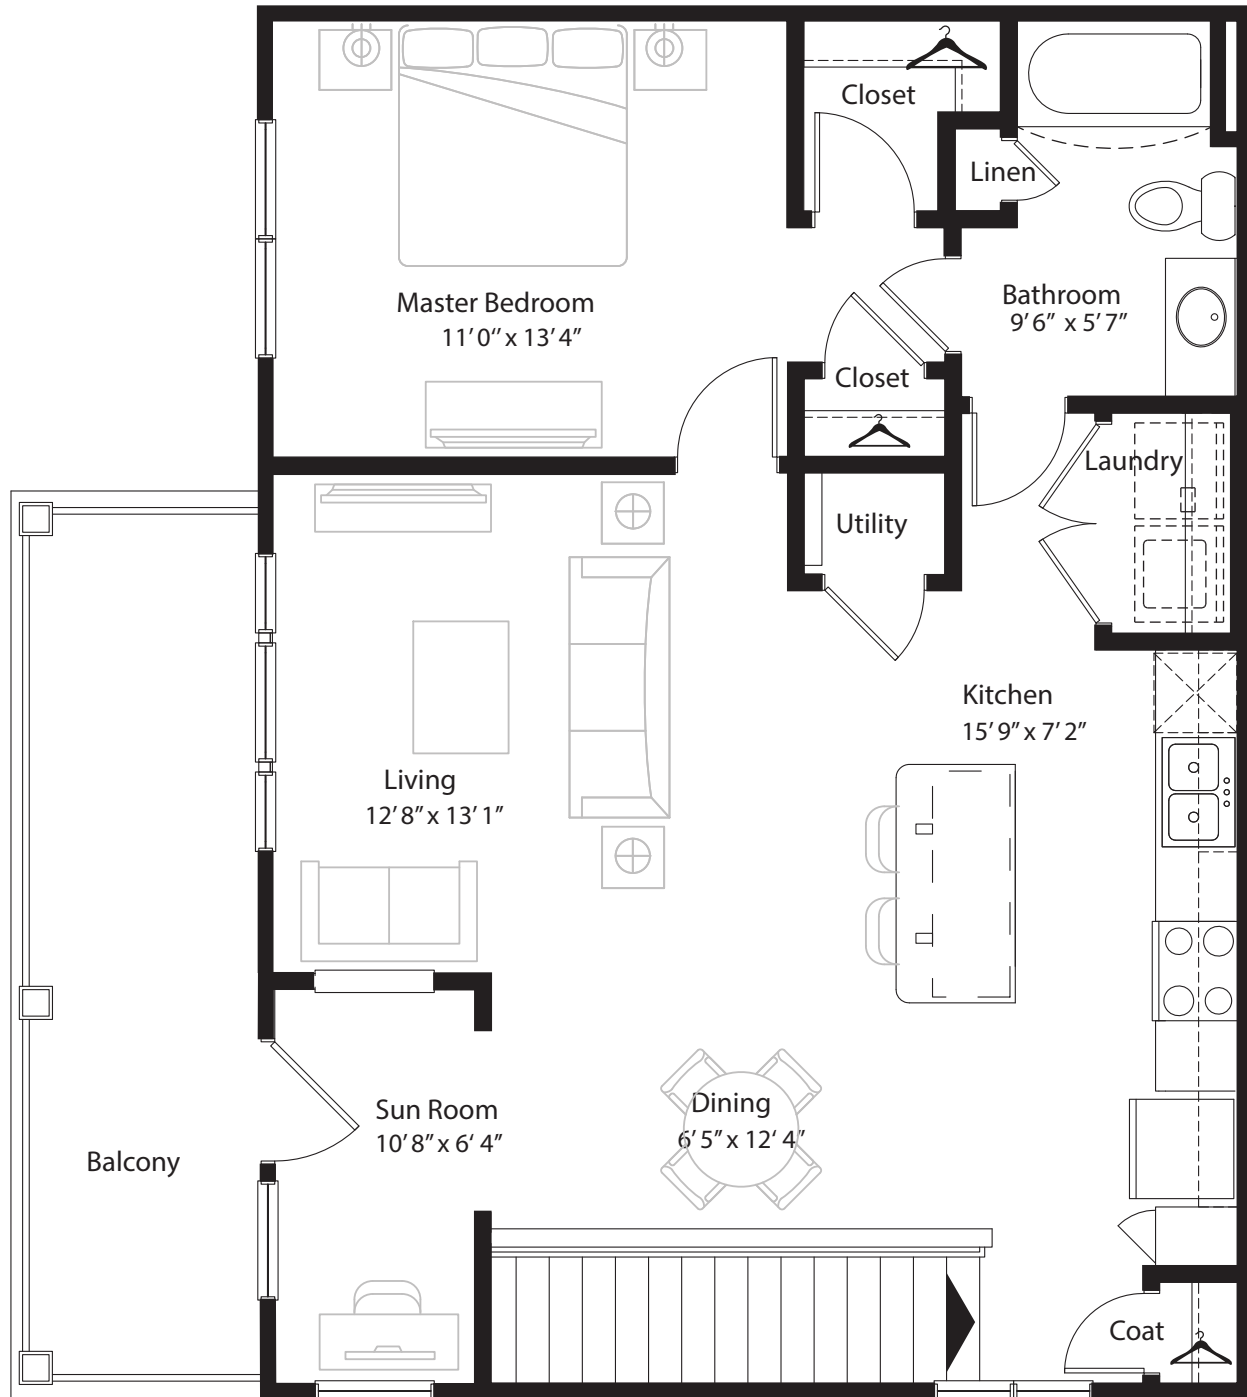

1 Bedroom Grand Overlook

2nd level, 1 bedroom, 1 bath - 938 sq. ft. with 131 sq. ft. balcony

This floor plan representation is not to scale and all dimensions are approximate. Final layout and room dimensions are subject to change prior to the delivery of any apartment unit.