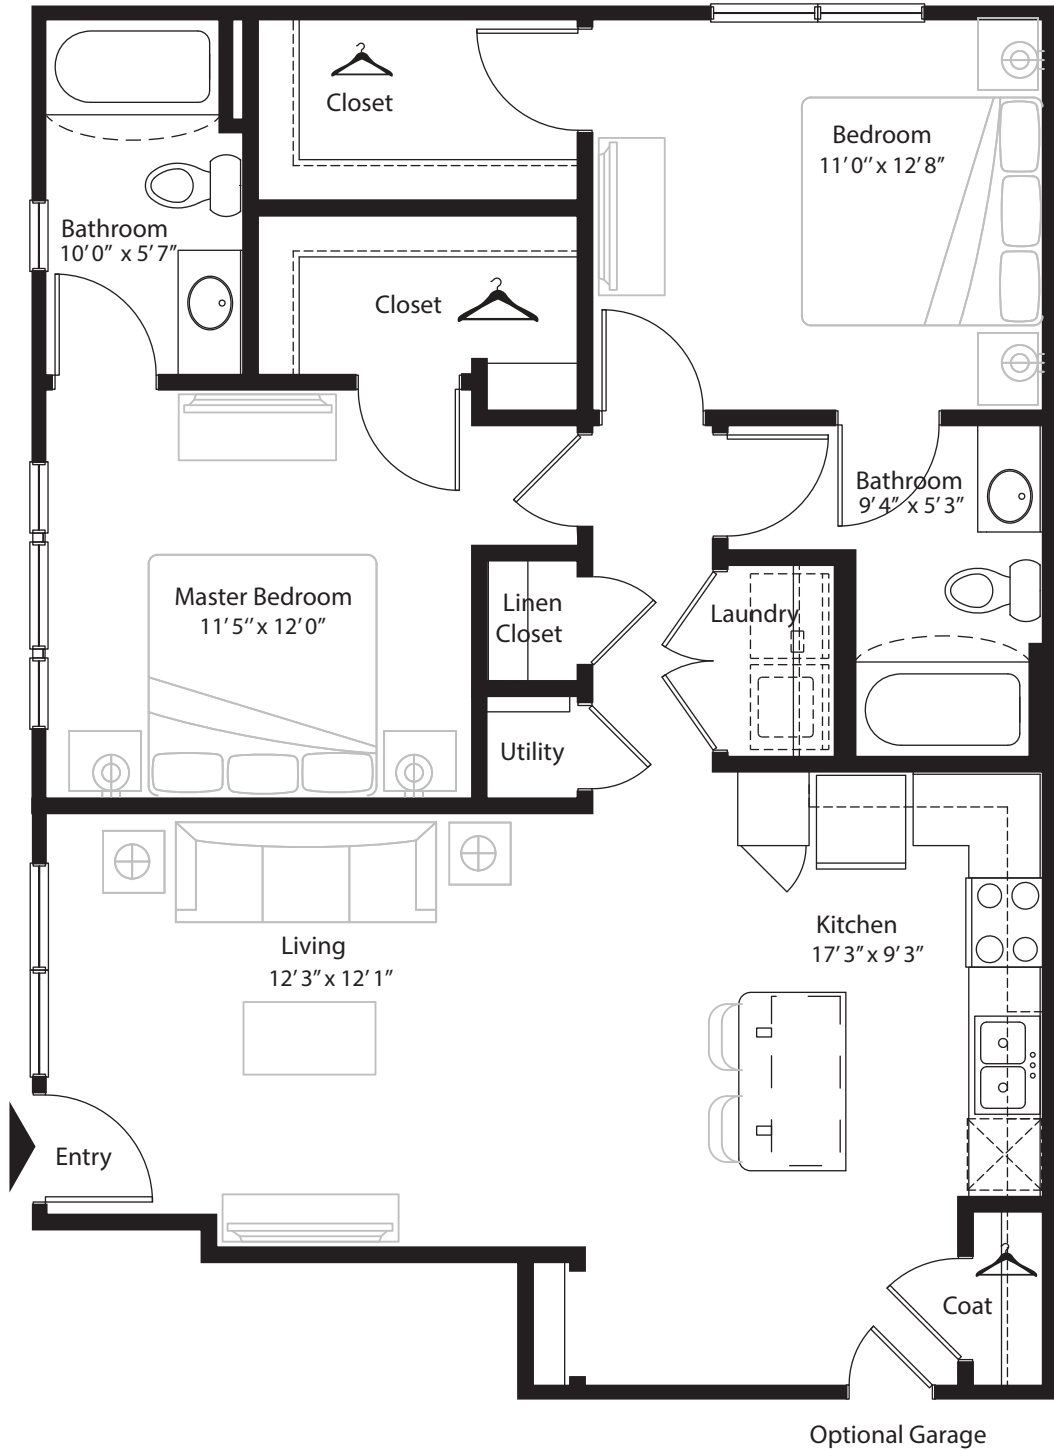

2 BR Designer Courtyard

1st level, 2 bedroom, 2 bath - 1,105 sq. ft. with 127 sq. ft. patio

This floor plan representation is not to scale and all dimensions are approximate. Final layout and room dimensions are subject to change prior to the delivery of any apartment unit.