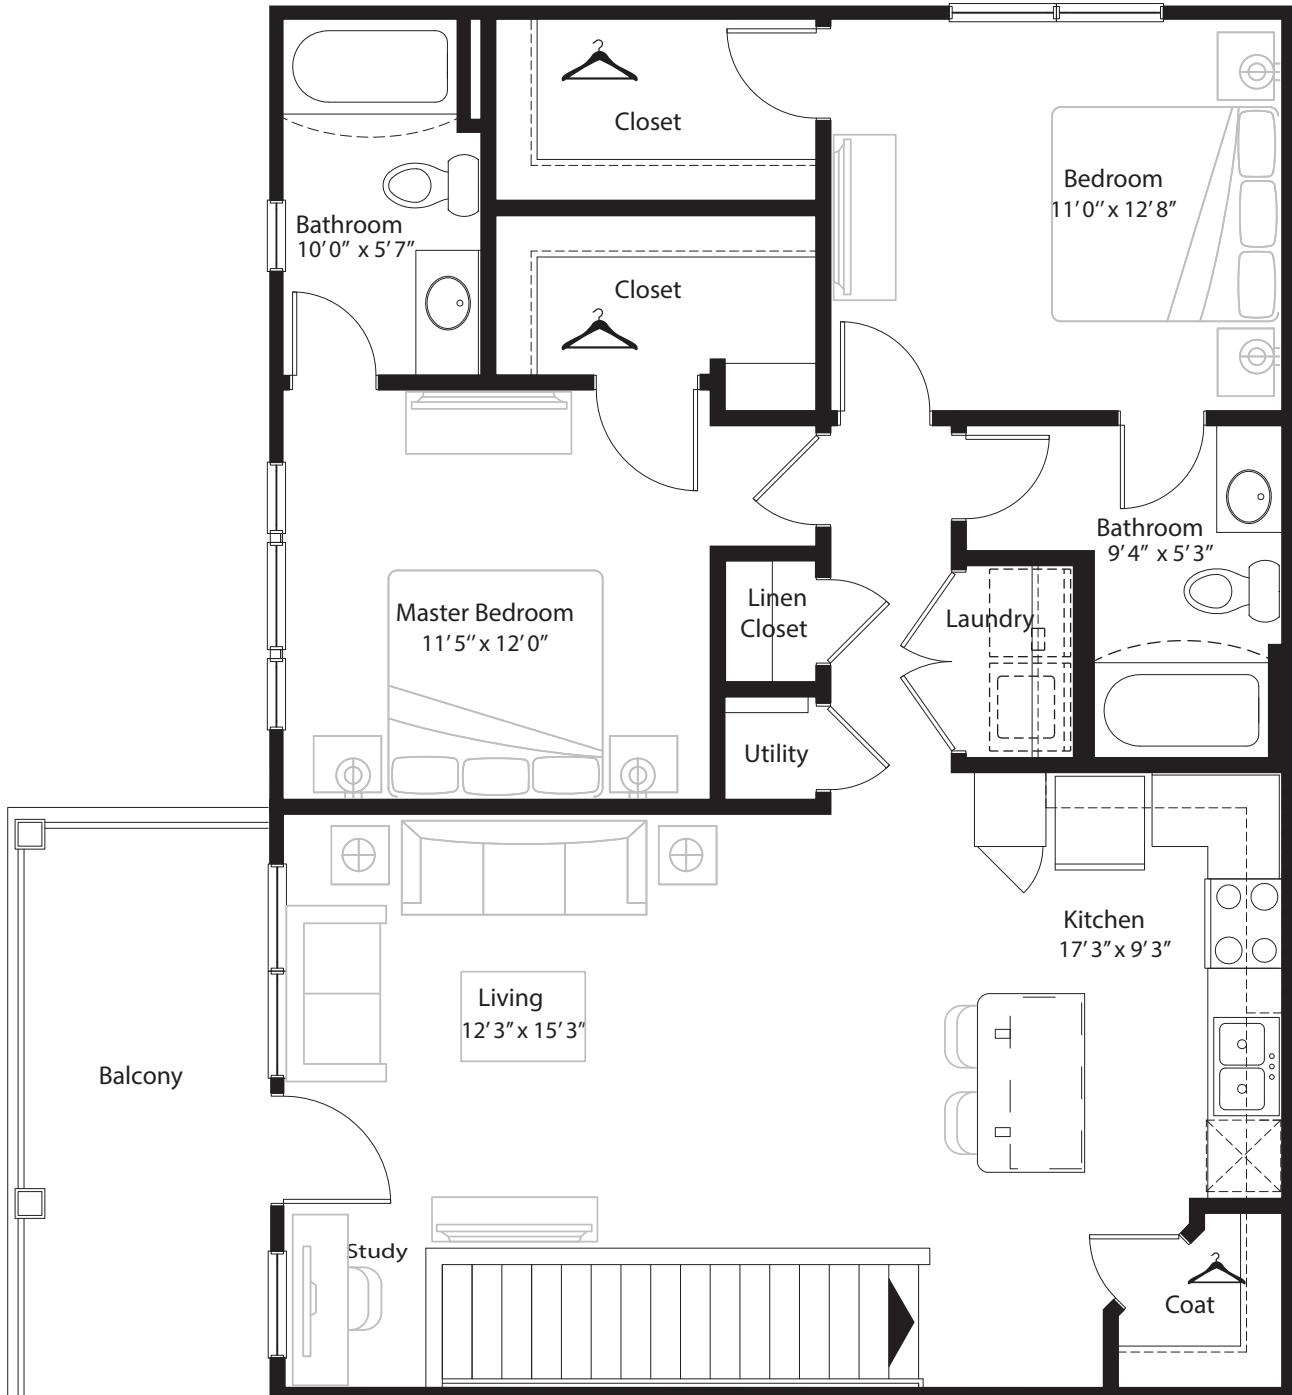

2 BR Designer Overlook

2nd level, 2 bedroom, 2 bath - 1,209 sq. ft. with 110 sq. ft. balcony

This floor plan representation is not to scale and all dimensions are approximate. Final layout and room dimensions are subject to change prior to the delivery of any apartment unit.