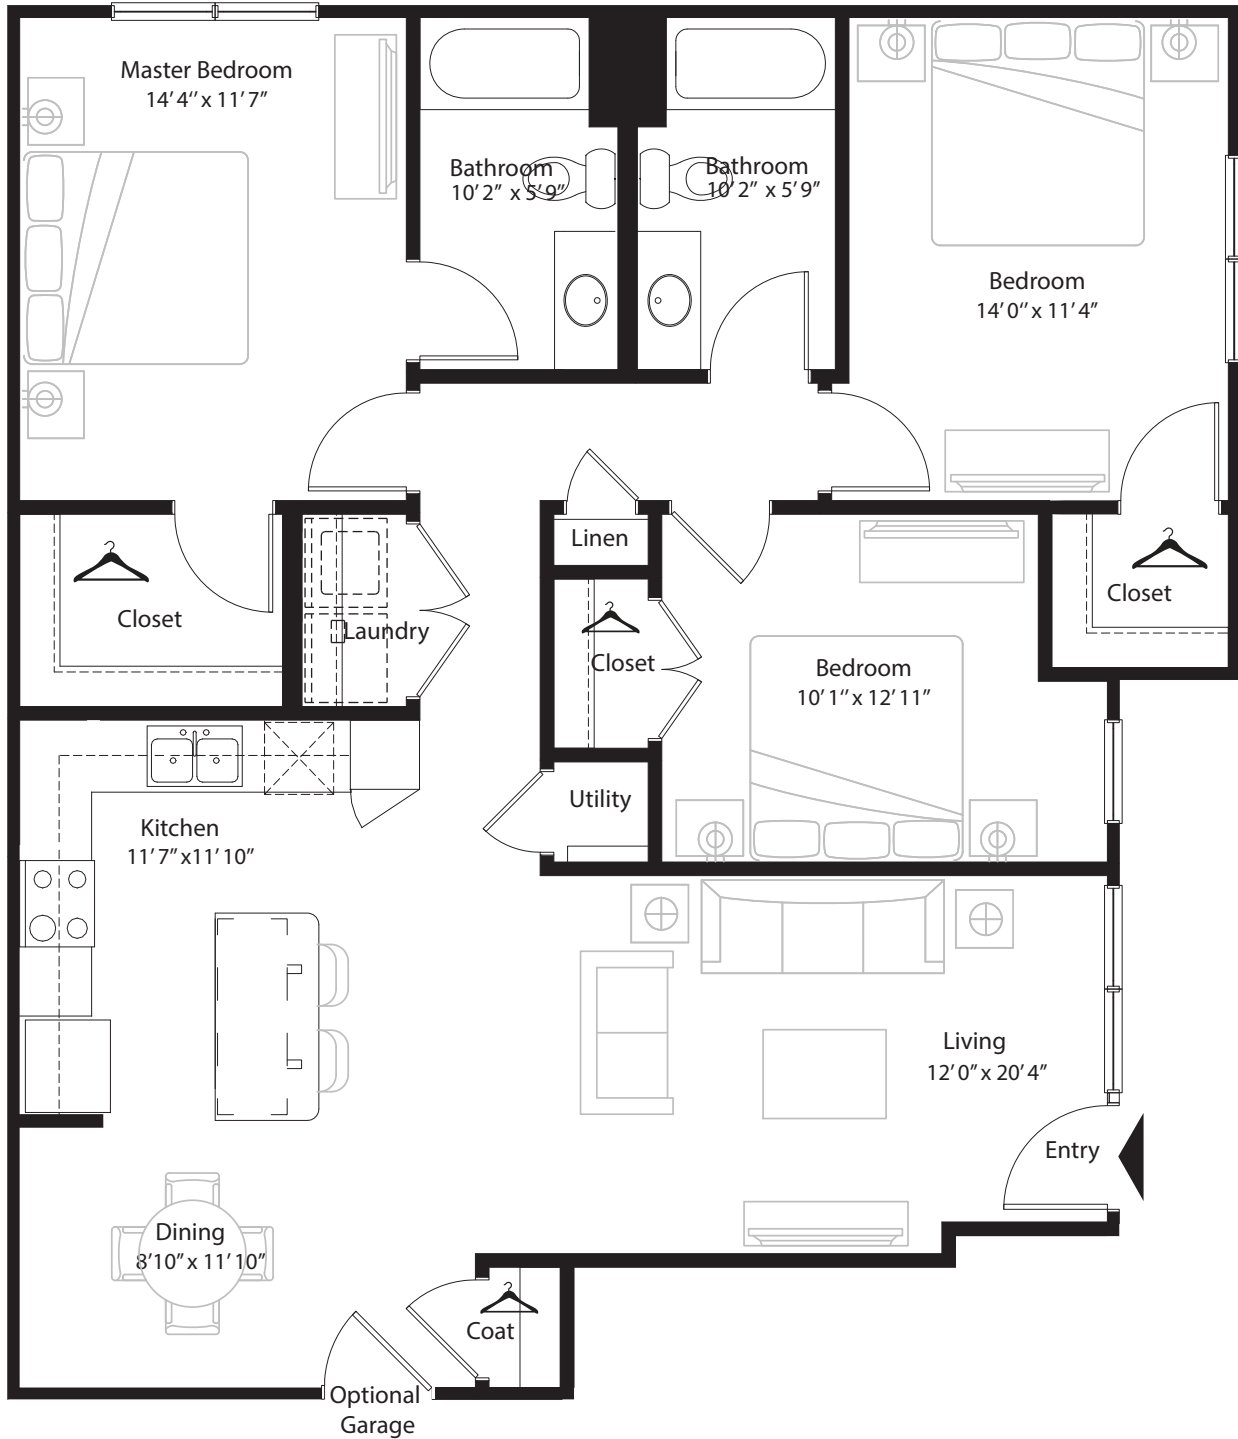

3 BR Grand Courtyard

1st level, 3 bedroom, 2 bath - 1,334 sq. ft. with 180 sq. ft. patio

This floor plan representation is not to scale and all dimensions are approximate. Final layout and room dimensions are subject to change prior to the delivery of any apartment unit.