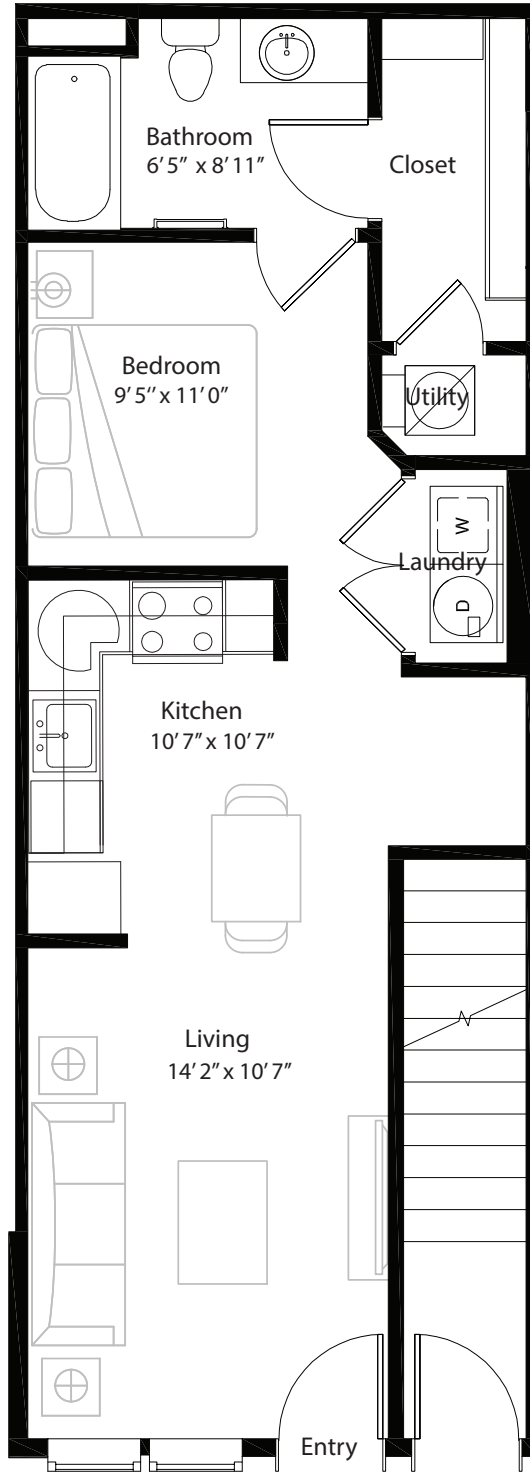

Studio Grand Courtyard

1st level, 1 bedroom, 1 bath - 553sq. ft.

This floor plan representation is not to scale and all dimensions are approximate. Final layout and room dimensions are subject to change prior to the delivery of any apartment unit.