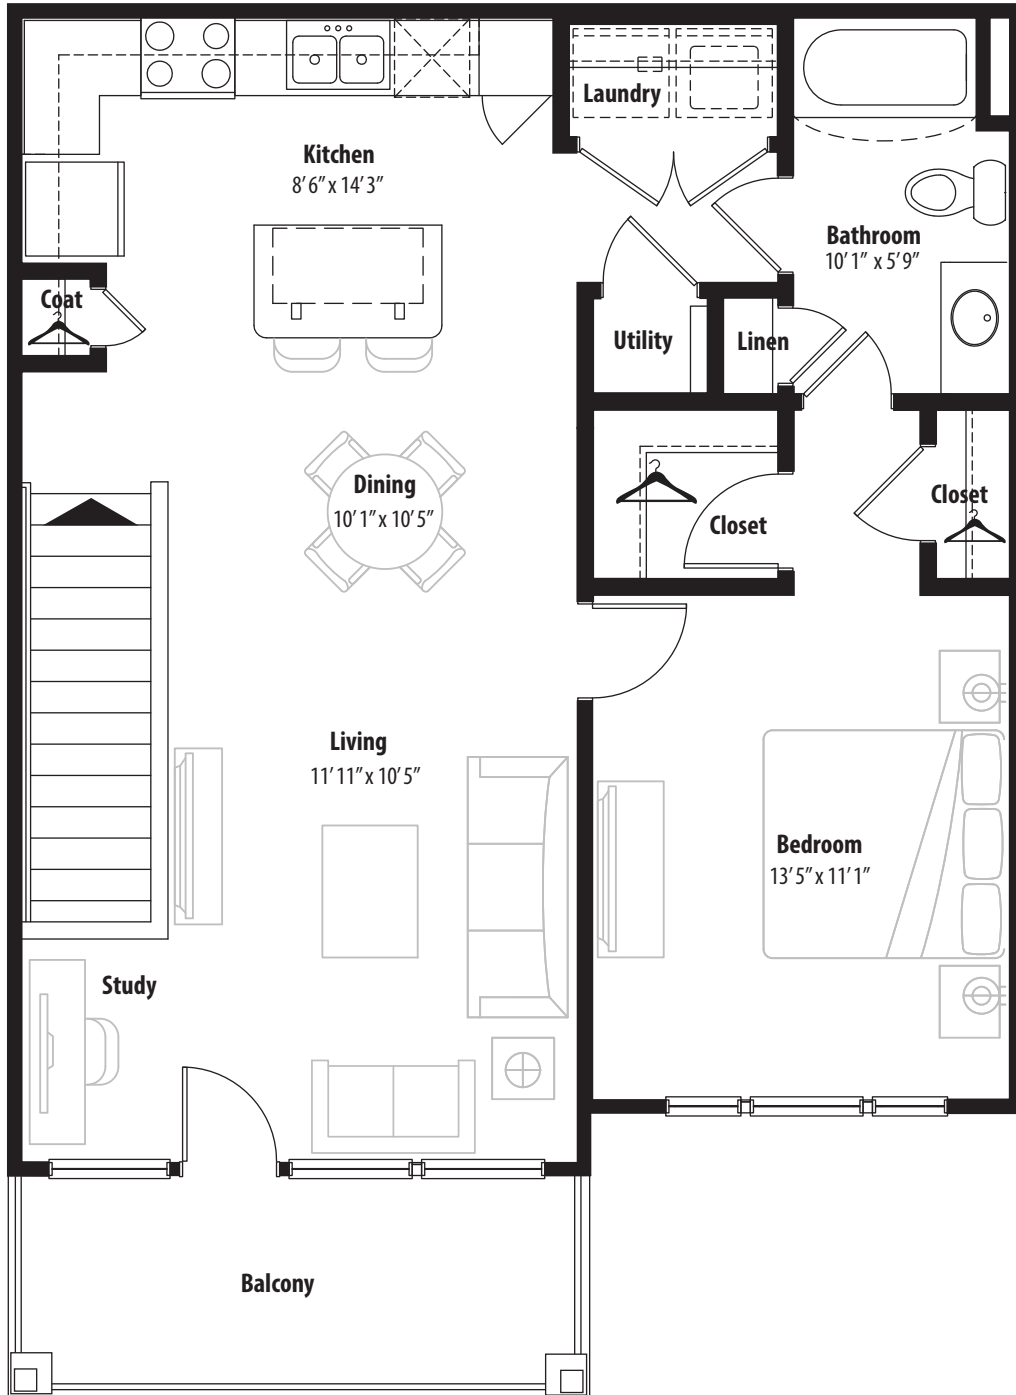

## 1 BR Designer Overlook

2nd level, 1 bedroom, 1 bath - 857 sq. ft. with 86 sq. ft. balcony

This floor plan representation is not to scale and all dimensions are approximate. Final layout and room dimensions are subject to change prior to the delivery of any apartment unit.