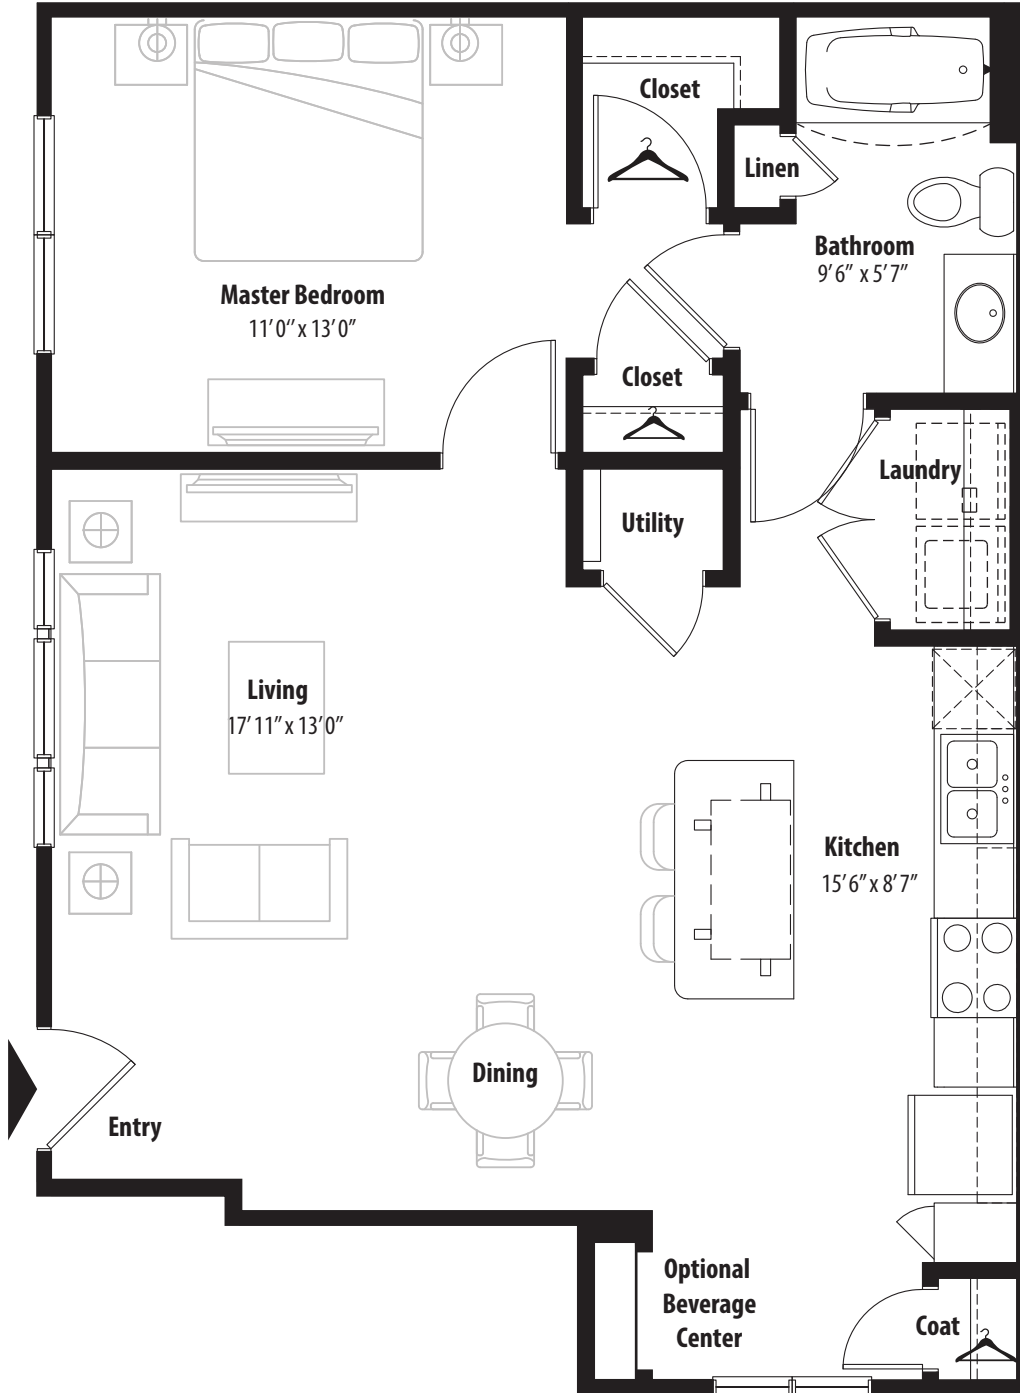

## 1 Bedroom Grand Courtyard 1st level, 1 bedroom, 1 bath - 816 sq. ft. with 65 sq. ft. patio

This floor plan representation is not to scale and all dimensions are approximate. Final layout and room dimensions are subject to change prior to the delivery of any apartment unit.