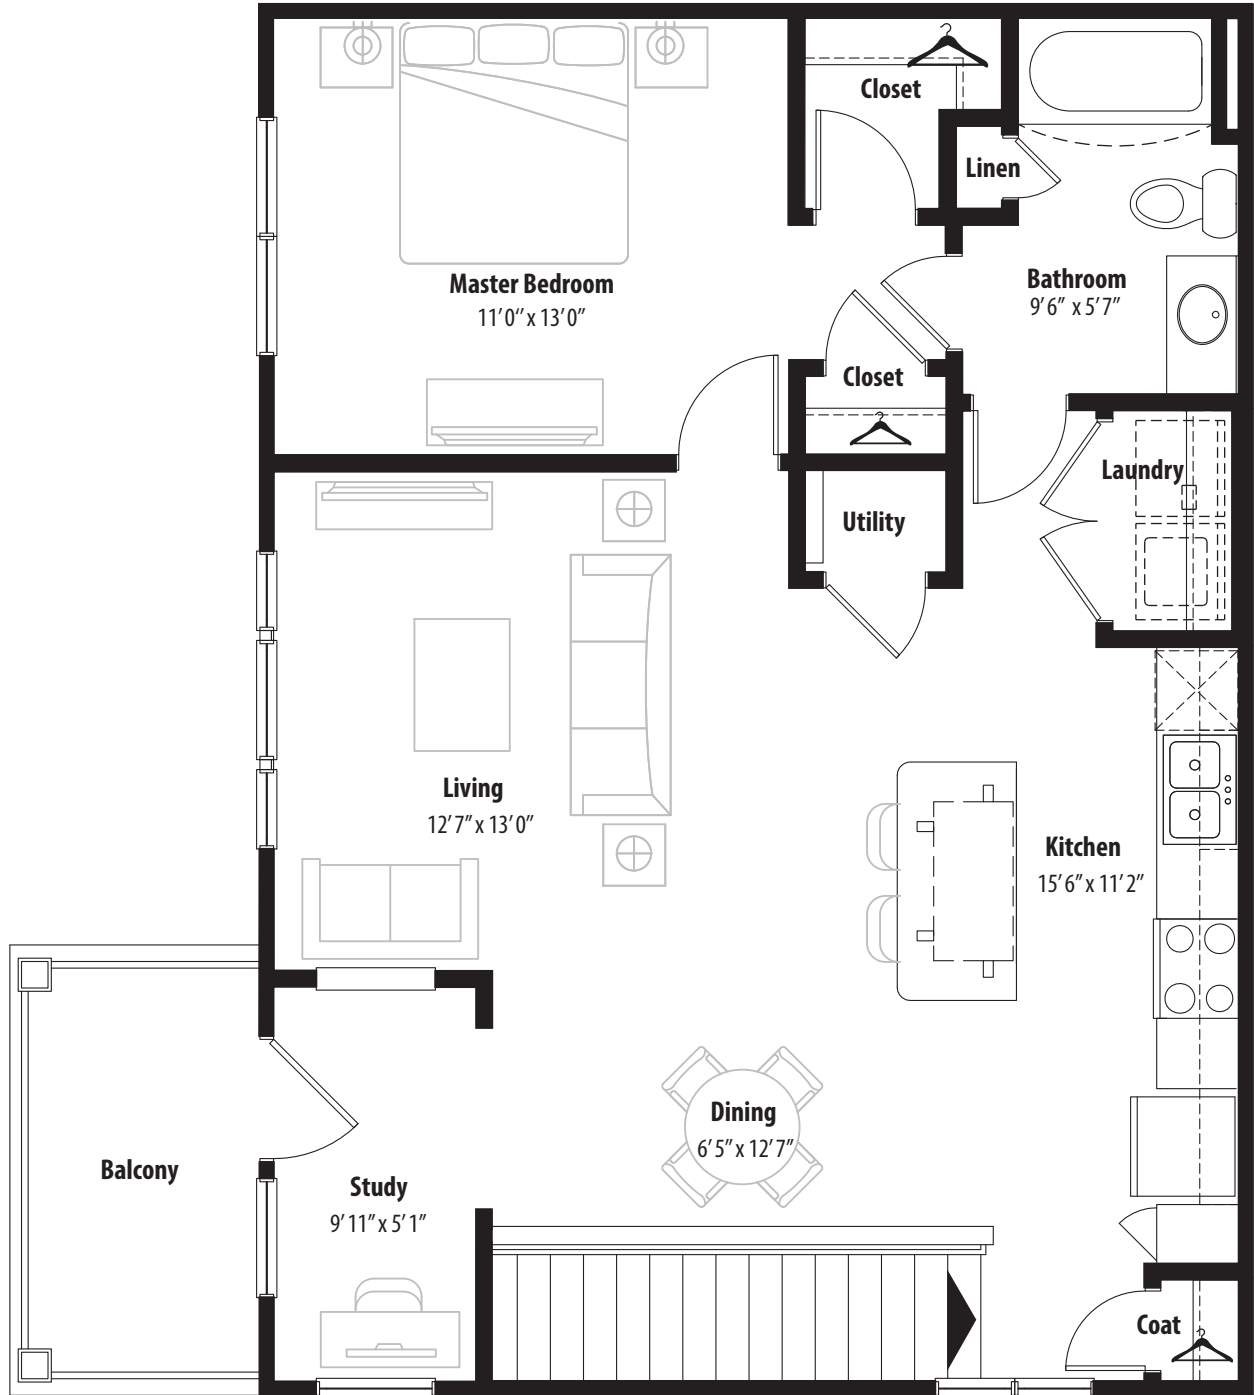

1 Bedroom Grand Overlook 2nd level, 1 bedroom, 1 bath - 909 sq. ft. with 62 sq. ft. balcony

This floor plan representation is not to scale and all dimensions are approximate. Final layout and room dimensions are subject to change prior to the delivery of any apartment unit.