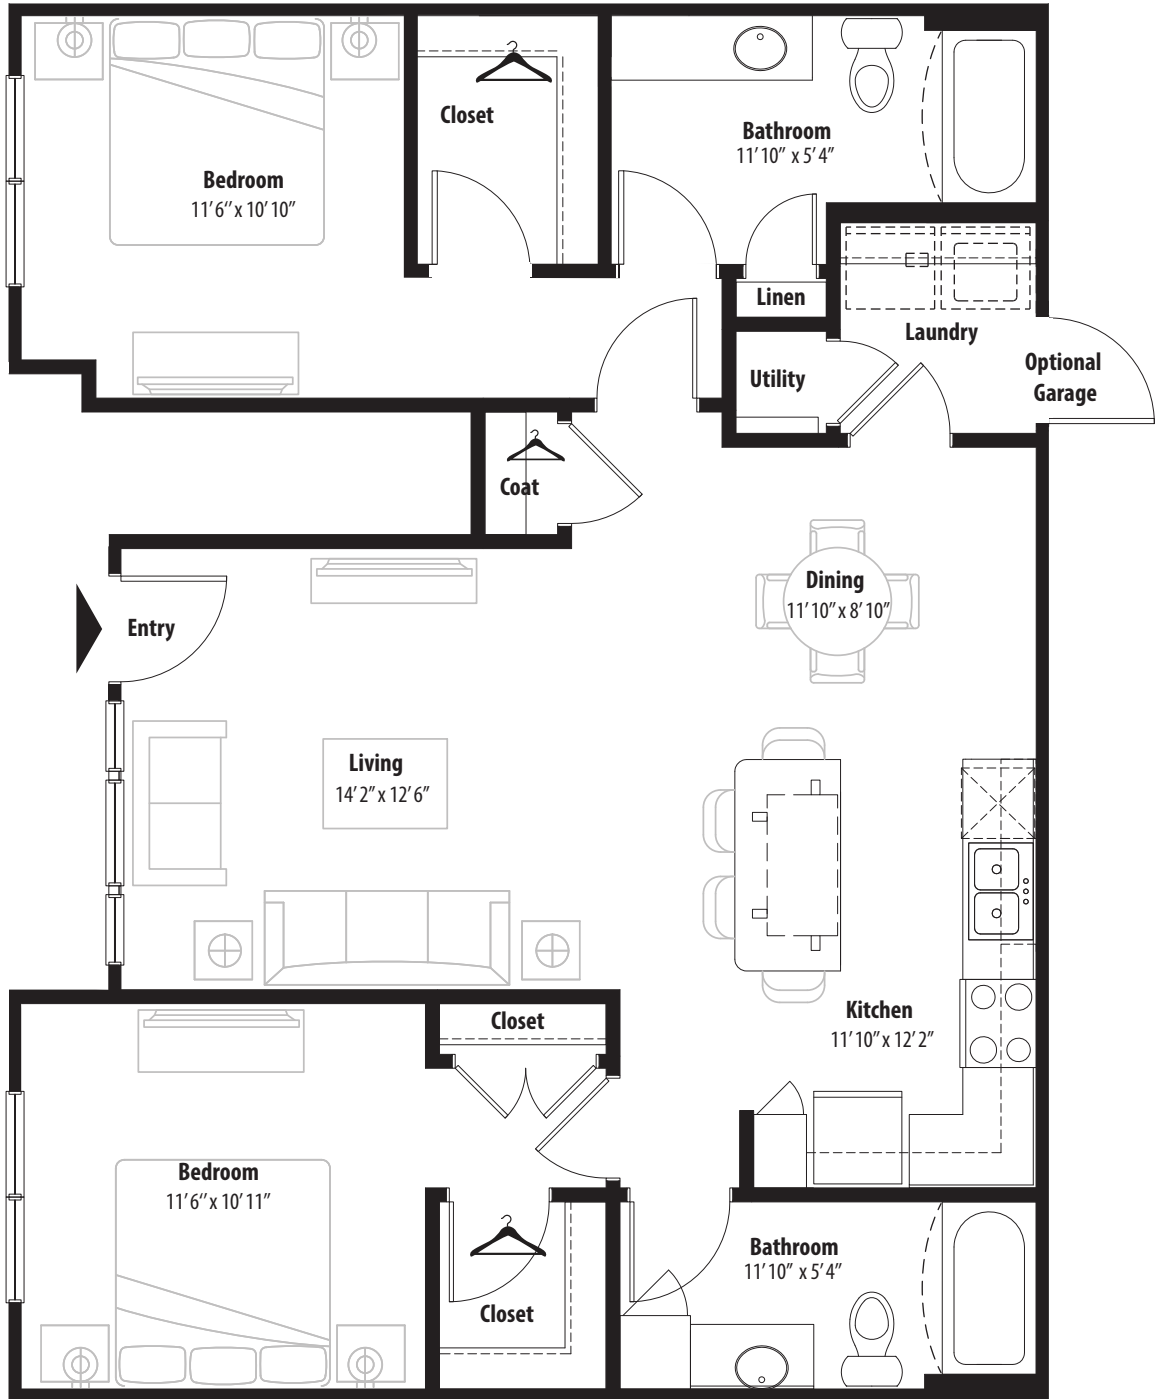

## 2 Bedroom Grand Courtyard 1st level, 2 bedroom, 2 bath - 1,088sq. ft. with 70 sq. ft. patio

This floor plan representation is not to scale and all dimensions are approximate. Final layout and room dimensions are subject to change prior to the delivery of any apartment unit.