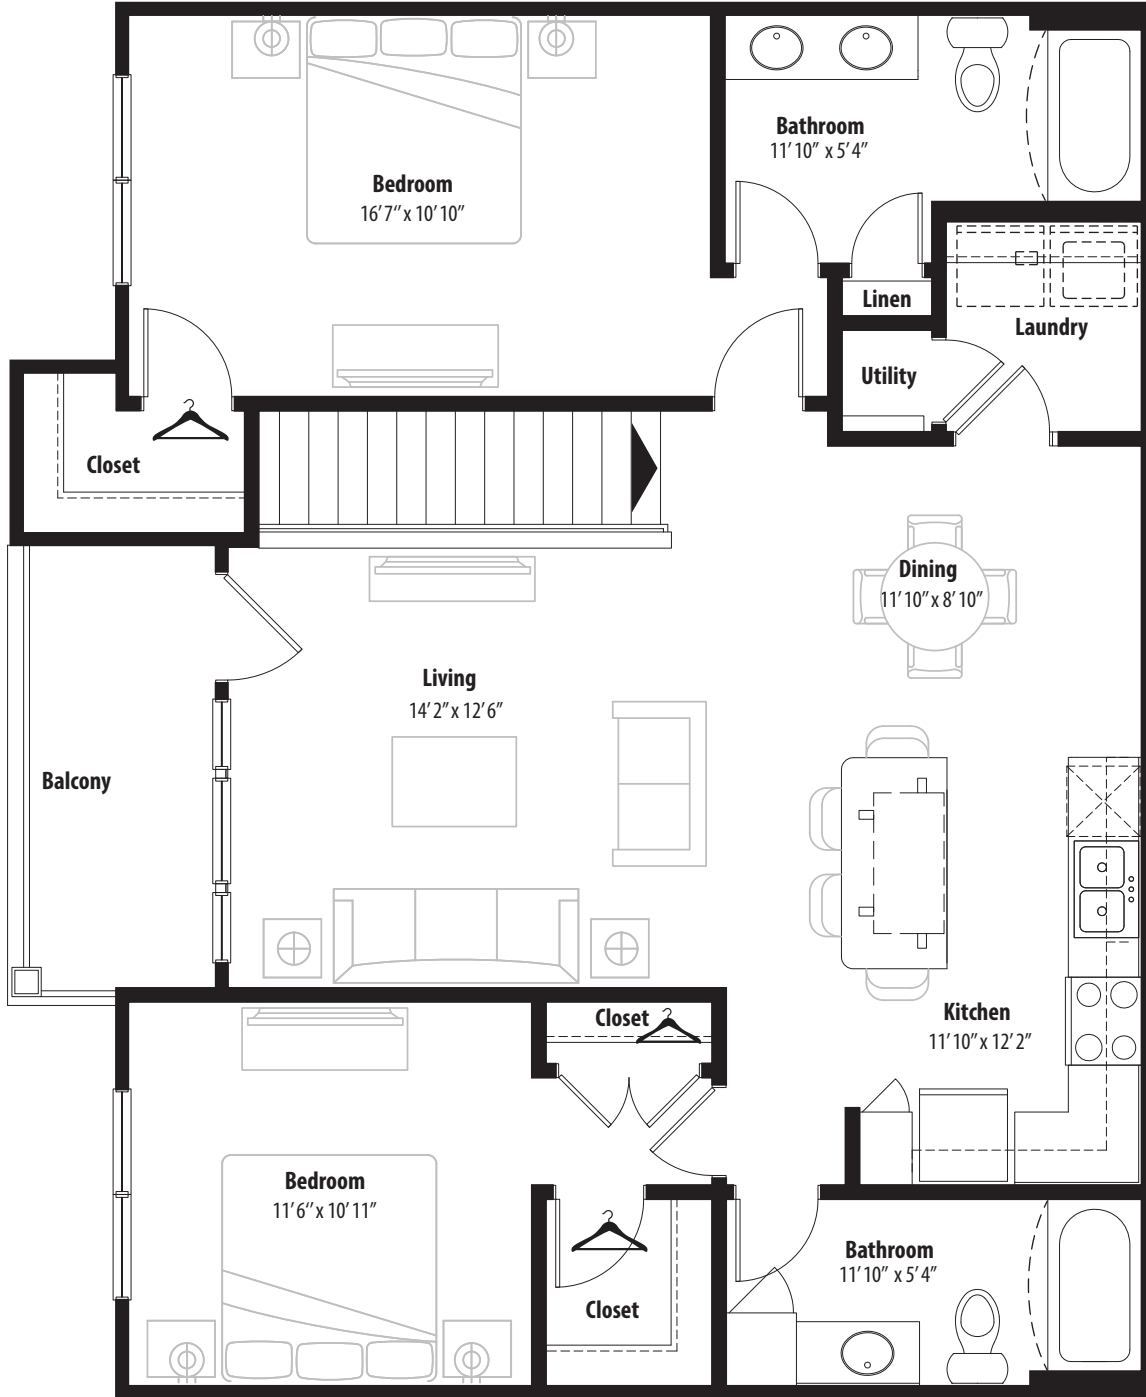

## 2 Bedroom Grand Overlook 2nd level, 2 bedroom, 2 bath - 1,185 sq. ft. with 70 sq. ft. balcony

This floor plan representation is not to scale and all dimensions are approximate. Final layout and room dimensions are subject to change prior to the delivery of any apartment unit.