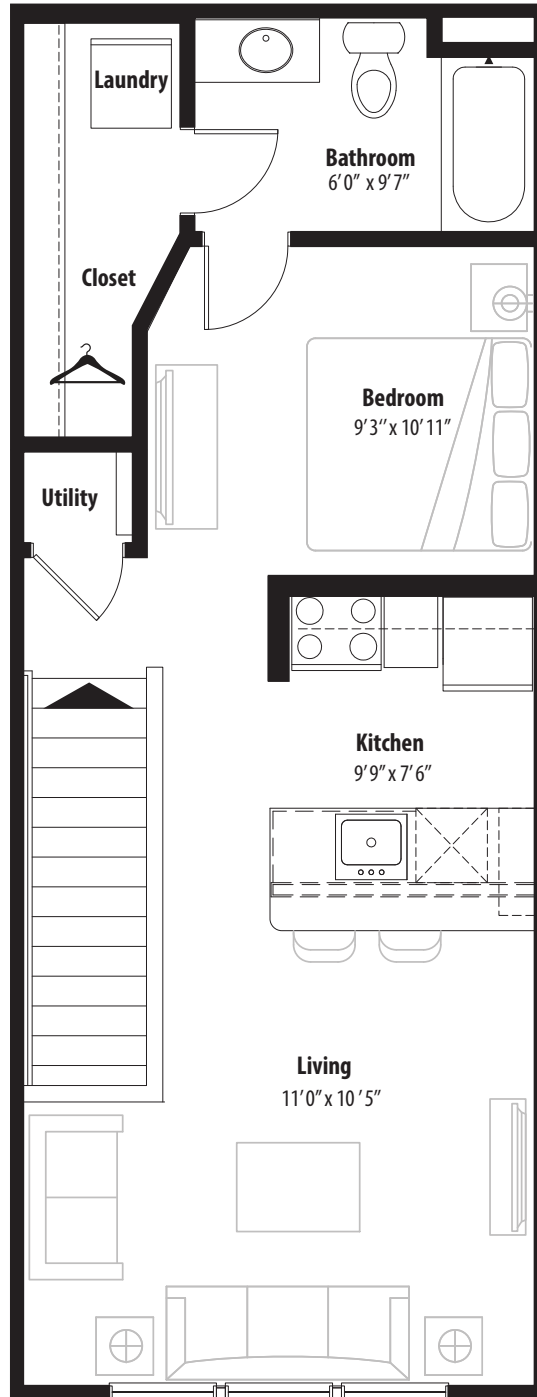

Studio Grand Overlook

2nd level, 1 bedroom, 1 bath - 623sq. ft.

This floor plan representation is not to scale and all dimensions are approximate. Final layout and room dimensions are subject to change prior to the delivery of any apartment unit.