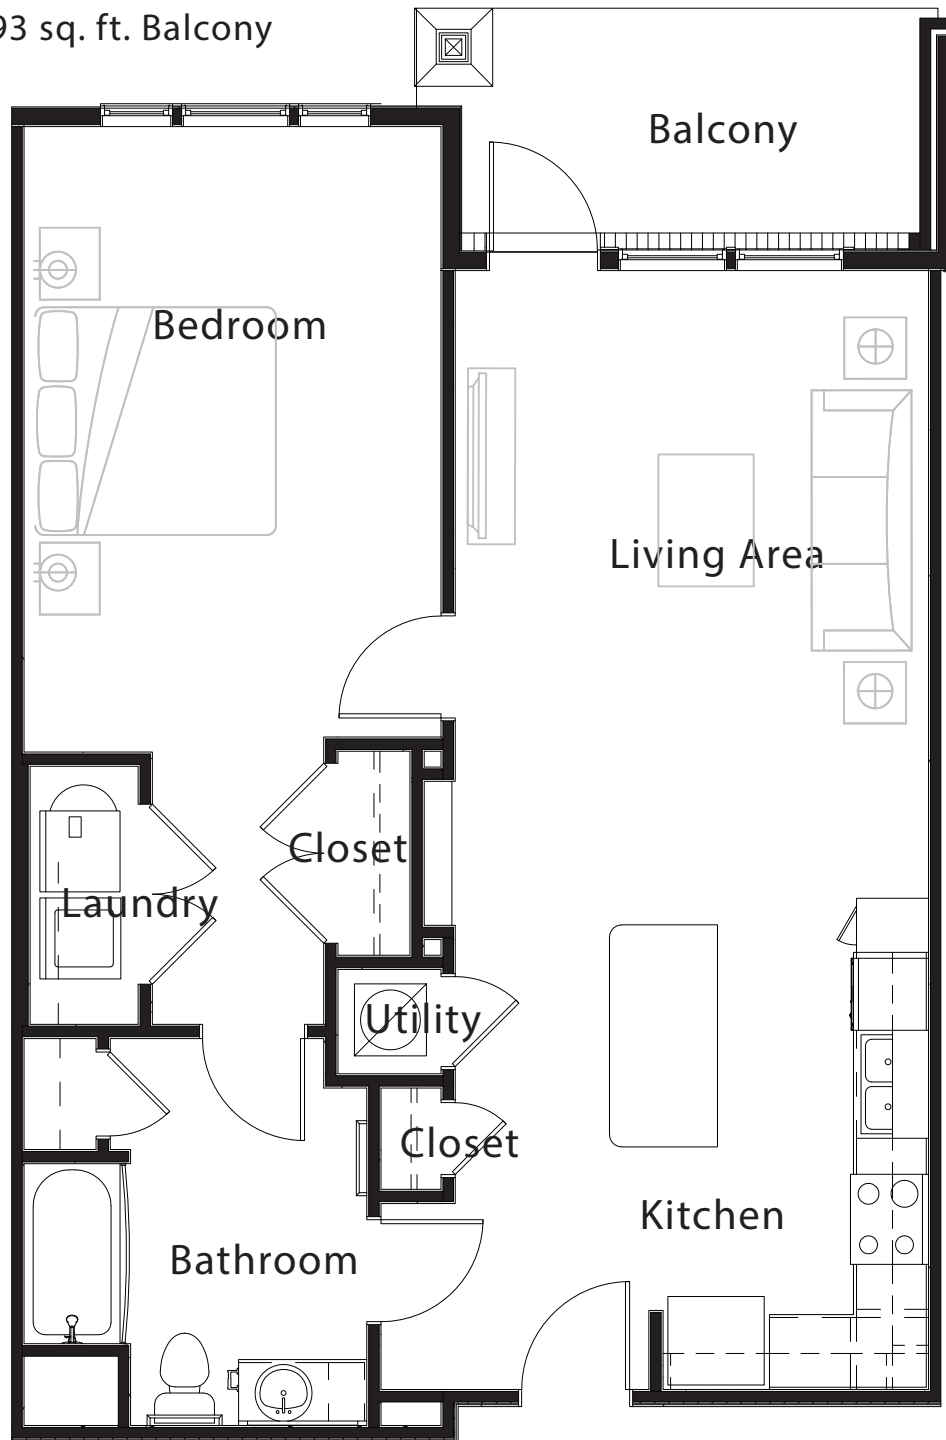

## 1 Bed Premier Summit

3rd level, 1 bedroom, 1 bath

891sq. ft. with 93 sq. ft. Balcony

This floor plan representation is not to scale and all dimensions are approximate. Final layout and room dimensions are subject to change prior to the delivery of any apartment unit.