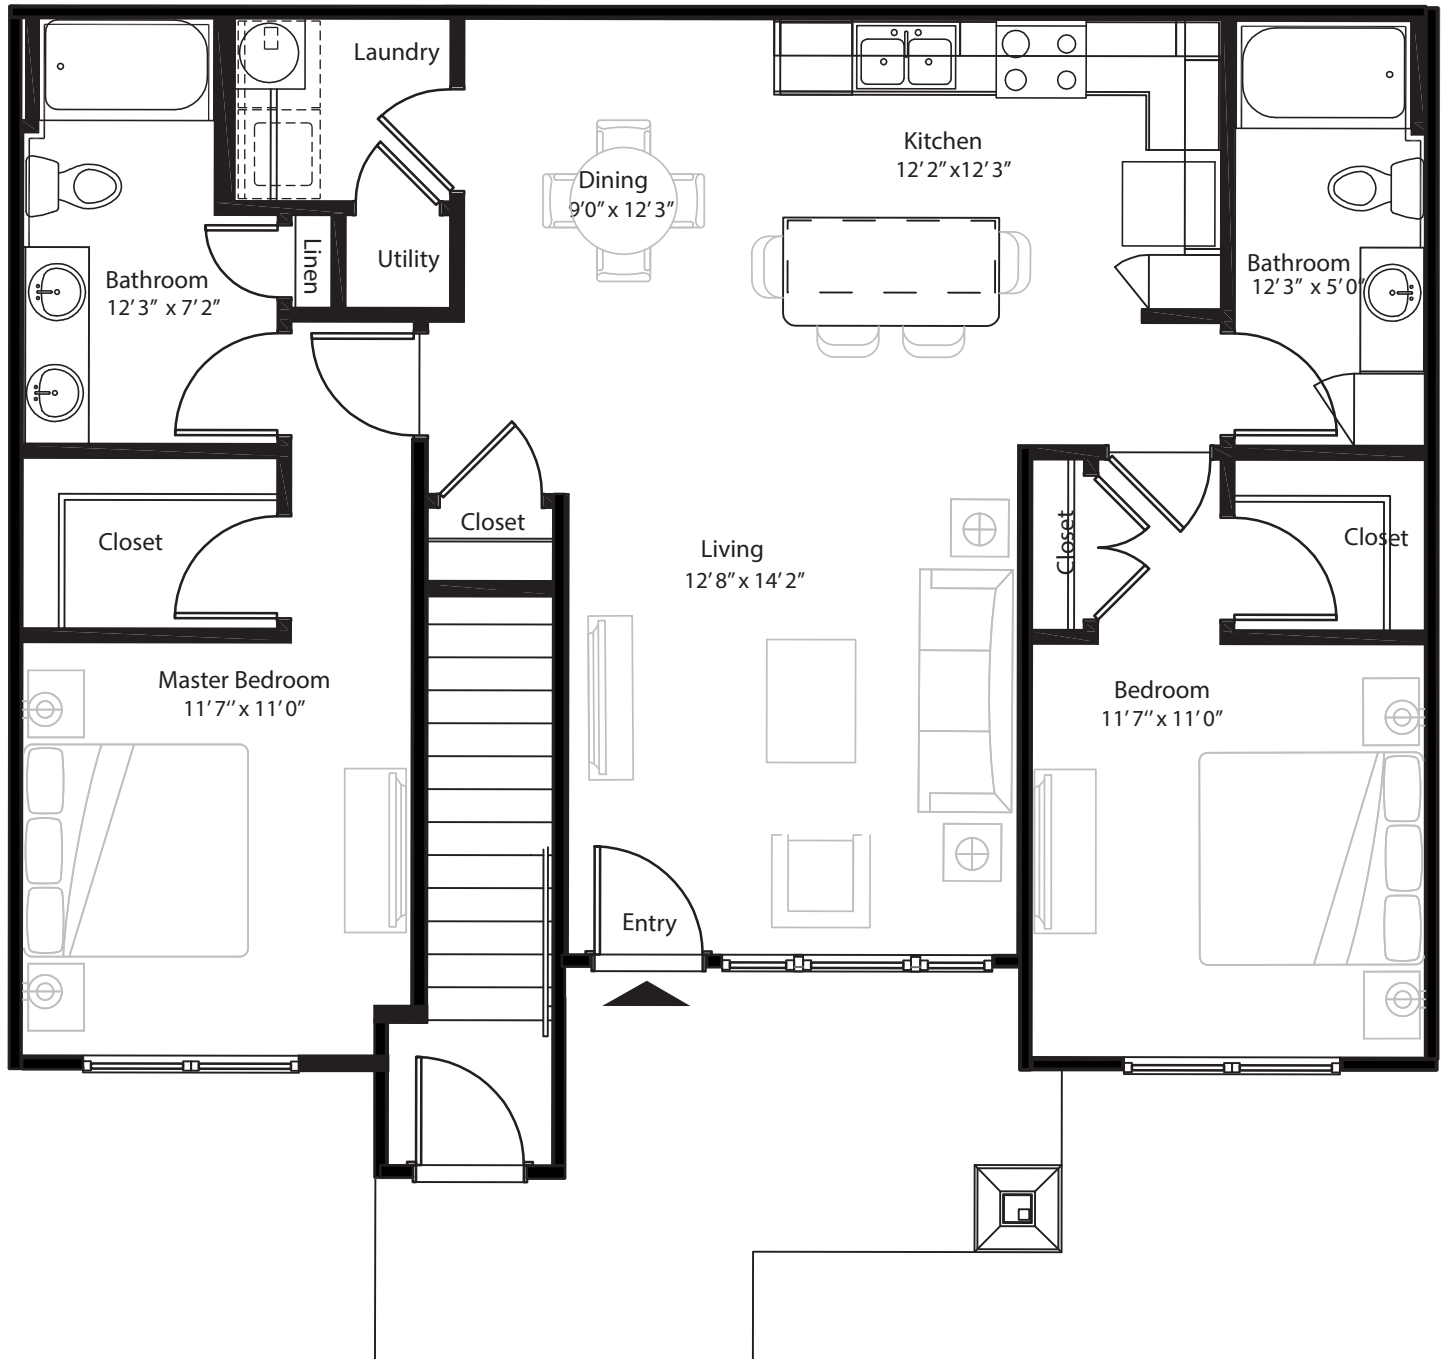

2 BR Grand Courtyard

1st level, 2 bedroom, 2 bath  
1,088 sq. ft. with 76 sq. ft. patio

This floor plan representation is not to scale and all dimensions are approximate. Final layout and room dimensions are subject to change prior to the delivery of any apartment unit.