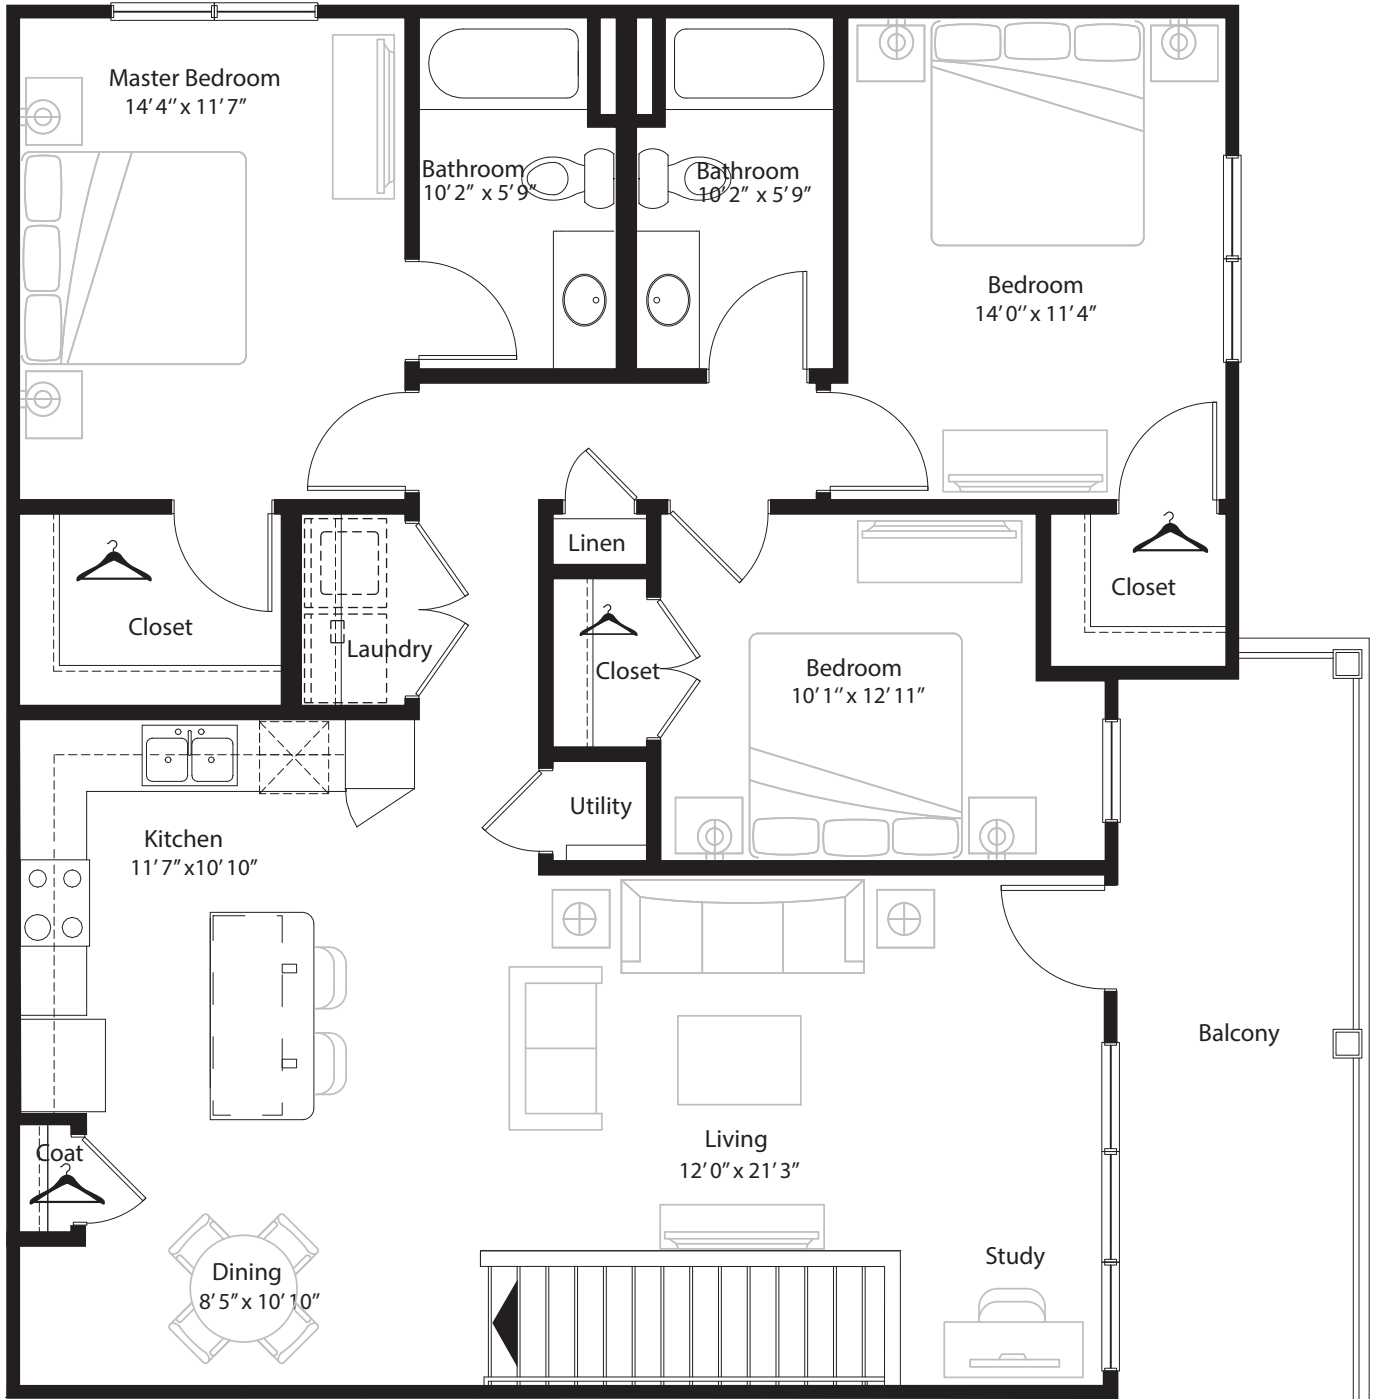

### 3 BR Grand Overlook

2nd level, 3 bedroom, 2 bath - 1,436sq. ft. with 160 sq. ft. balcony

This floor plan representation is not to scale and all dimensions are approximate. Final layout and room dimensions are subject to change prior to the delivery of any apartment unit.