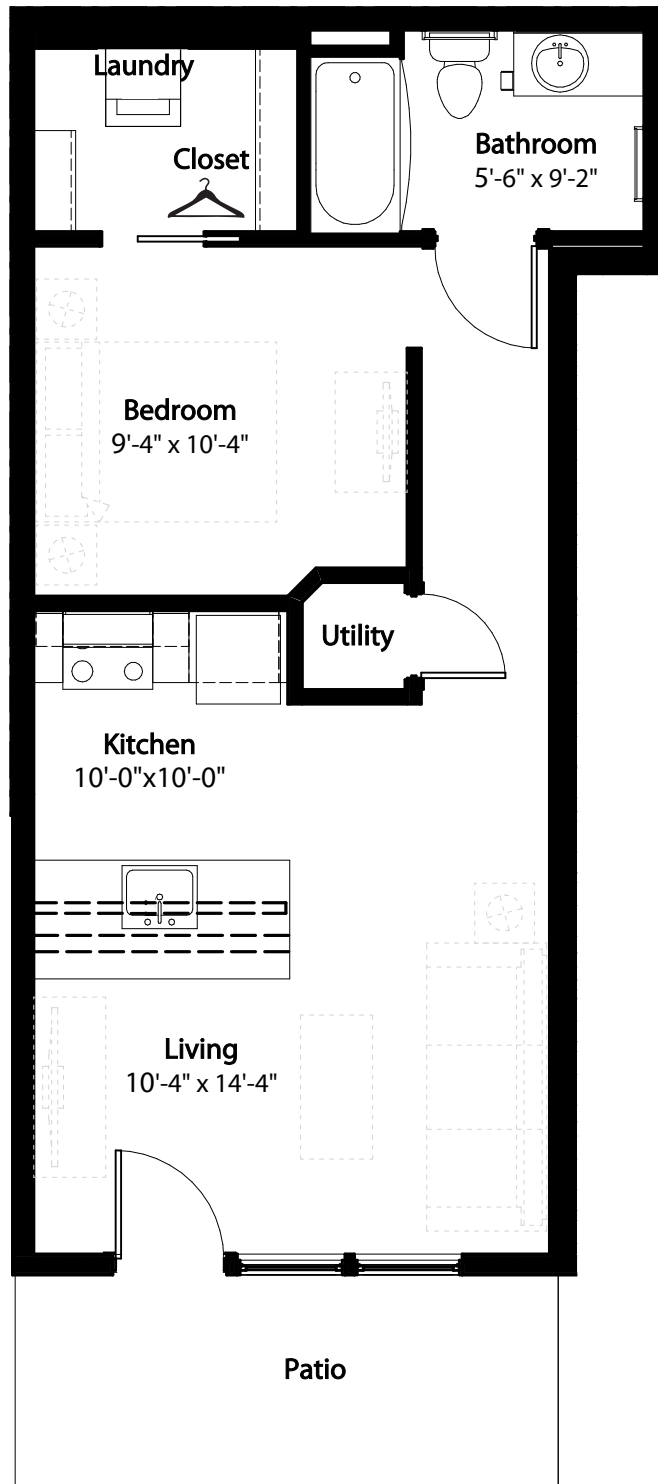

Studio Horizon Courtyard

1st level. Studio - 500 sq. ft. plus patio

This floor plan representation is not to scale and all dimensions are approximate. Final layout and room dimensions are subject to change prior to the delivery of any apartment unit.