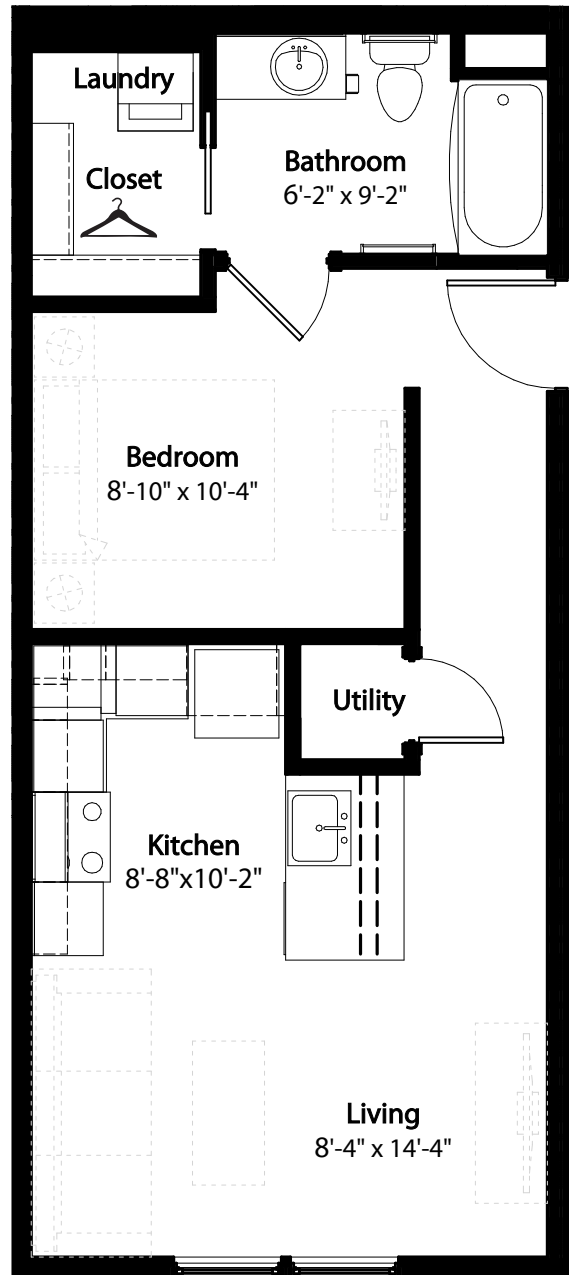

Studio Horizon Overlook

2nd level. Studio - 480 sq. ft.

This floor plan representation is not to scale and all dimensions are approximate. Final layout and room dimensions are subject to change prior to the delivery of any apartment unit.