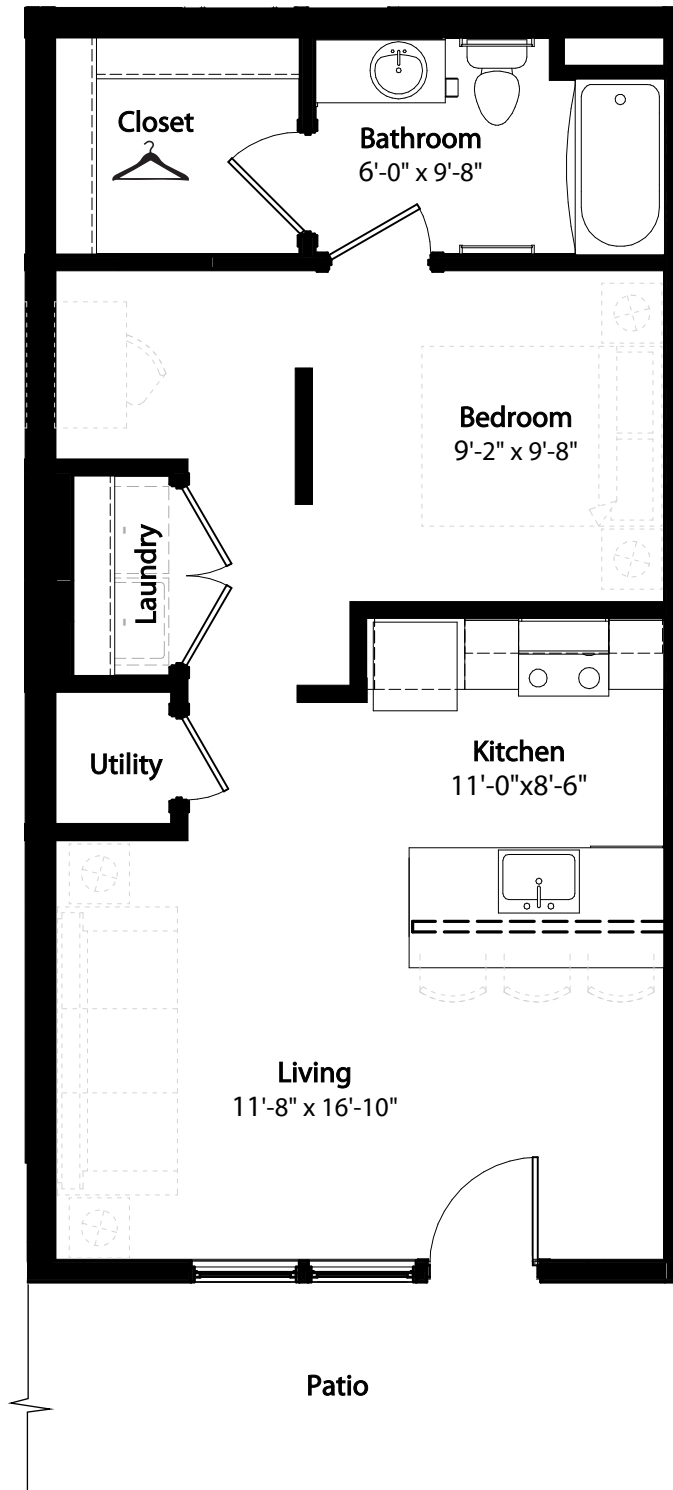

Studio Retreat Courtyard

1st level. Studio - 575 sq. ft. plus patio

This floor plan representation is not to scale and all dimensions are approximate. Final layout and room dimensions are subject to change prior to the delivery of any apartment unit.