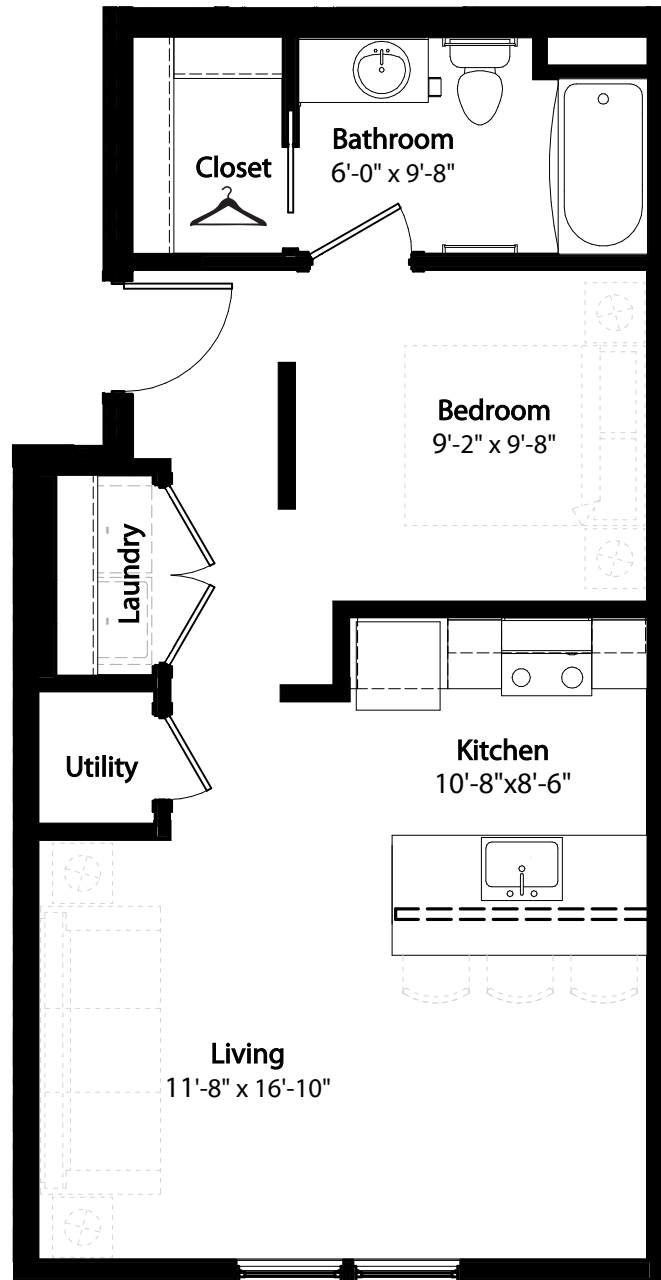

Studio Retreat Overlook

2nd level. Studio - 540 sq. ft.

This floor plan representation is not to scale and all dimensions are approximate. Final layout and room dimensions are subject to change prior to the delivery of any apartment unit.